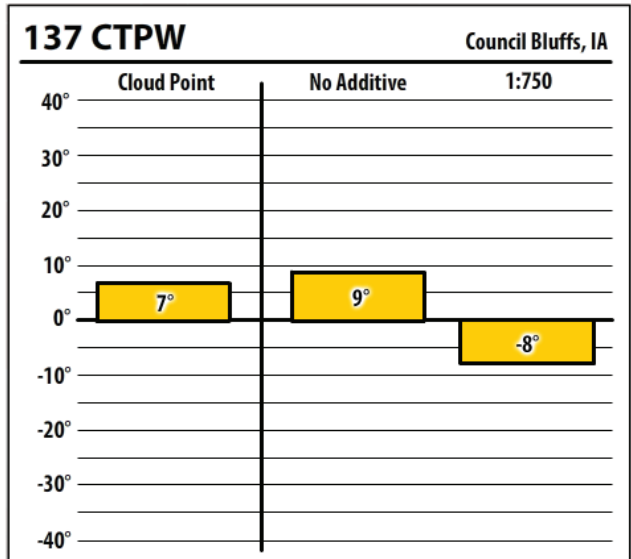

Winter Fuel Test Results

Learn more about our Winter Fuel Additive technology at schaefferoil.com

Iowa

December 2019