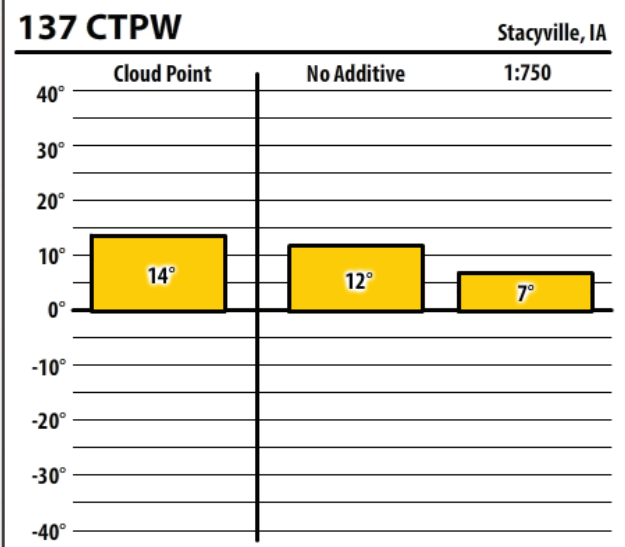

Winter Fuel Test Results

Learn more about our Winter Fuel Additive technology at schaefferoil.com

Iowa

December 2019