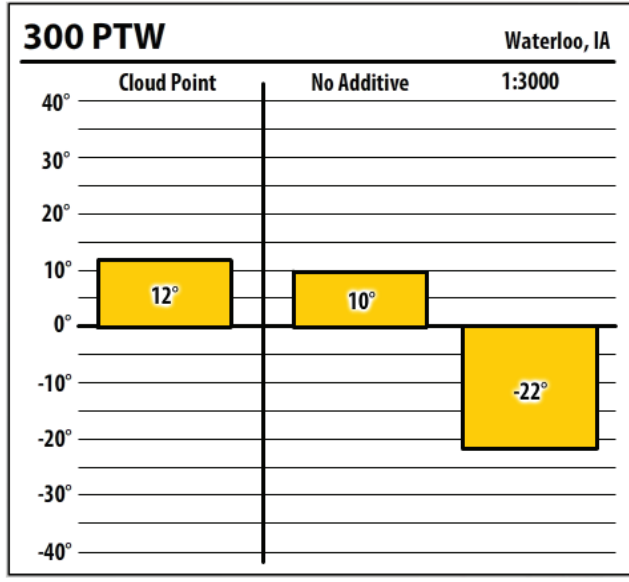

Winter Fuel Test Results

Learn more about our Winter Fuel Additive technology at schaefferoil.com

Iowa

December 2019