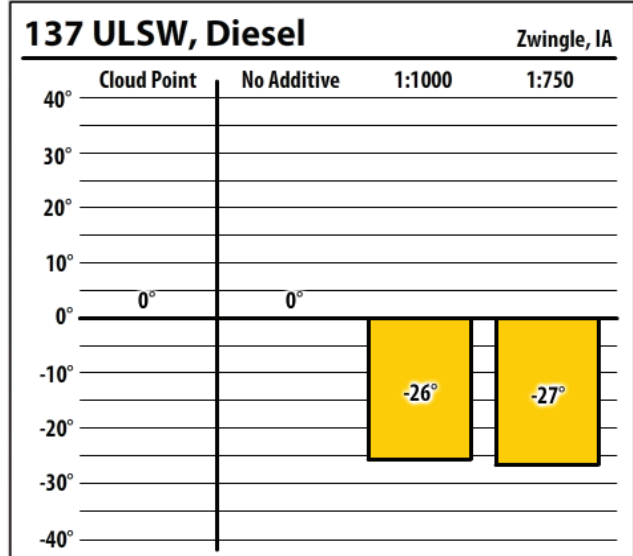

Winter Fuel Test Results

Learn more about our Winter Fuel Additive technology at schaefferoil.com

Iowa

December 2019