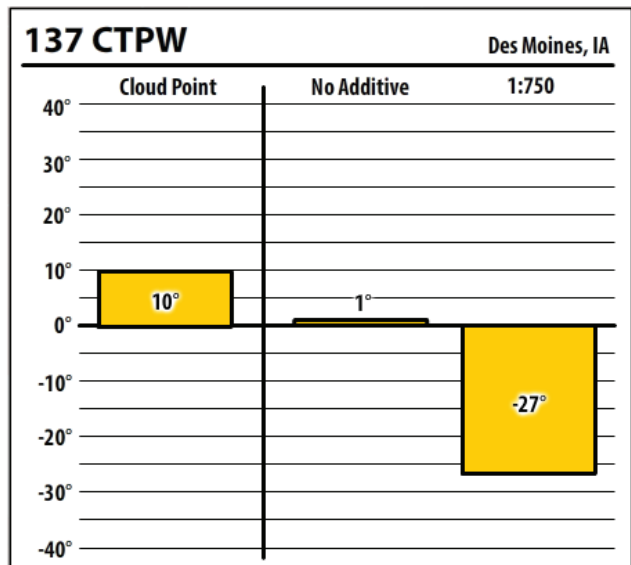

Winter Fuel Test Results

Learn more about our Winter Fuel Additive technology at schaefferoil.com

Iowa

December 2019