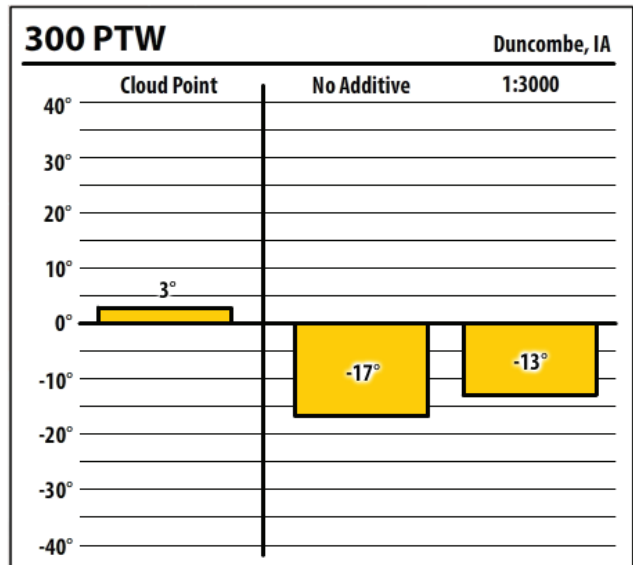

Winter Fuel Test Results

Learn more about our Winter Fuel Additive technology at schaefferoil.com

Iowa

December 2019