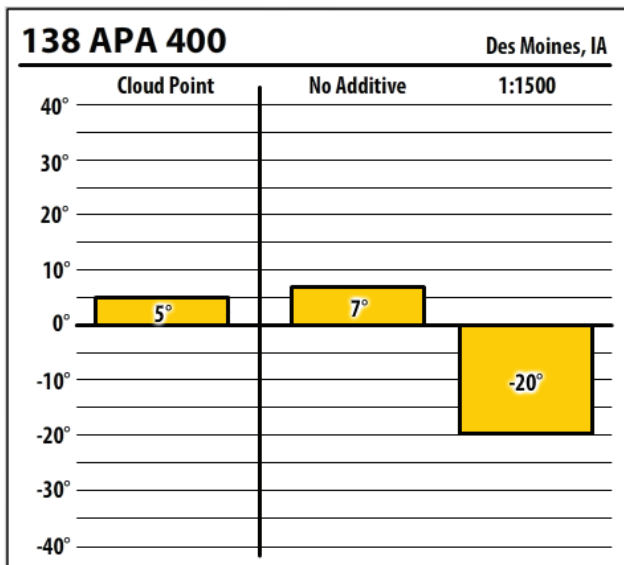

Winter Fuel Test Results

Learn more about our Winter Fuel Additive technology at schaefferoil.com

Iowa

December 2019