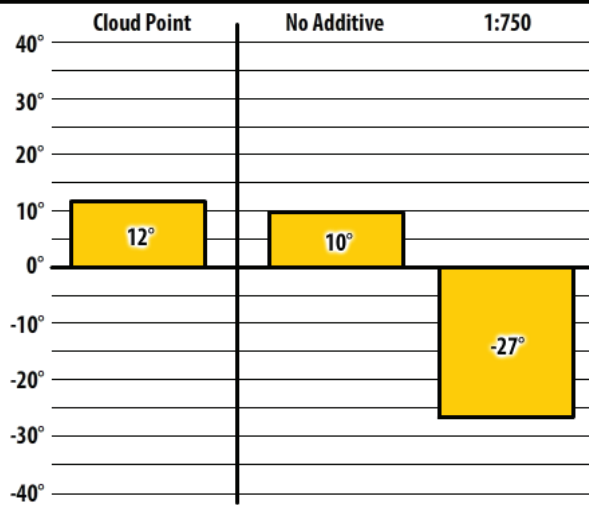

137 CTPW

Bettendorf, IA