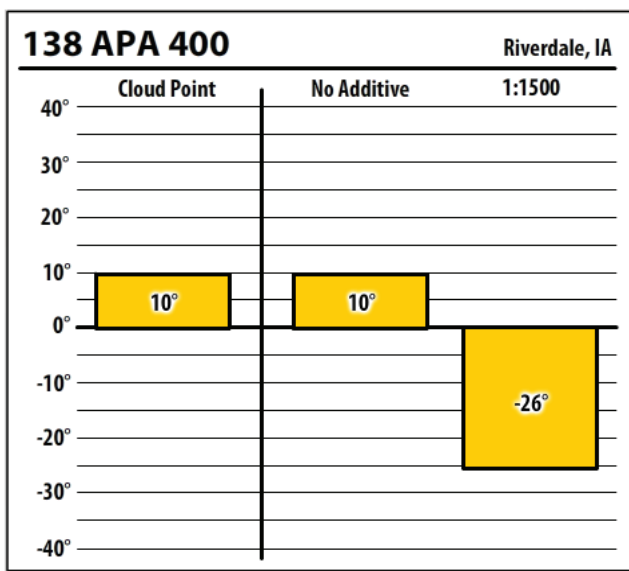

Winter Fuel Test Results

Learn more about our Winter Fuel Additive technology at schaefferoil.com

Iowa

December 2019