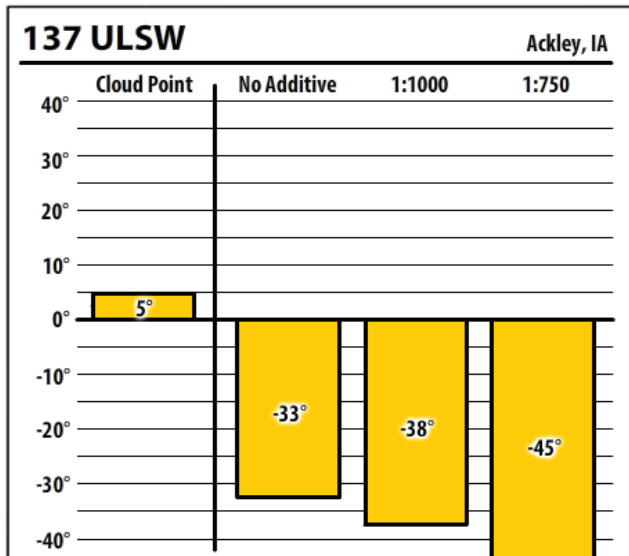

Winter Fuel Test Results

Learn more about our Winter Fuel Additive technology at schaefferoil.com

Iowa

December 2019