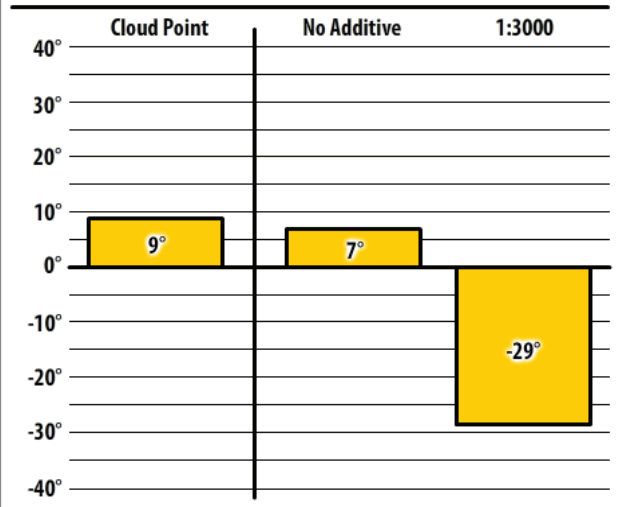

# Winter Fuel Test Results

Learn more about our Winter Fuel Additive technology at [schaefferoil.com](http://schaefferoil.com)

Iowa

December 2019

**137 ULSW** Coralville, IA

**300 PTW** Coralville, IA

**300 ULSW** Coralville, IA