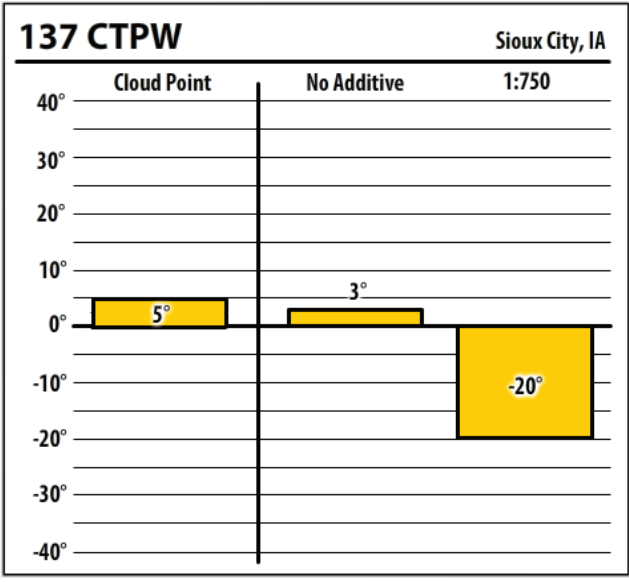

Winter Fuel Test Results

Learn more about our Winter Fuel Additive technology at schaefferoil.com

Iowa

December 2019