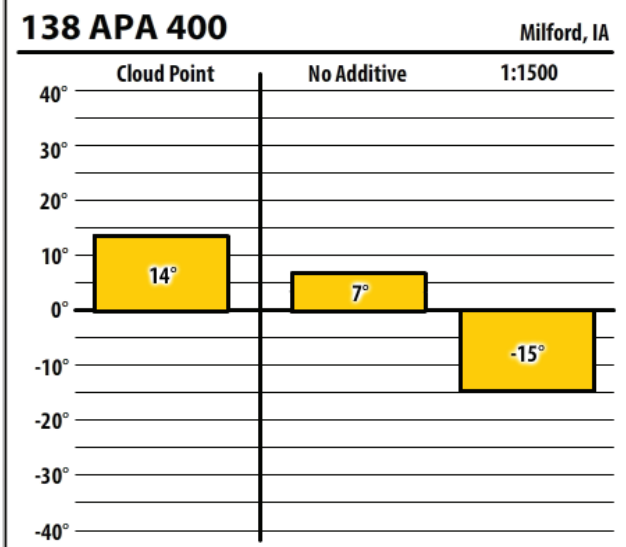

Winter Fuel Test Results

Learn more about our Winter Fuel Additive technology at schaefferoil.com

Iowa

December 2019