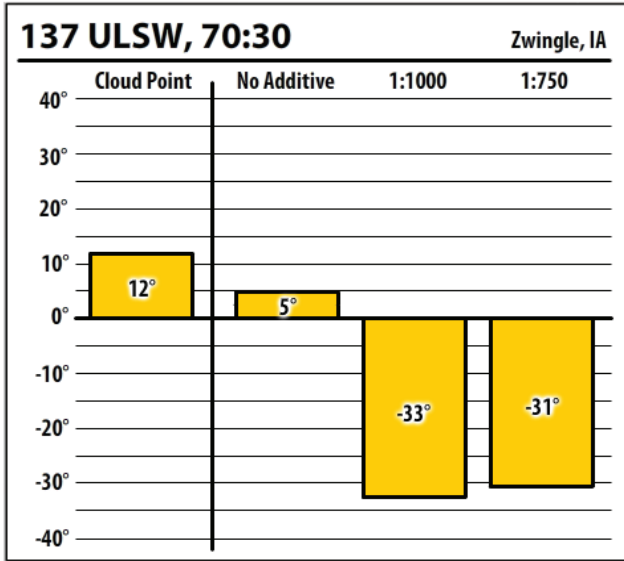

Winter Fuel Test Results

Learn more about our Winter Fuel Additive technology at schaefferoil.com

Iowa

December 2019