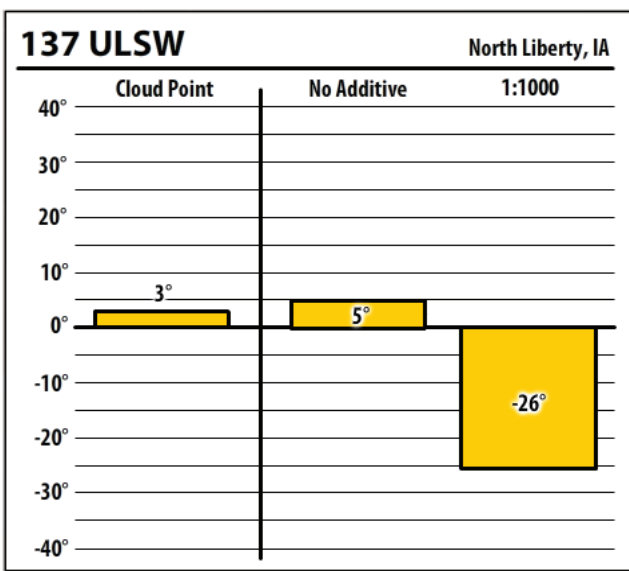

Winter Fuel Test Results

Learn more about our Winter Fuel Additive technology at schaefferoil.com

Iowa

December 2019