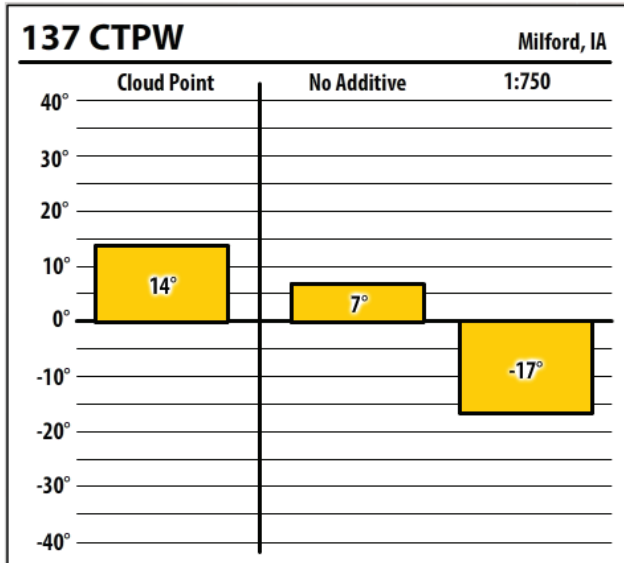

Winter Fuel Test Results

Learn more about our Winter Fuel Additive technology at schaefferoil.com

Iowa

December 2019