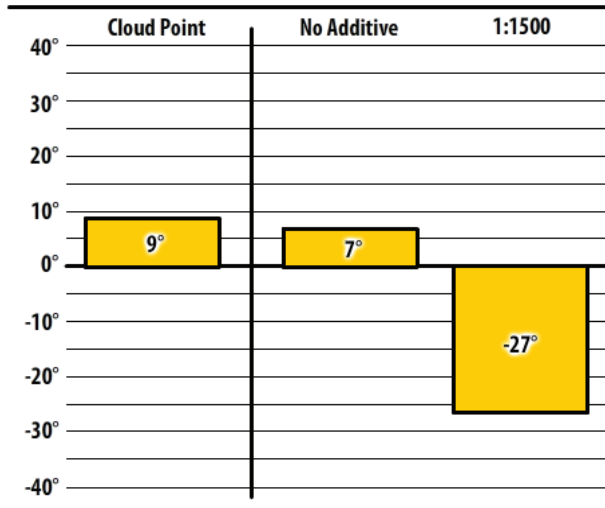

# Winter Fuel Test Results

Learn more about our Winter Fuel Additive technology at [schaefferoil.com](http://schaefferoil.com)

Iowa

December 2019

**137 ULSW** Coralville, IA

**300 PTW** Coralville, IA

**300 ULSW** Coralville, IA