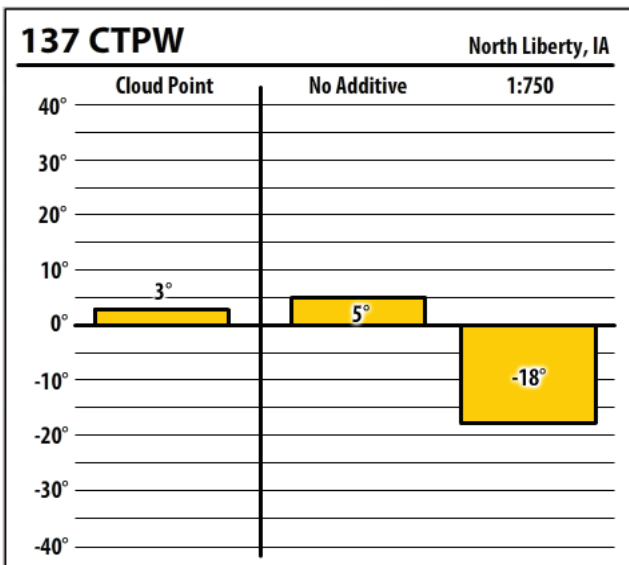

Winter Fuel Test Results

Learn more about our Winter Fuel Additive technology at schaefferoil.com

Iowa

December 2019