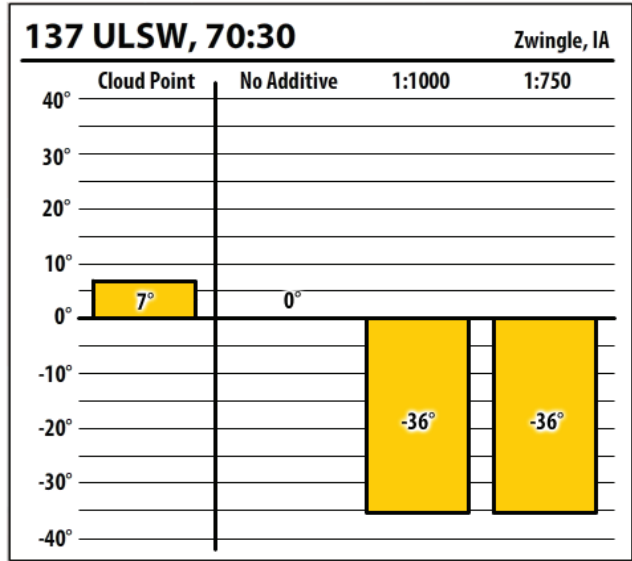

Winter Fuel Test Results

Learn more about our Winter Fuel Additive technology at schaefferoil.com

Iowa

December 2019