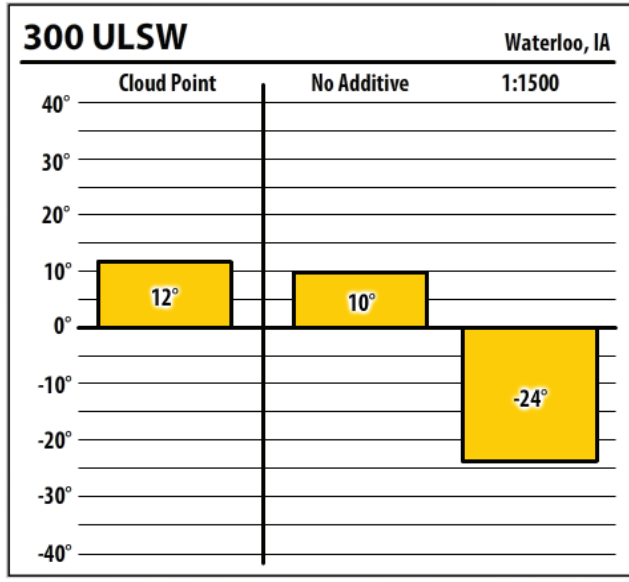

Winter Fuel Test Results

Learn more about our Winter Fuel Additive technology at schaefferoil.com

Iowa

December 2019