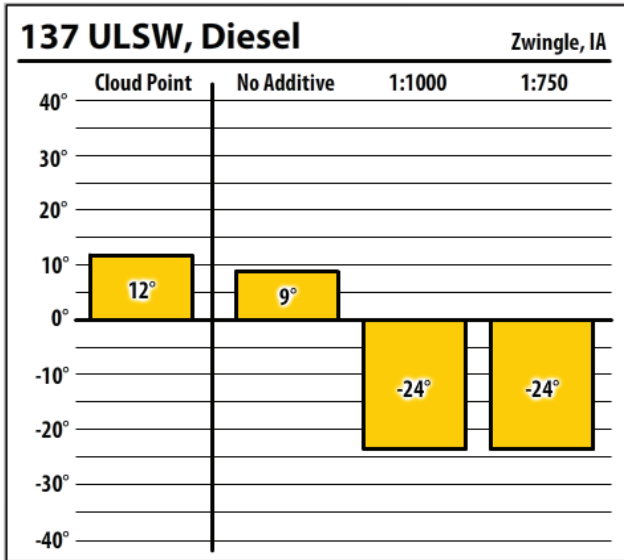

Winter Fuel Test Results

Learn more about our Winter Fuel Additive technology at schaefferoil.com

Iowa

December 2019