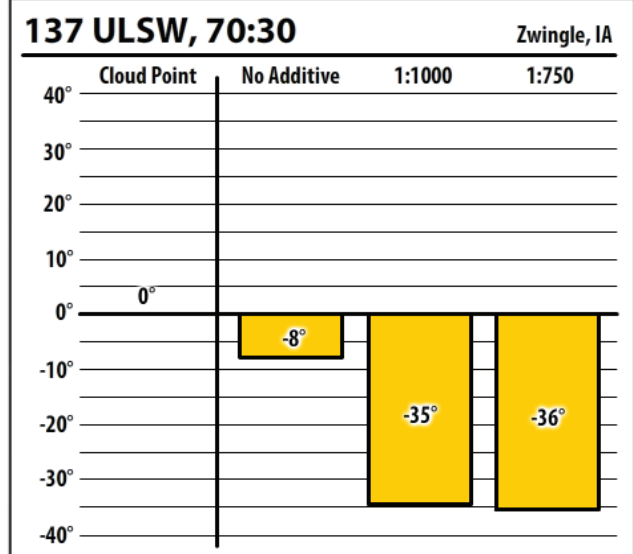

Winter Fuel Test Results

Learn more about our Winter Fuel Additive technology at schaefferoil.com

Iowa

December 2019