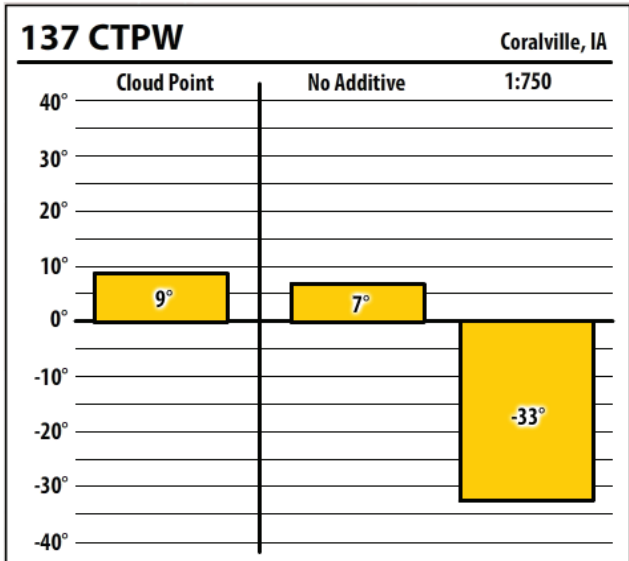

300 PTW Coralville, IA