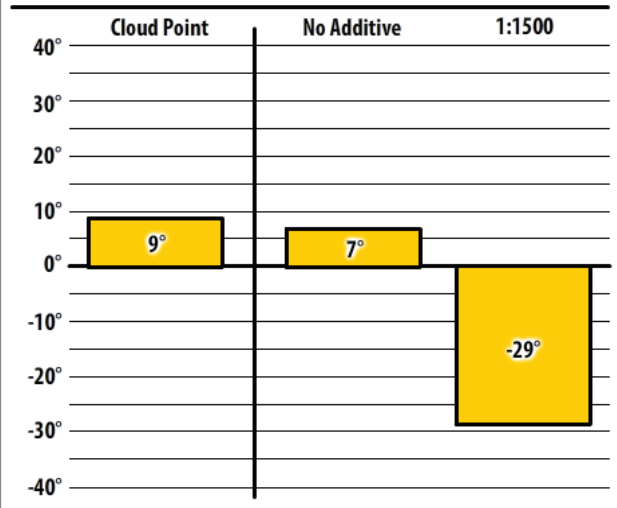

138 APA 400 Coralville, IA