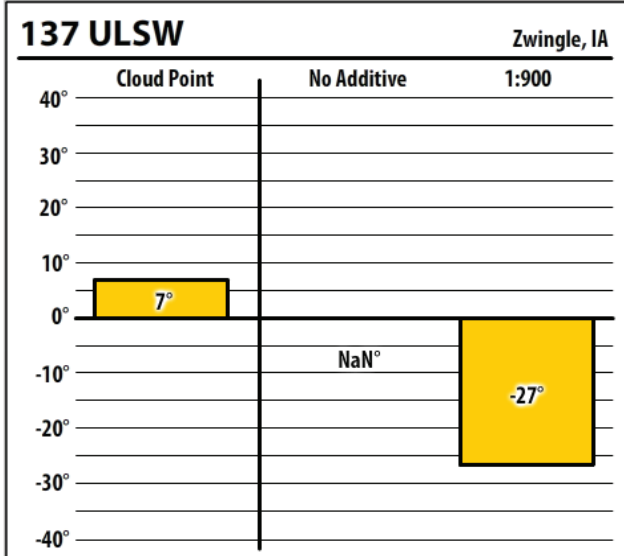

Winter Fuel Test Results

Learn more about our Winter Fuel Additive technology at schaefferoil.com

Iowa

December 2019