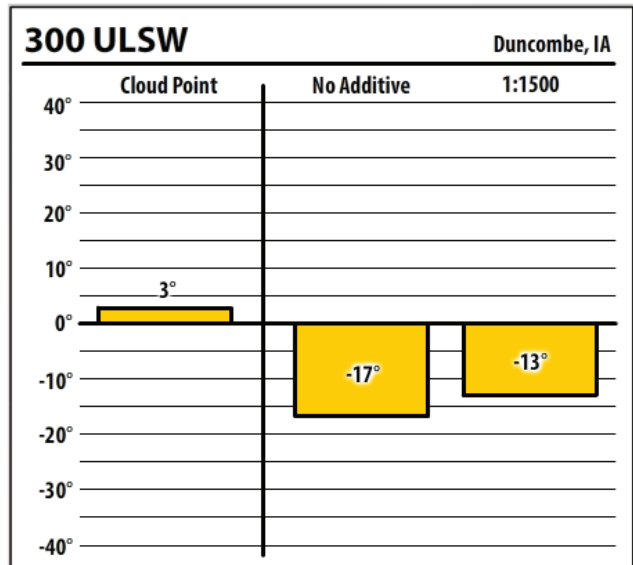

Winter Fuel Test Results

Learn more about our Winter Fuel Additive technology at schaefferoil.com

Iowa

December 2019