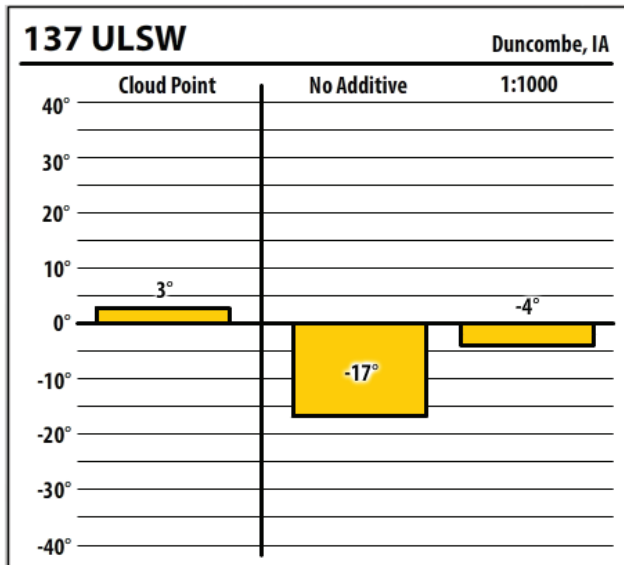

Winter Fuel Test Results

Learn more about our Winter Fuel Additive technology at schaefferoil.com

Iowa

December 2019