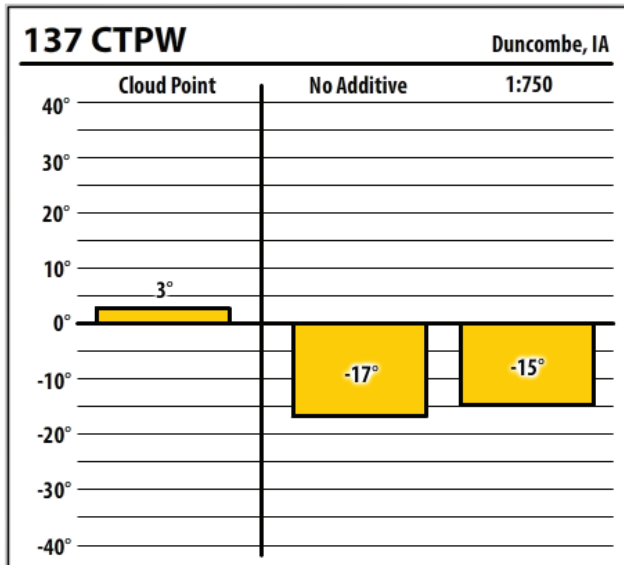

Winter Fuel Test Results

Learn more about our Winter Fuel Additive technology at schaefferoil.com

Iowa

December 2019