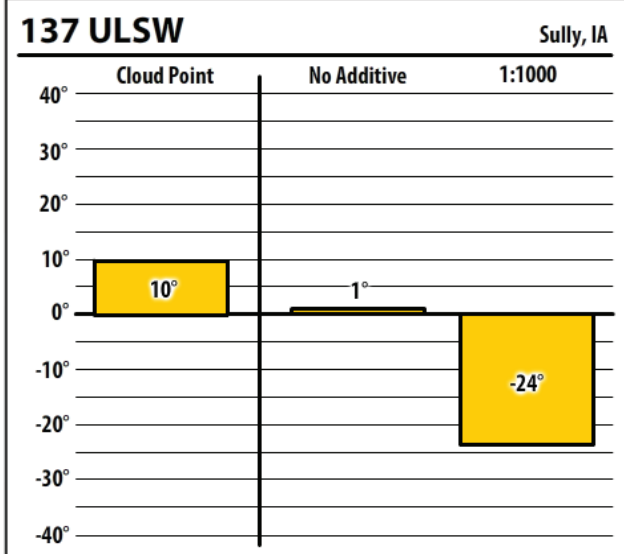

Winter Fuel Test Results

Learn more about our Winter Fuel Additive technology at schaefferoil.com

Iowa

December 2019