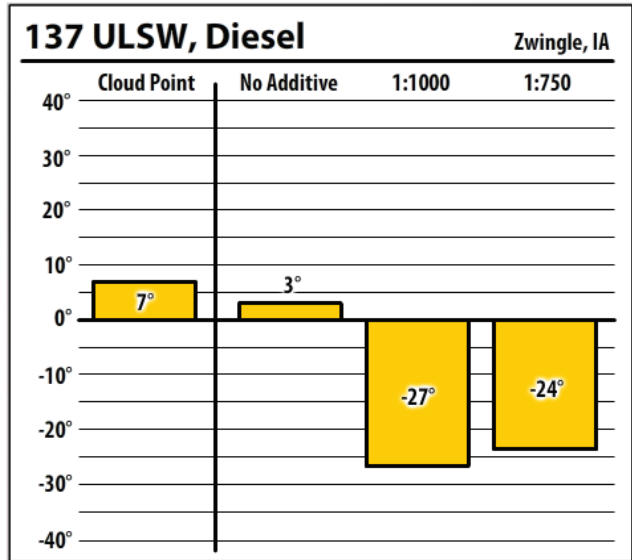

Winter Fuel Test Results

Learn more about our Winter Fuel Additive technology at schaefferoil.com

Iowa

December 2019