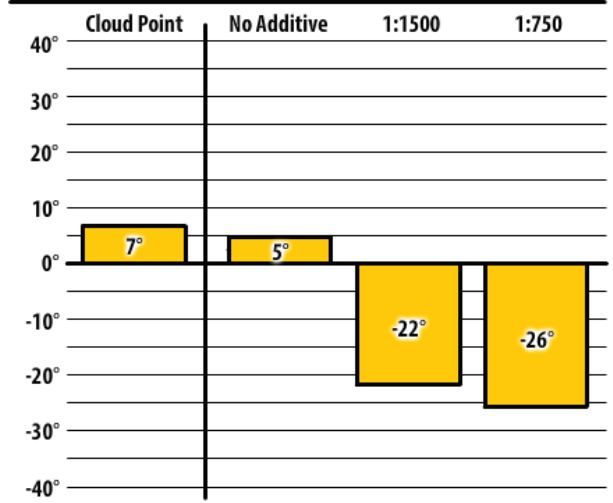

Winter Fuel Test Results

Learn more about our Winter Fuel Additive technology at schaefferoil.com

Illinois

September 2019

137 ULSW

Seneca, IL

139 APA 400

Seneca, IL