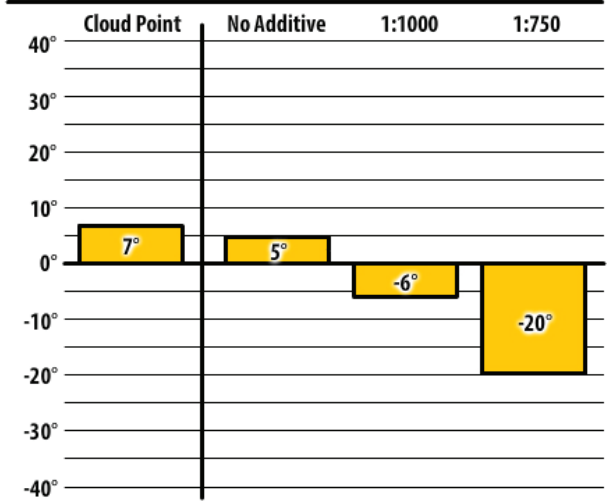

Winter Fuel Test Results

Learn more about our Winter Fuel Additive technology at schaefferoil.com

Illinois

September 2019

137 ULSW

Seneca, IL

139 APA 400

Seneca, IL