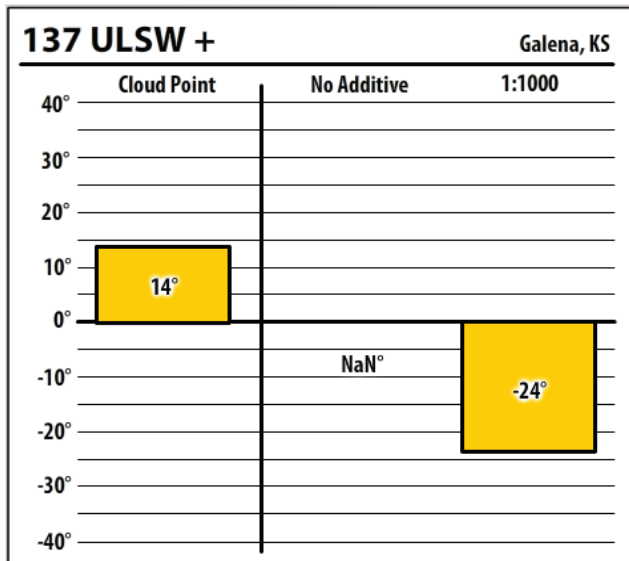

Winter Fuel Test Results

Learn more about our Winter Fuel Additive technology at schaefferoil.com

Kansas

November 2019