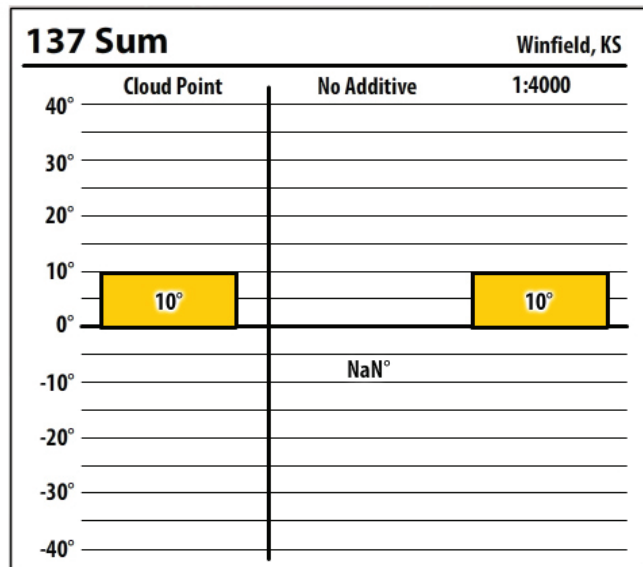

Kansas

November 2019

Winter Fuel Test Results

Learn more about our Winter Fuel Additive technology at schaefferoil.com

Kansas

November 2019

Winter Fuel Test Results

Learn more about our Winter Fuel Additive technology at schaefferoil.com