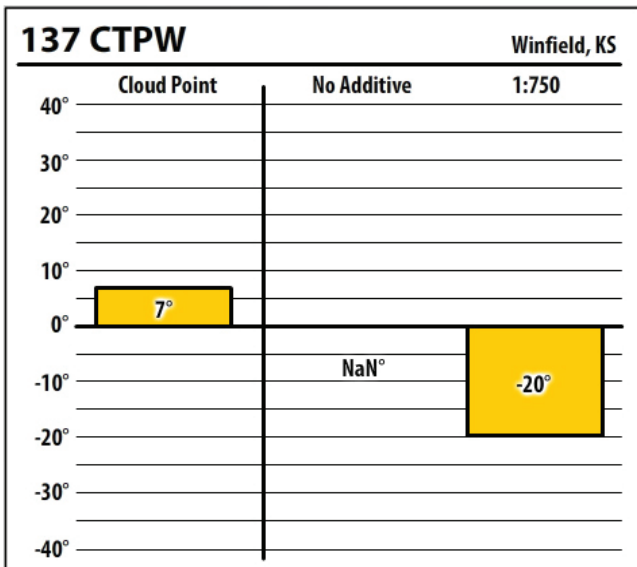

Kansas

November 2019

Winter Fuel Test Results

Learn more about our Winter Fuel Additive technology at schaefferoil.com

Kansas

November 2019

Winter Fuel Test Results

Learn more about our Winter Fuel Additive technology at schaefferoil.com