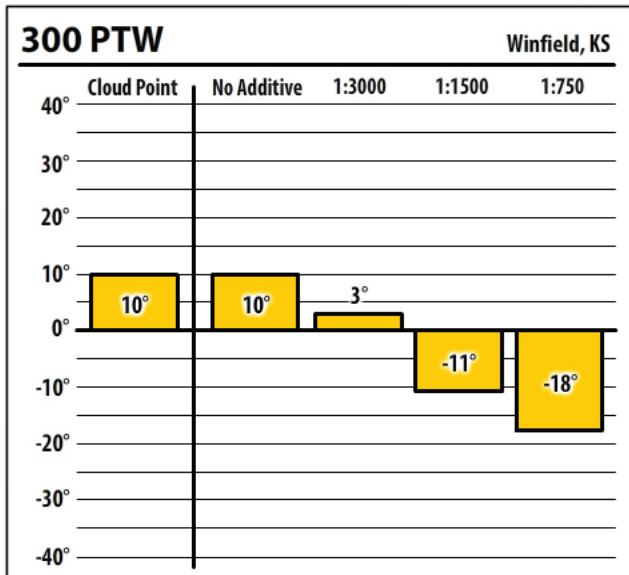

Winter Fuel Test Results

Learn more about our Winter Fuel Additive technology at schaefferoil.com

Kansas

November 2019