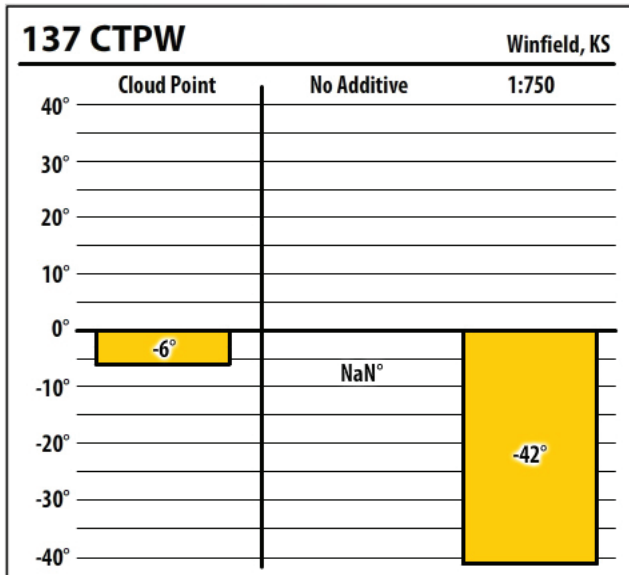

Winter Fuel Test Results

Learn more about our Winter Fuel Additive technology at schaefferoil.com

Kansas

November 2019