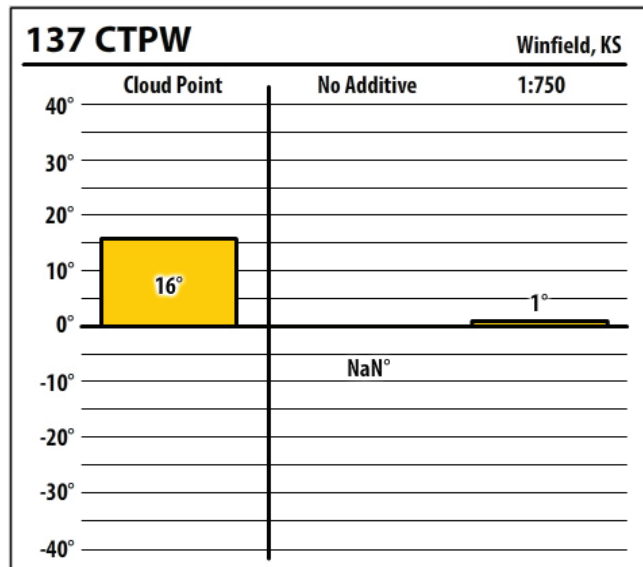

Kansas

November 2019

Winter Fuel Test Results

Learn more about our Winter Fuel Additive technology at schaefferoil.com

Kansas

November 2019

Winter Fuel Test Results

Learn more about our Winter Fuel Additive technology at schaefferoil.com