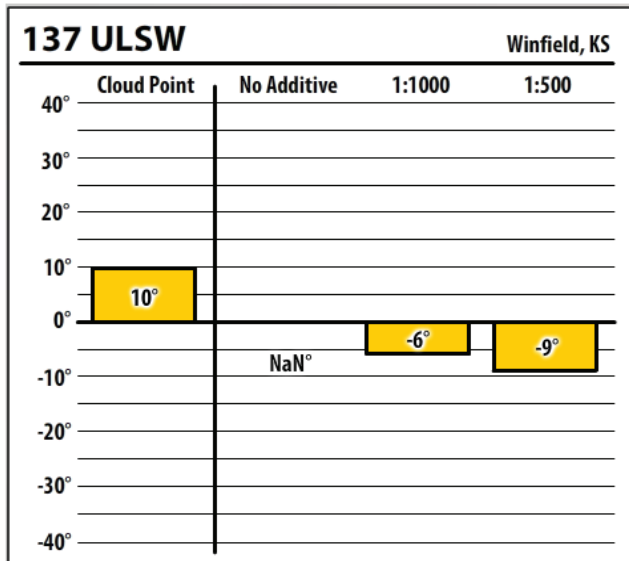

Winter Fuel Test Results

Learn more about our Winter Fuel Additive technology at schaefferoil.com

Kansas

November 2019