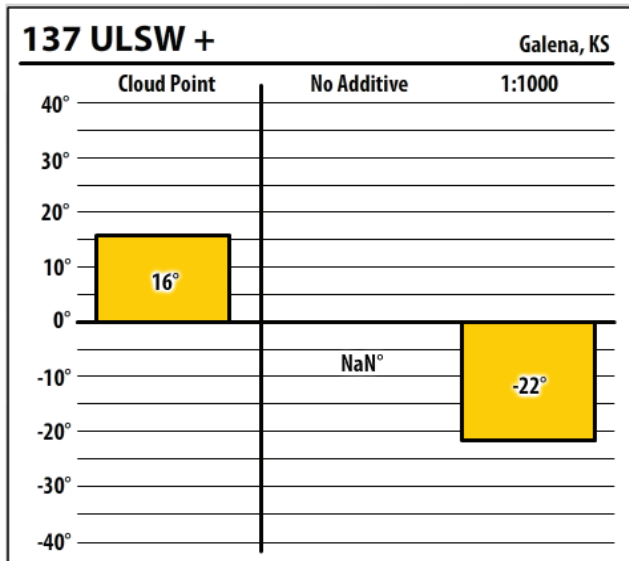

Winter Fuel Test Results

Learn more about our Winter Fuel Additive technology at schaefferoil.com

Kansas

November 2019