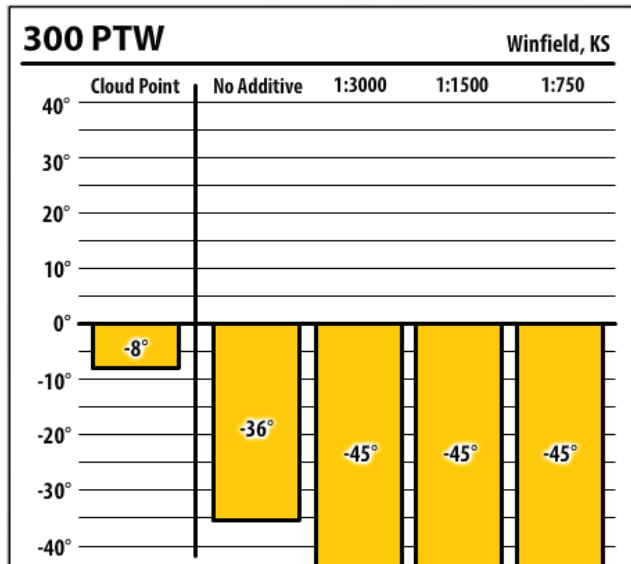

Winter Fuel Test Results

Learn more about our Winter Fuel Additive technology at schaefferoil.com

Kansas

November 2019

Winter Fuel Test Results

Learn more about our Winter Fuel Additive technology at schaefferoil.com