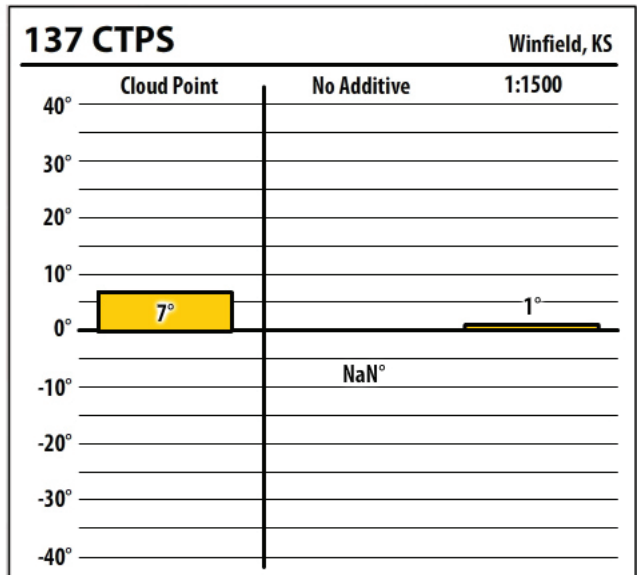

Winter Fuel Test Results

Learn more about our Winter Fuel Additive technology at schaefferoil.com

Kansas

November 2019