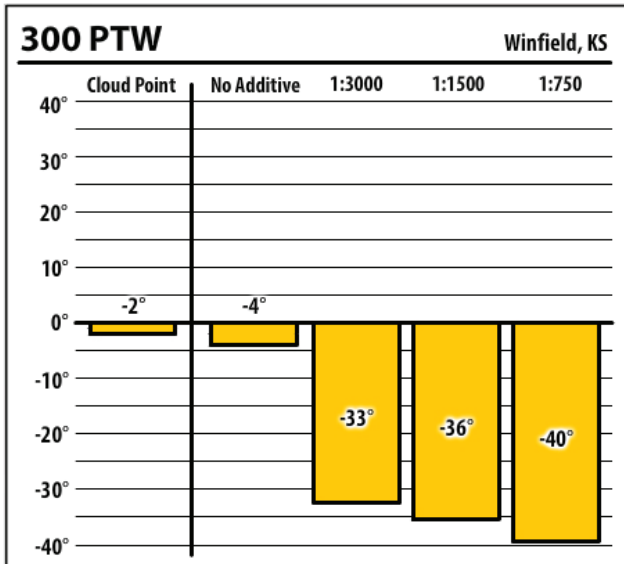

Winter Fuel Test Results

Learn more about our Winter Fuel Additive technology at schaefferoil.com

Kansas

November 2019

Winter Fuel Test Results

Learn more about our Winter Fuel Additive technology at schaefferoil.com