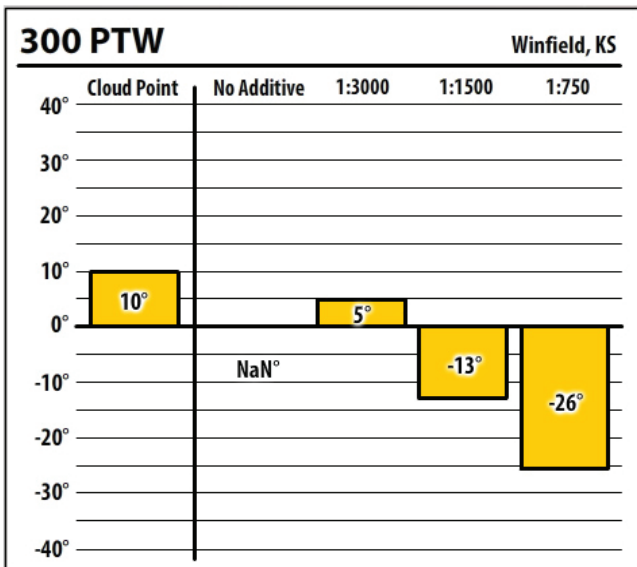

Kansas

November 2019

Winter Fuel Test Results

Learn more about our Winter Fuel Additive technology at schaefferoil.com

Kansas

November 2019

Winter Fuel Test Results

Learn more about our Winter Fuel Additive technology at schaefferoil.com