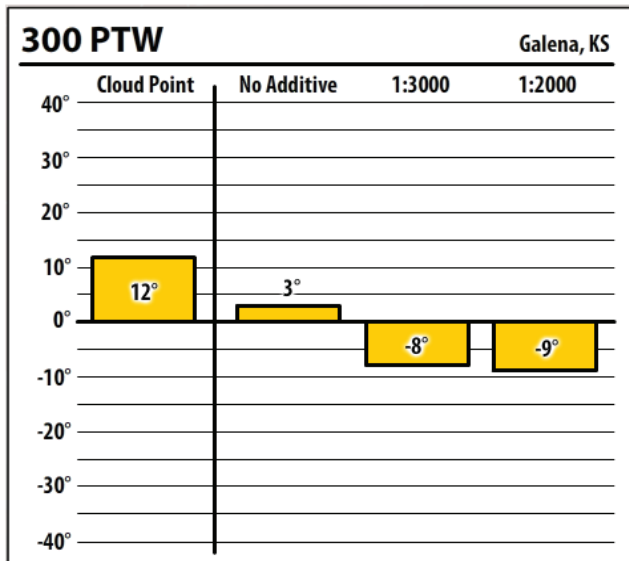

Winter Fuel Test Results

Learn more about our Winter Fuel Additive technology at schaefferoil.com

Kansas

November 2019