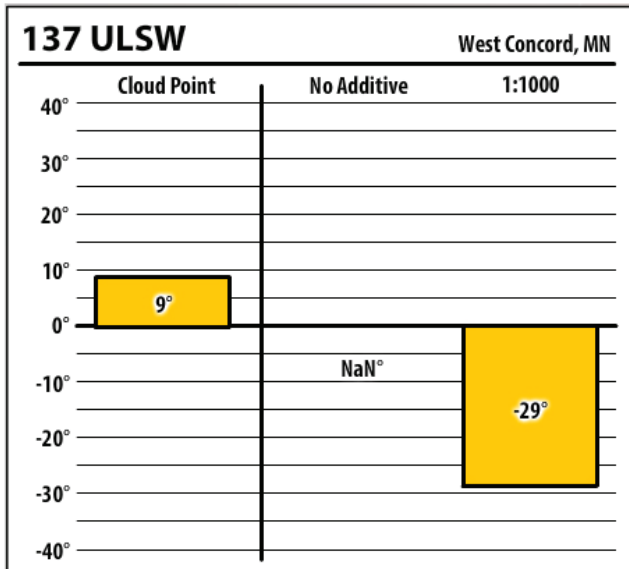

Winter Fuel Test Results

Learn more about our Winter Fuel Additive technology at schaefferoil.com

Minnesota

November 2019