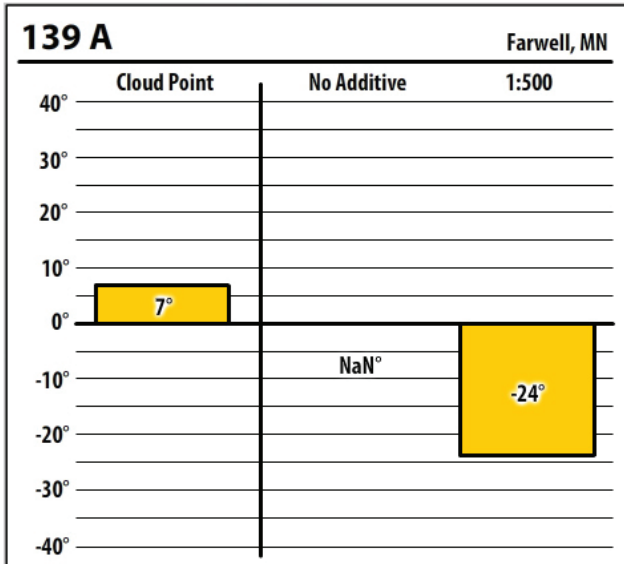

Winter Fuel Test Results

Learn more about our Winter Fuel Additive technology at schaefferoil.com

Minnesota

November 2019