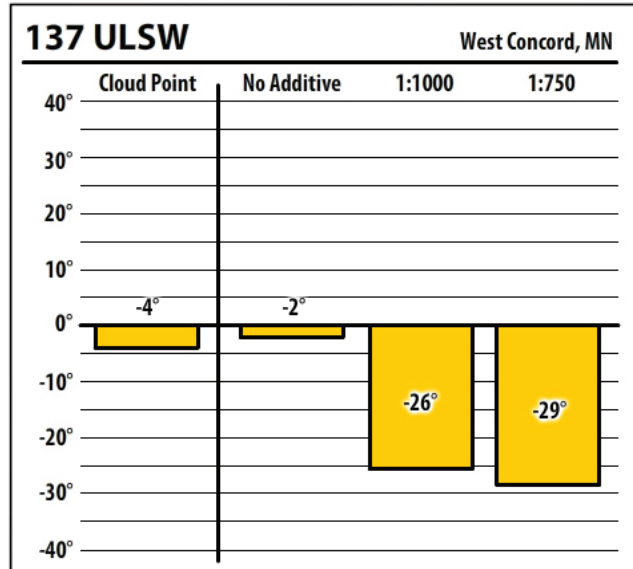

Winter Fuel Test Results

Learn more about our Winter Fuel Additive technology at schaefferoil.com

Minnesota

November 2019