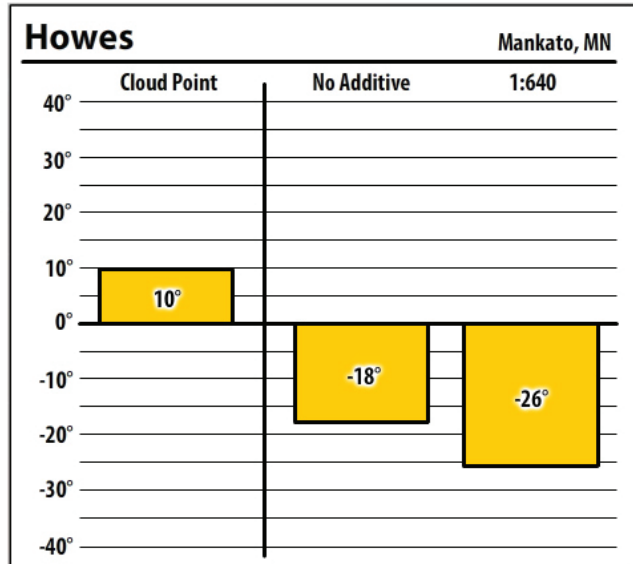

Minnesota

November 2019

Winter Fuel Test Results

Learn more about our Winter Fuel Additive technology at schaefferoil.com

Minnesota

November 2019

EZ Oil Arctic Flo

Mankato, MN