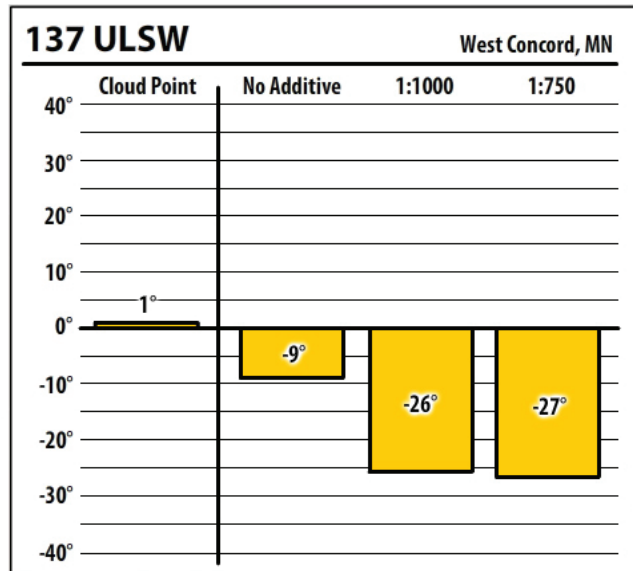

Winter Fuel Test Results

Learn more about our Winter Fuel Additive technology at schaefferoil.com

Minnesota

November 2019