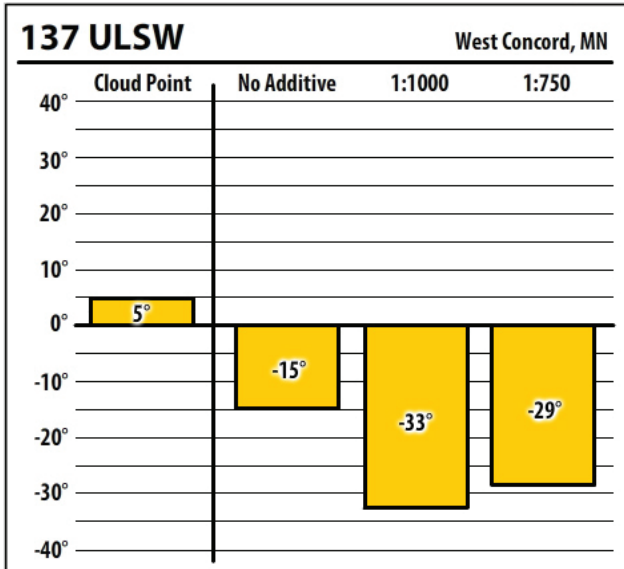

Winter Fuel Test Results

Learn more about our Winter Fuel Additive technology at schaefferoil.com

Minnesota

November 2019