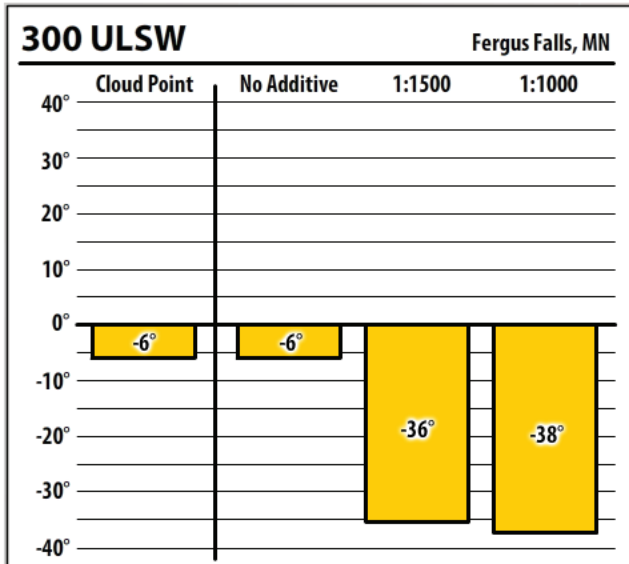

Winter Fuel Test Results

Learn more about our Winter Fuel Additive technology at schaefferoil.com

Minnesota

November 2019