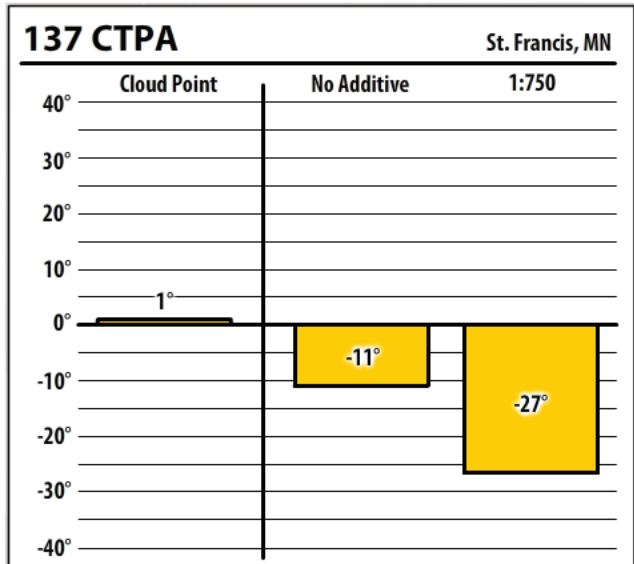

Winter Fuel Test Results

Learn more about our Winter Fuel Additive technology at schaefferoil.com

Minnesota

November 2019