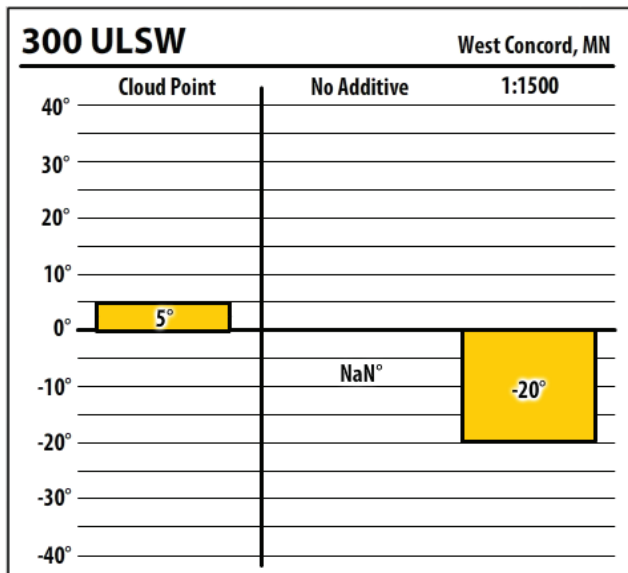

Minnesota

November 2019

Winter Fuel Test Results

Learn more about our Winter Fuel Additive technology at schaefferoil.com

Minnesota

November 2019

Winter Fuel Test Results

Learn more about our Winter Fuel Additive technology at schaefferoil.com