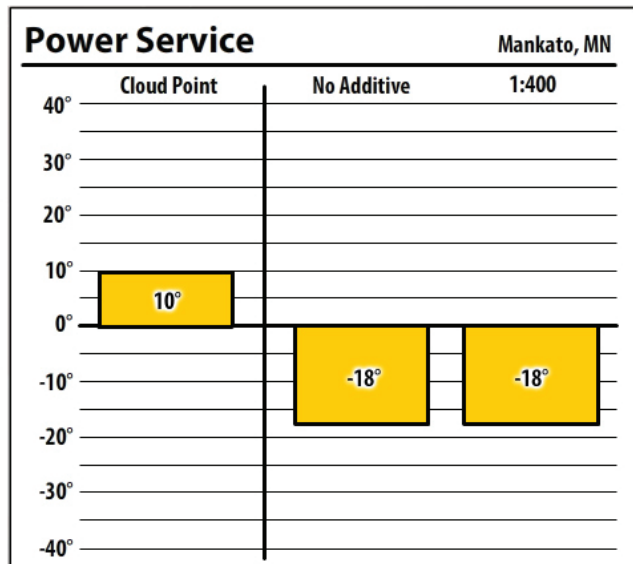

Winter Fuel Test Results

Learn more about our Winter Fuel Additive technology at schaefferoil.com

Minnesota

November 2019