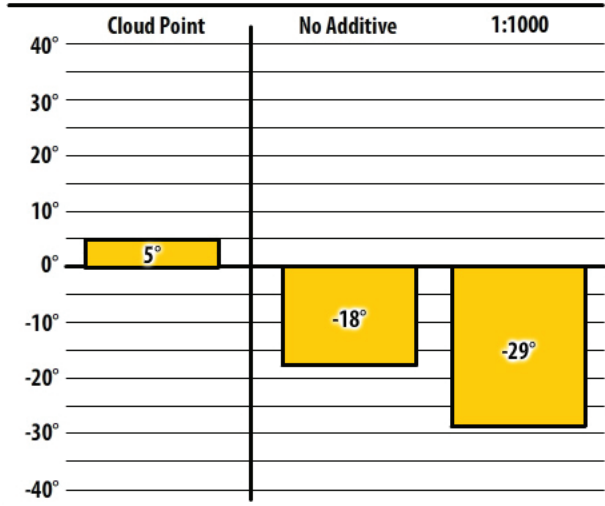

137 CTPA

Mankato, MN

137 ULSW

Mankato, MN

137 ULSW

West Concord, MN

Winter Fuel Test Results

Learn more about our Winter Fuel Additive technology at schaefferoil.com