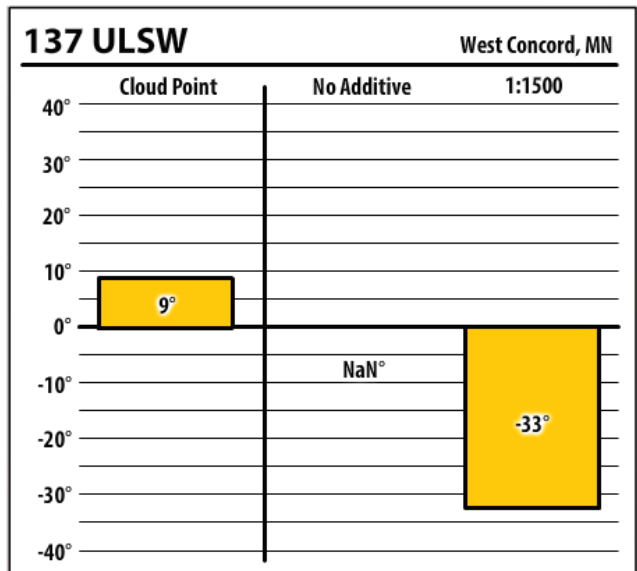

Winter Fuel Test Results

Learn more about our Winter Fuel Additive technology at schaefferoil.com

Minnesota

November 2019