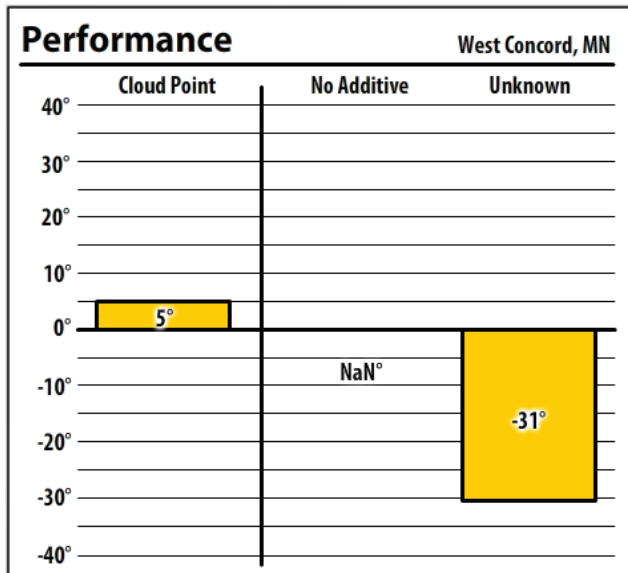

Minnesota

November 2019

Winter Fuel Test Results

Learn more about our Winter Fuel Additive technology at schaefferoil.com

Minnesota

November 2019

Winter Fuel Test Results

Learn more about our Winter Fuel Additive technology at schaefferoil.com