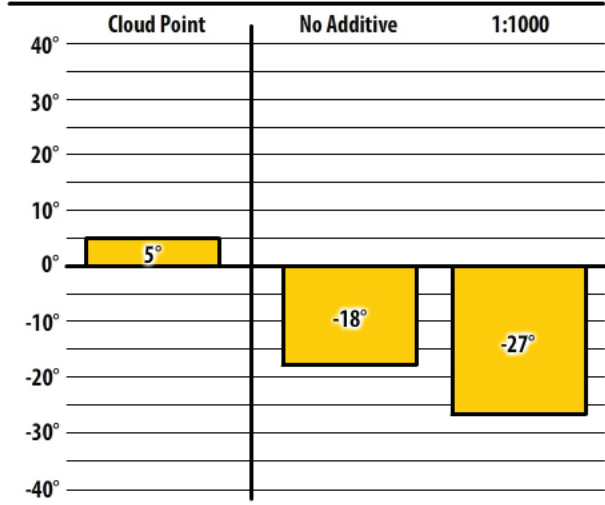

137 CTPA

Mankato, MN

137 ULSW

Mankato, MN

137 ULSW

West Concord, MN

Winter Fuel Test Results

Learn more about our Winter Fuel Additive technology at schaefferoil.com