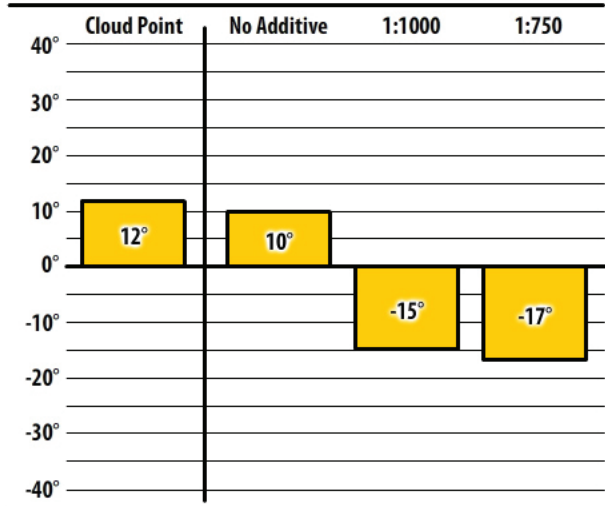

137 CTPA

Mankato, MN

137 ULSW

Mankato, MN

137 ULSW

West Concord, MN

Winter Fuel Test Results

Learn more about our Winter Fuel Additive technology at schaefferoil.com