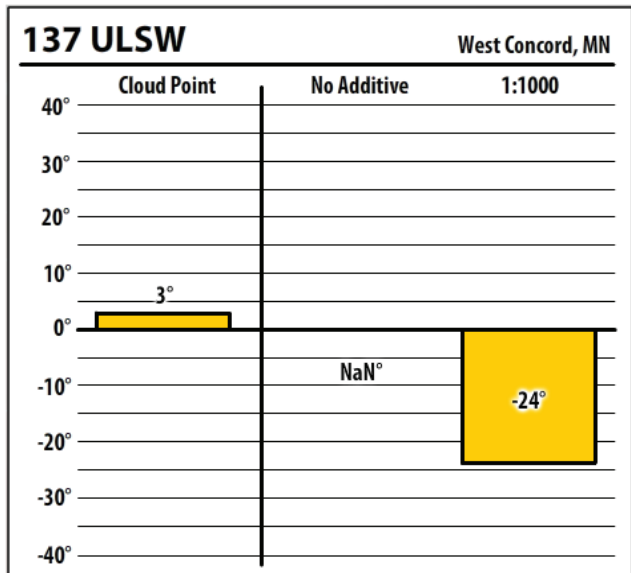

Winter Fuel Test Results

Learn more about our Winter Fuel Additive technology at schaefferoil.com

Minnesota

November 2019