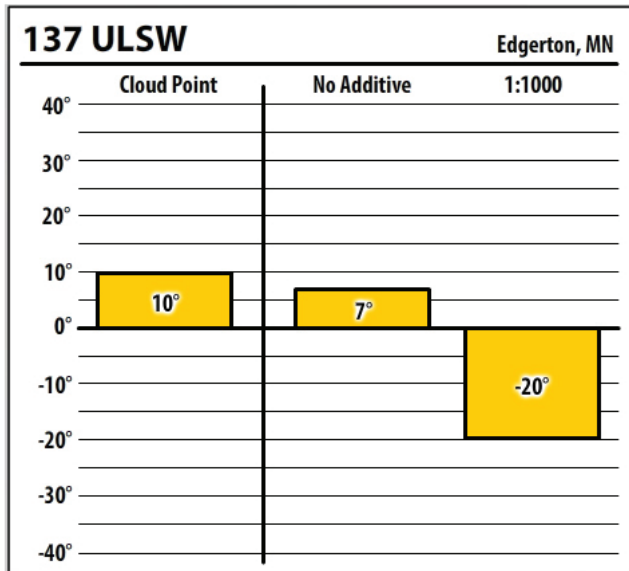

Winter Fuel Test Results

Learn more about our Winter Fuel Additive technology at schaefferoil.com

Minnesota

November 2019