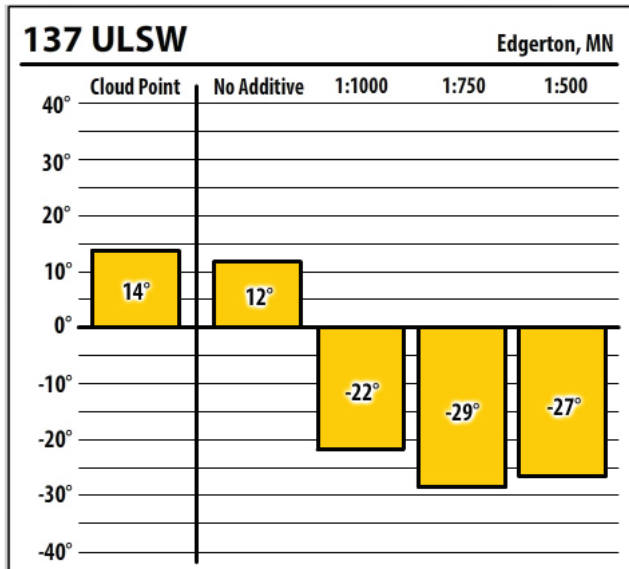

Winter Fuel Test Results

Learn more about our Winter Fuel Additive technology at schaefferoil.com

Minnesota

November 2019