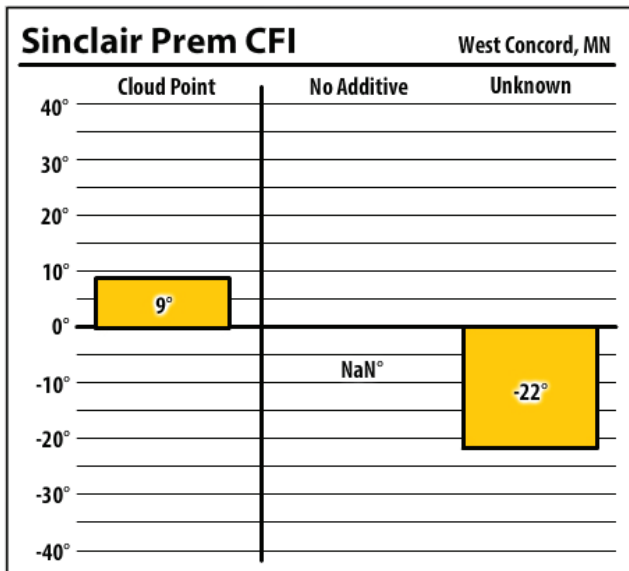

Winter Fuel Test Results

Learn more about our Winter Fuel Additive technology at schaefferoil.com

Minnesota

November 2019