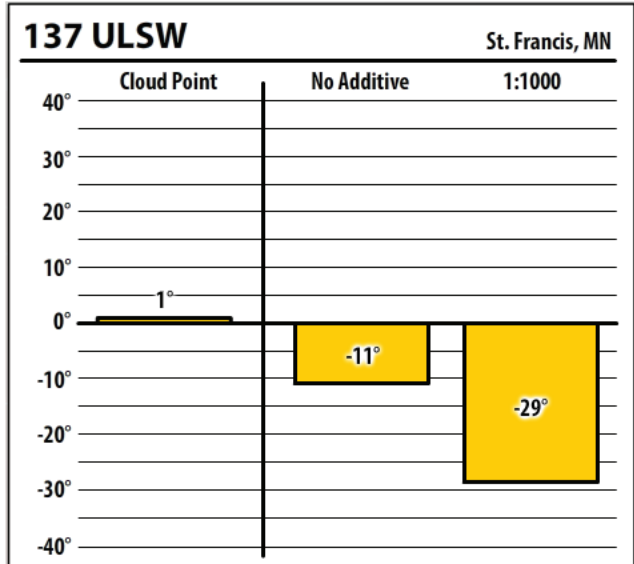

Winter Fuel Test Results

Learn more about our Winter Fuel Additive technology at schaefferoil.com

Minnesota

November 2019