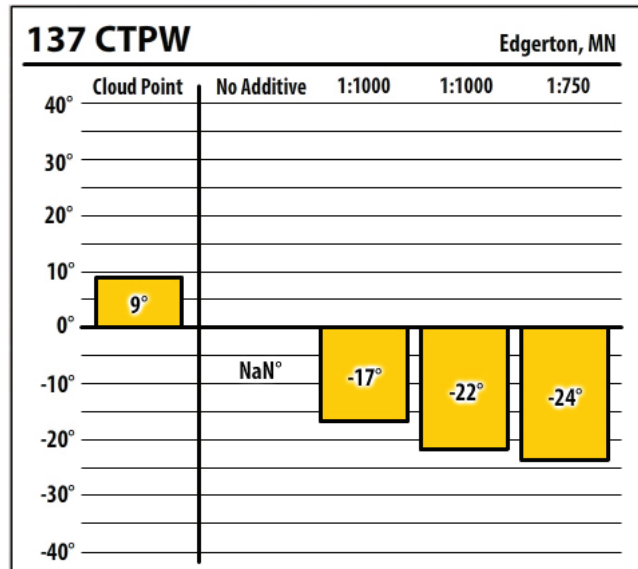

Winter Fuel Test Results

Learn more about our Winter Fuel Additive technology at schaefferoil.com

Minnesota

November 2019