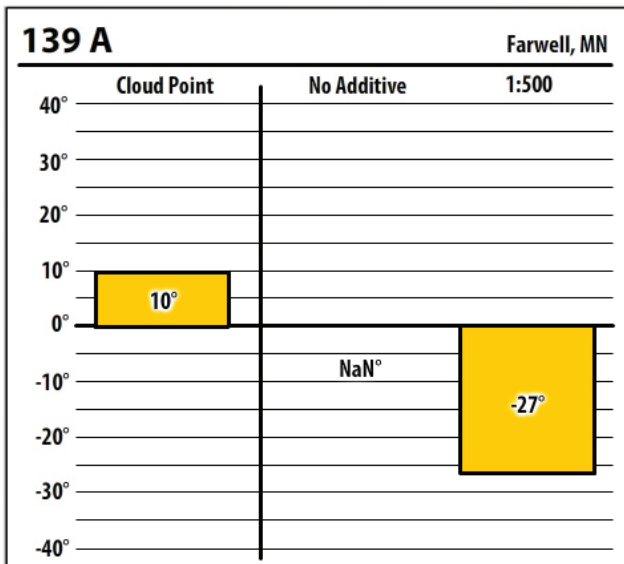

Winter Fuel Test Results

Learn more about our Winter Fuel Additive technology at schaefferoil.com

Minnesota

November 2019