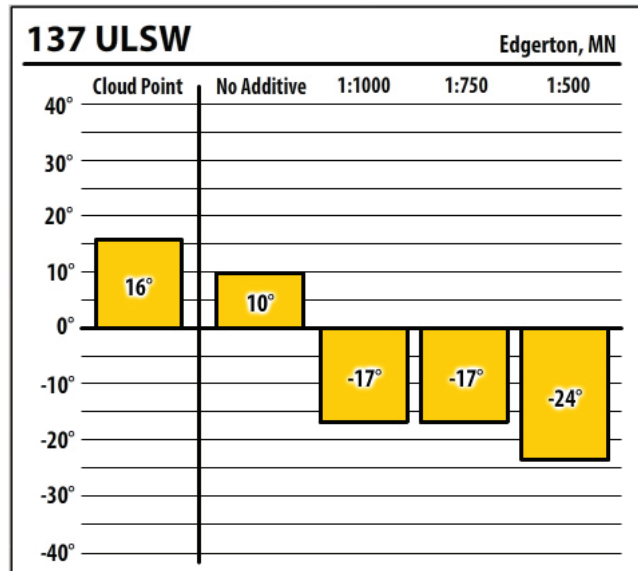

Winter Fuel Test Results

Learn more about our Winter Fuel Additive technology at schaefferoil.com

Minnesota

November 2019