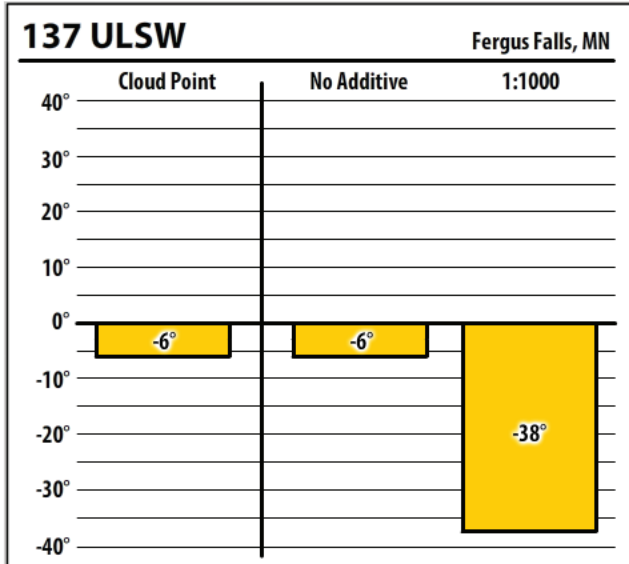

Winter Fuel Test Results

Learn more about our Winter Fuel Additive technology at schaefferoil.com

Minnesota

November 2019