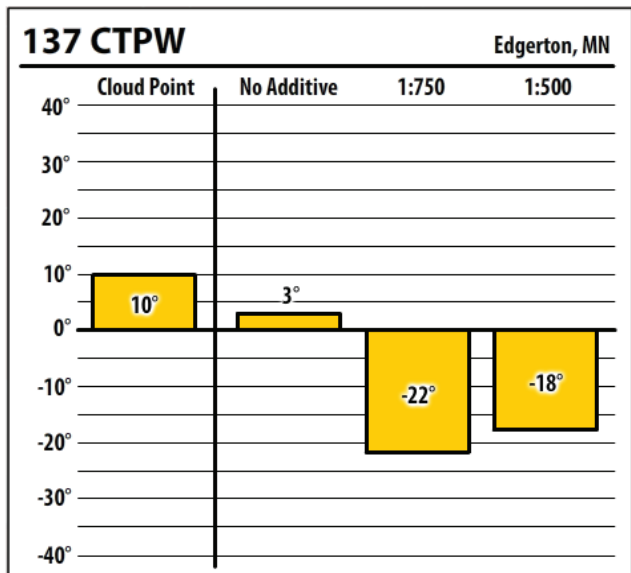

Minnesota

November 2019

Winter Fuel Test Results

Learn more about our Winter Fuel Additive technology at schaefferoil.com

Minnesota

November 2019

Winter Fuel Test Results

Learn more about our Winter Fuel Additive technology at schaefferoil.com