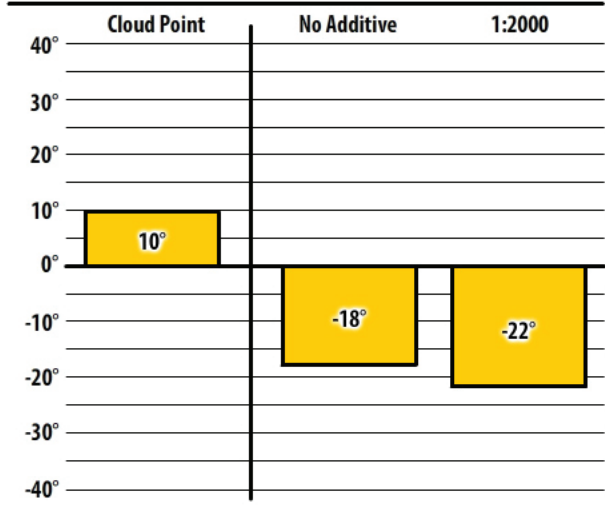

Minnesota

November 2019

Winter Fuel Test Results

Learn more about our Winter Fuel Additive technology at schaefferoil.com

Minnesota

November 2019

EZ Oil Arctic Flo

Mankato, MN

137 CTPA

Mankato, MN

137 ULSW

Mankato, MN

137 ULSW

West Concord, MN

Winter Fuel Test Results

Learn more about our Winter Fuel Additive technology at schaefferoil.com