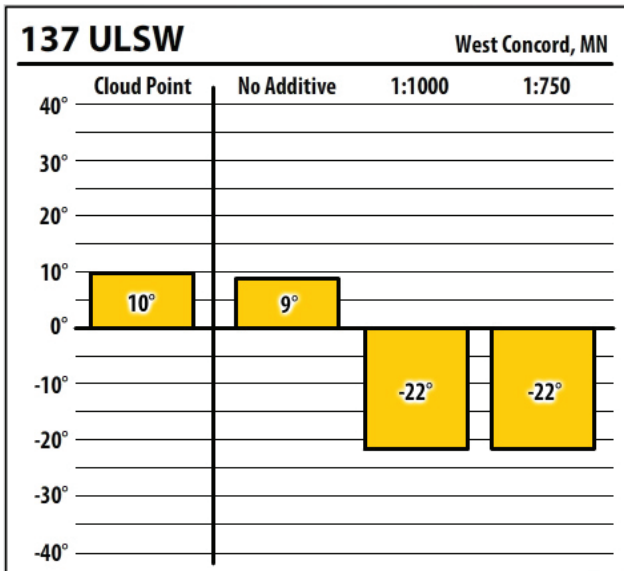

Winter Fuel Test Results

Learn more about our Winter Fuel Additive technology at schaefferoil.com

Minnesota

November 2019