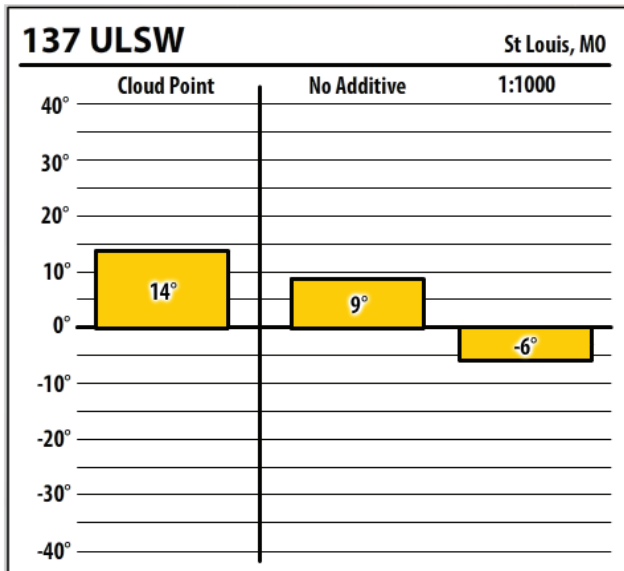

Winter Fuel Test Results

Learn more about our Winter Fuel Additive technology at schaefferoil.com

Missouri

November 2019