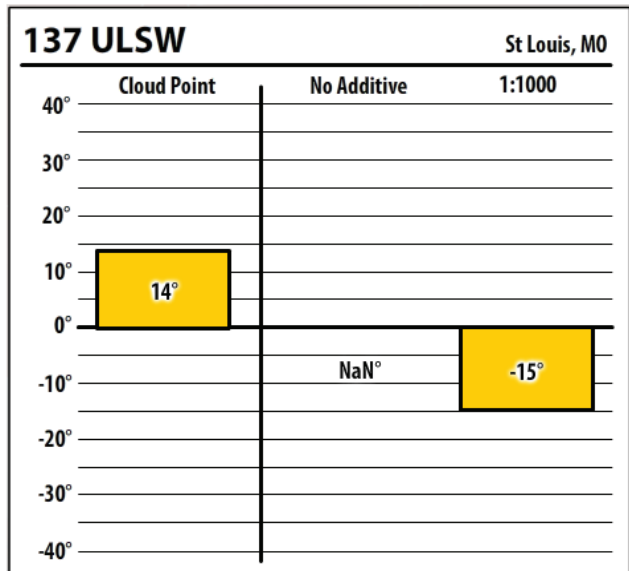

Winter Fuel Test Results

Learn more about our Winter Fuel Additive technology at schaefferoil.com

Missouri

November 2019