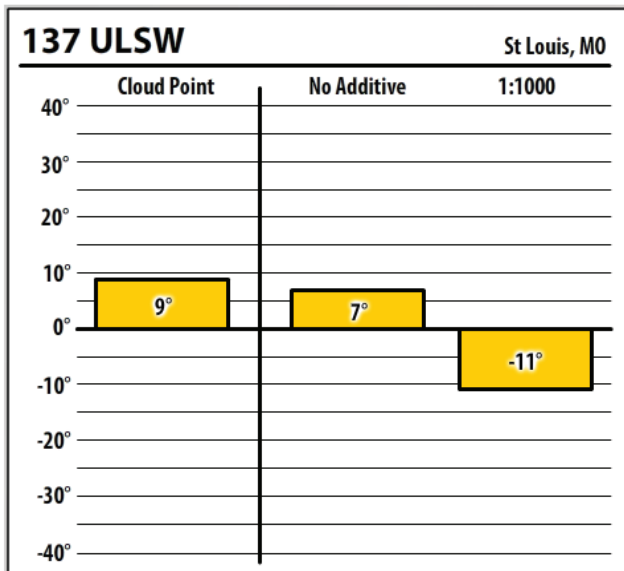

Winter Fuel Test Results

Learn more about our Winter Fuel Additive technology at schaefferoil.com

Missouri

November 2019