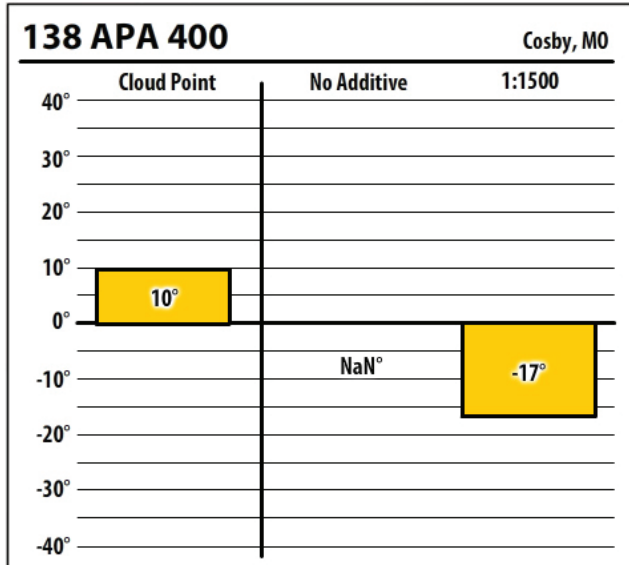

# Winter Fuel Test Results

Learn more about our Winter Fuel Additive technology at [schaefferoil.com](http://schaefferoil.com)

Missouri

November 2019