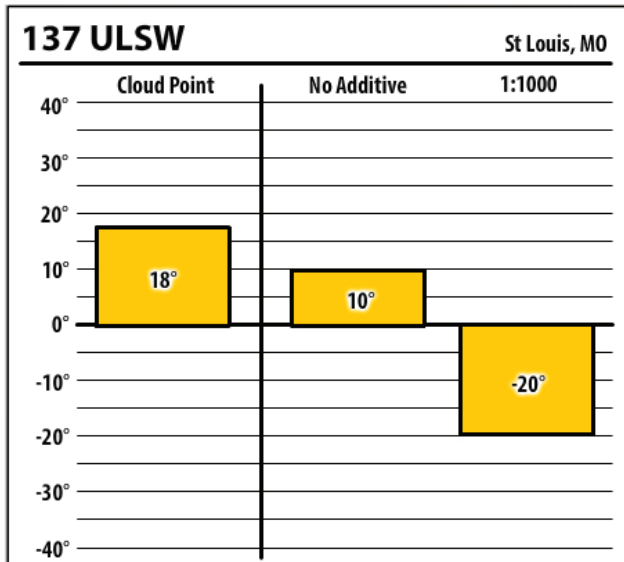

Winter Fuel Test Results

Learn more about our Winter Fuel Additive technology at schaefferoil.com

Missouri

October 2019