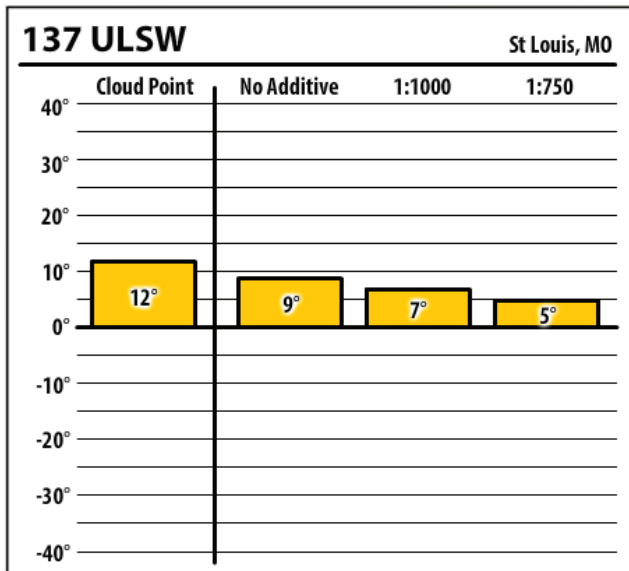

# Winter Fuel Test Results

Learn more about our Winter Fuel Additive technology at [schaefferoil.com](http://schaefferoil.com)

Missouri

October 2019