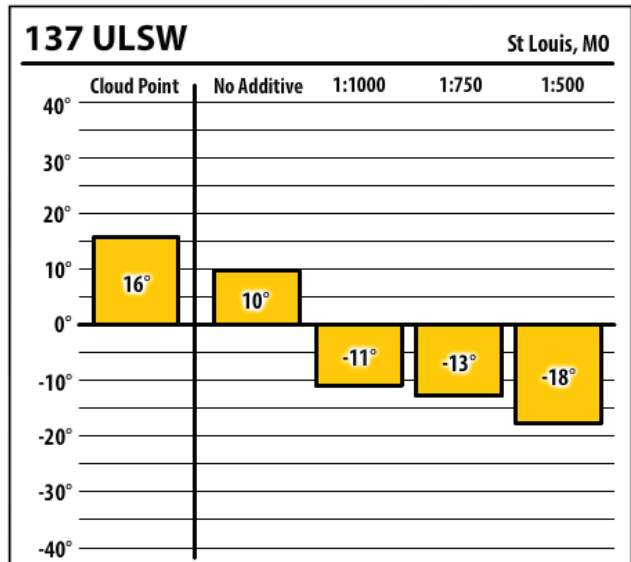

Winter Fuel Test Results

Learn more about our Winter Fuel Additive technology at schaefferoil.com

Missouri

October 2019