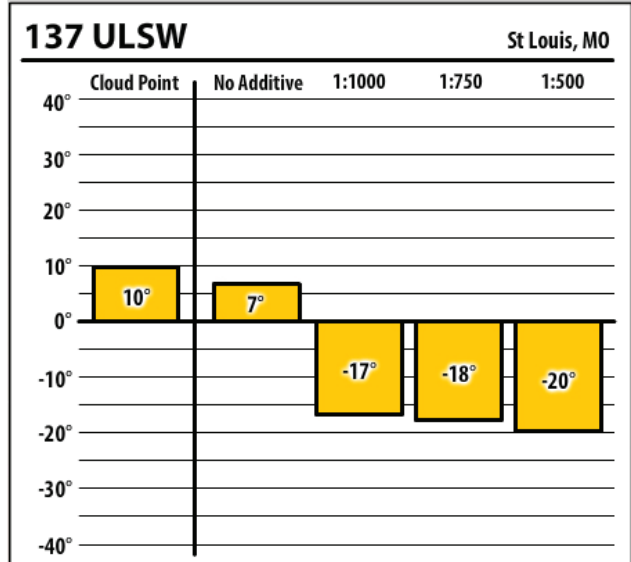

Winter Fuel Test Results

Learn more about our Winter Fuel Additive technology at schaefferoil.com

Missouri

October 2019