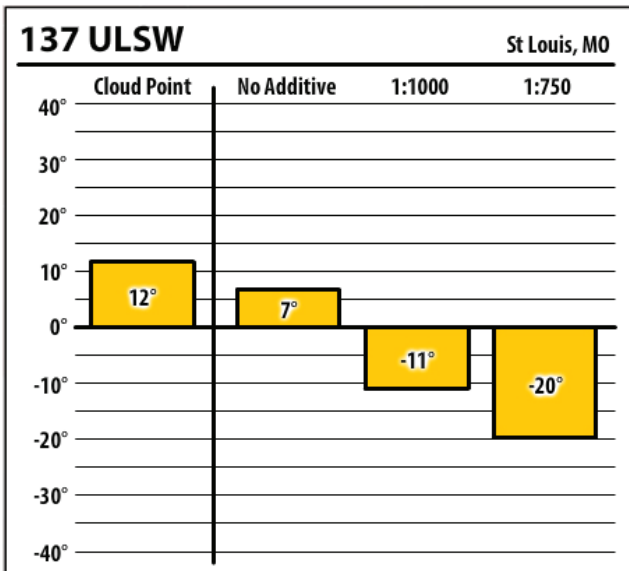

# Winter Fuel Test Results

Learn more about our Winter Fuel Additive technology at [schaefferoil.com](http://schaefferoil.com)

Missouri

October 2019