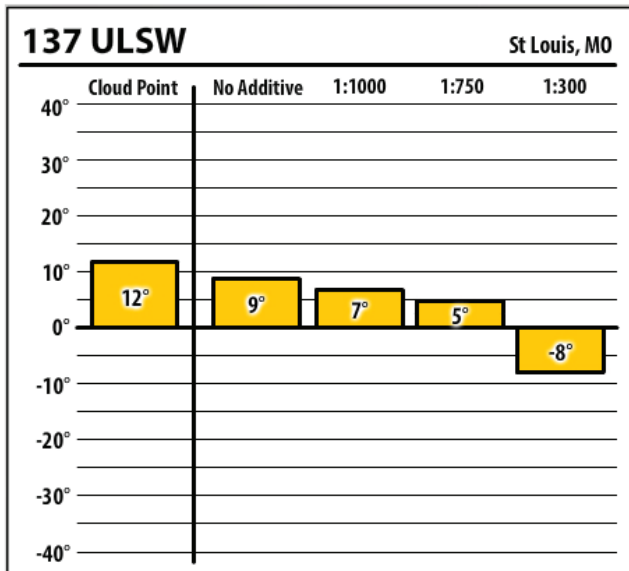

# Winter Fuel Test Results

Learn more about our Winter Fuel Additive technology at [schaefferoil.com](http://schaefferoil.com)

Missouri

October 2019