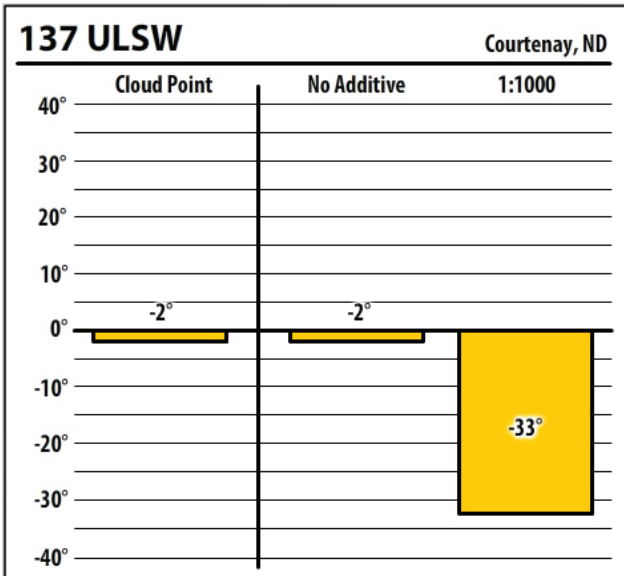

Winter Fuel Test Results

Learn more about our Winter Fuel Additive technology at schaefferoil.com

North Dakota

November 2019