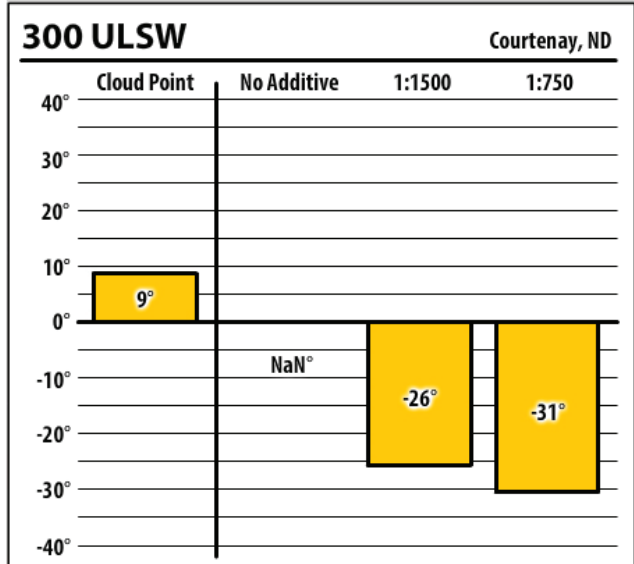

# Winter Fuel Test Results

Learn more about our Winter Fuel Additive technology at [schaefferoil.com](http://schaefferoil.com)

North Dakota

November 2019