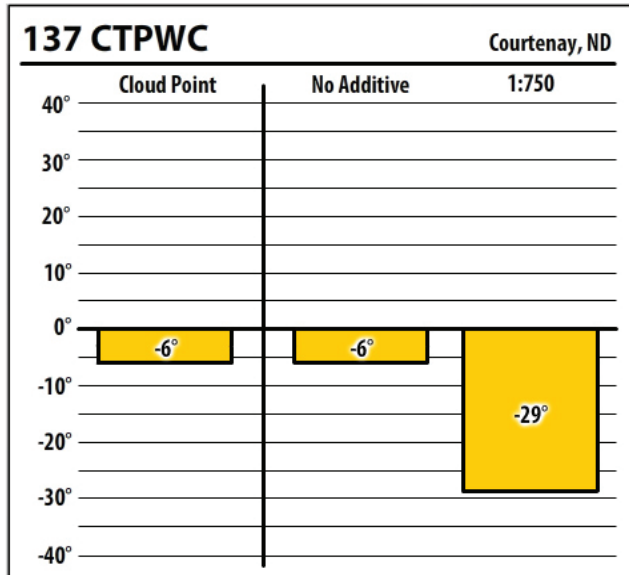

Winter Fuel Test Results

Learn more about our Winter Fuel Additive technology at schaefferoil.com

North Dakota

November 2019