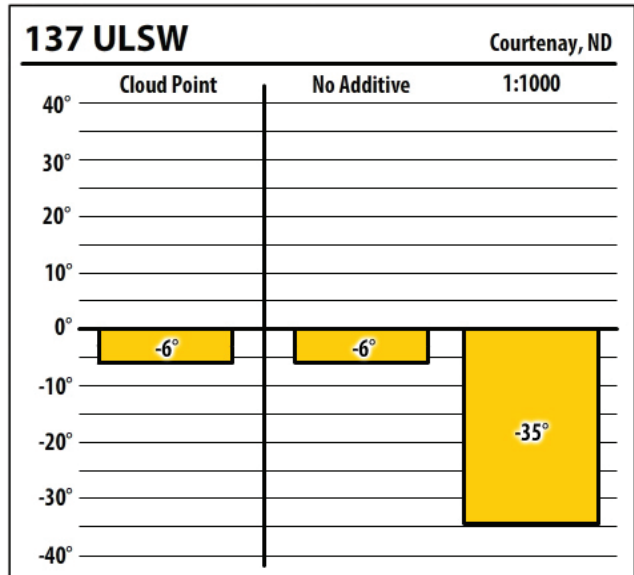

Winter Fuel Test Results

Learn more about our Winter Fuel Additive technology at schaefferoil.com

North Dakota

November 2019