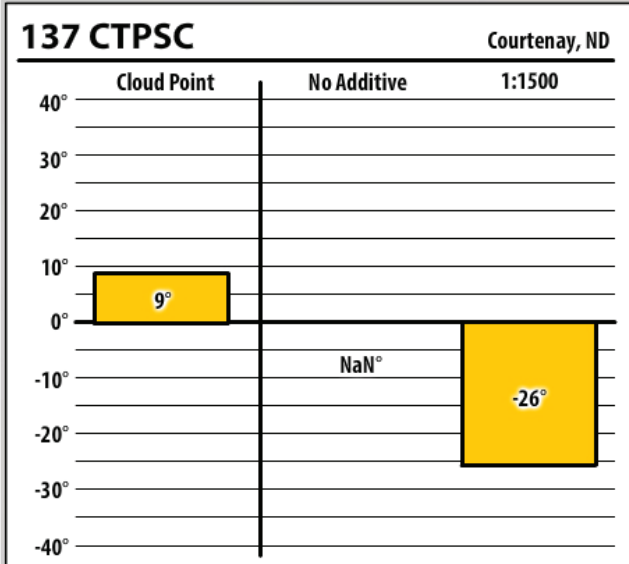

# Winter Fuel Test Results

Learn more about our Winter Fuel Additive technology at [schaefferoil.com](http://schaefferoil.com)

North Dakota

November 2019