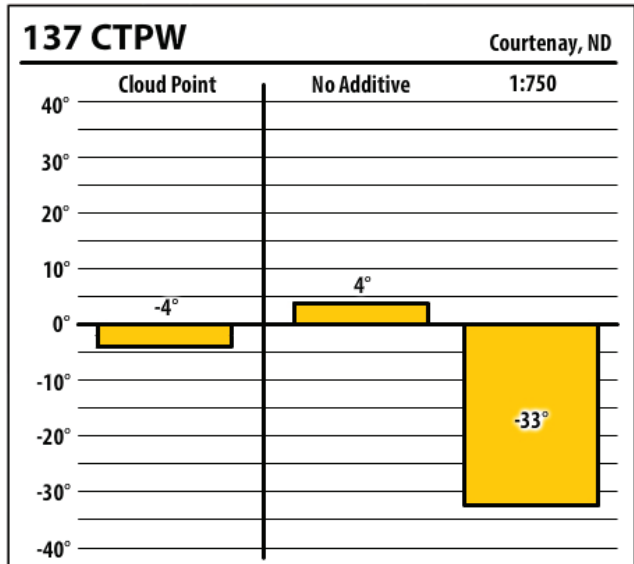

# Winter Fuel Test Results

Learn more about our Winter Fuel Additive technology at [schaefferoil.com](http://schaefferoil.com)

North Dakota

November 2019