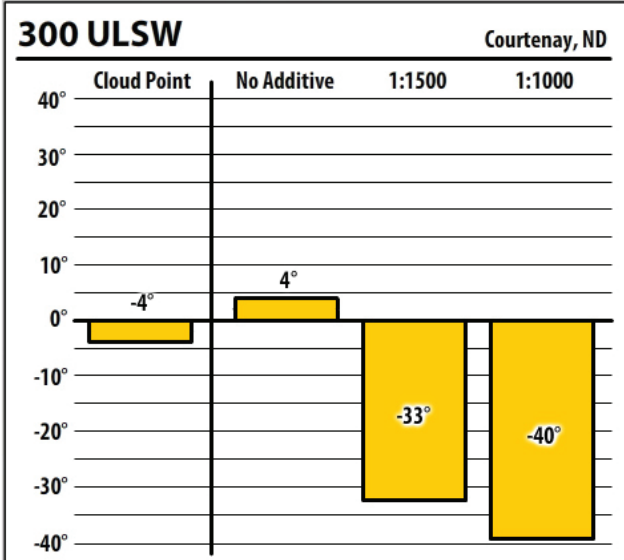

Winter Fuel Test Results

Learn more about our Winter Fuel Additive technology at schaefferoil.com

North Dakota

November 2019