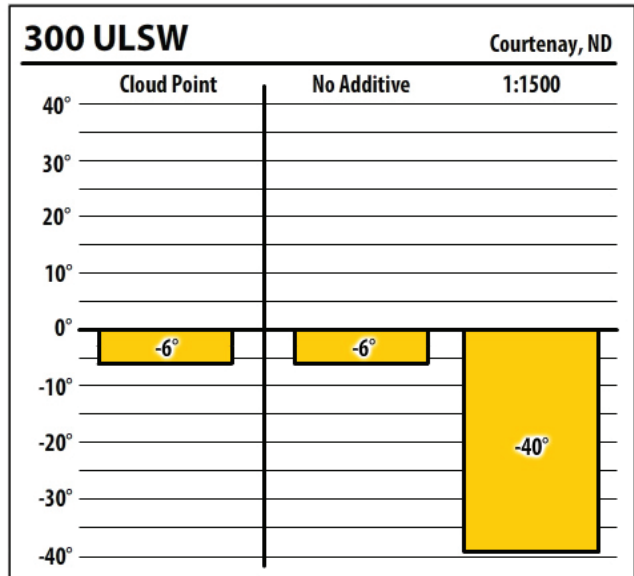

Winter Fuel Test Results

Learn more about our Winter Fuel Additive technology at schaefferoil.com

North Dakota

November 2019