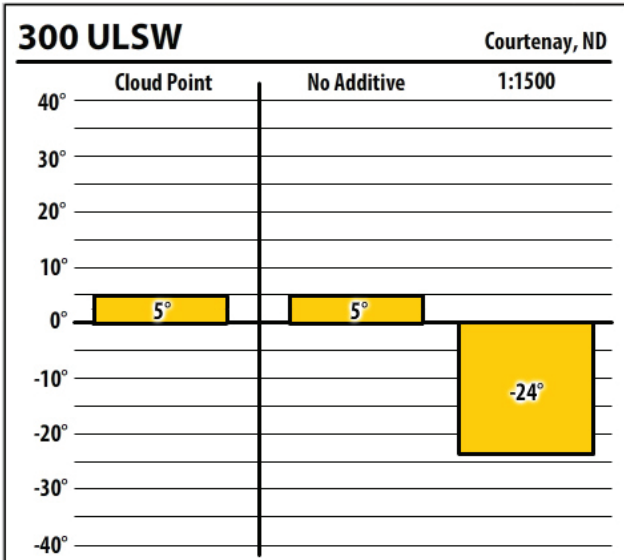

Winter Fuel Test Results

Learn more about our Winter Fuel Additive technology at schaefferoil.com

North Dakota

November 2019