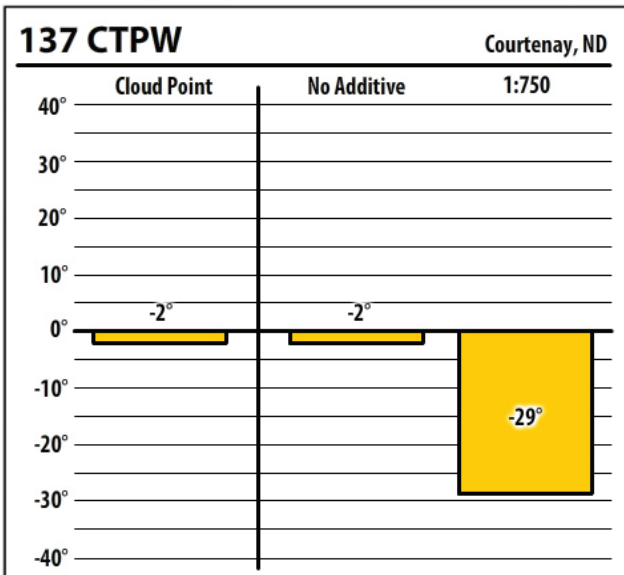

Winter Fuel Test Results

Learn more about our Winter Fuel Additive technology at schaefferoil.com

North Dakota

November 2019