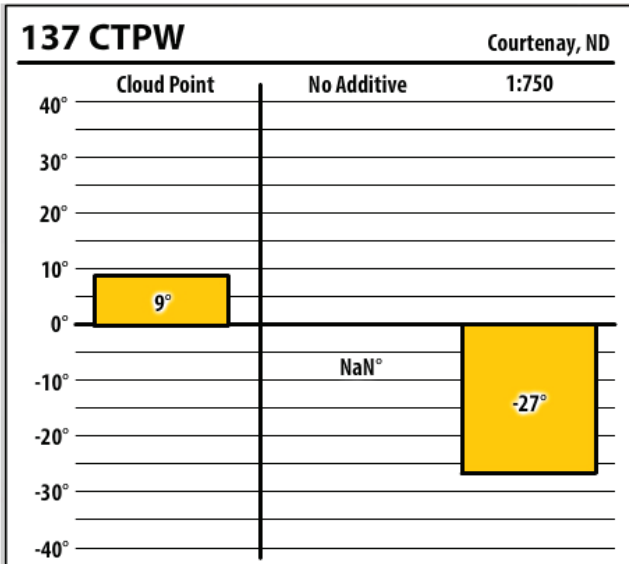

# Winter Fuel Test Results

Learn more about our Winter Fuel Additive technology at [schaefferoil.com](http://schaefferoil.com)

North Dakota

November 2019