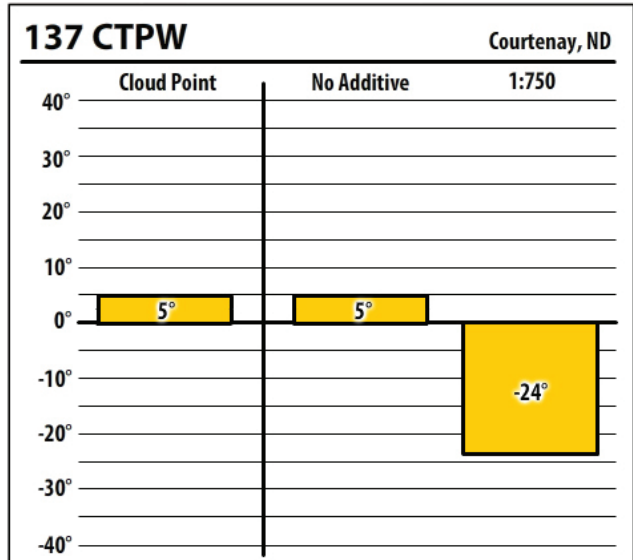

Winter Fuel Test Results

Learn more about our Winter Fuel Additive technology at schaefferoil.com

North Dakota

November 2019