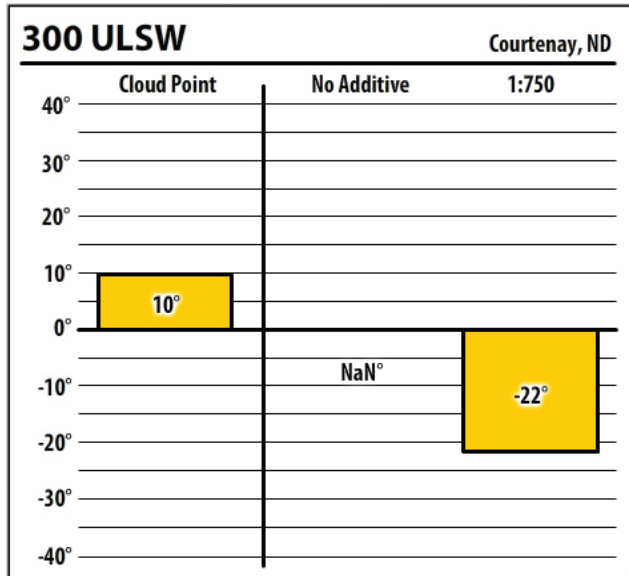

Winter Fuel Test Results

Learn more about our Winter Fuel Additive technology at schaefferoil.com

North Dakota

November 2019