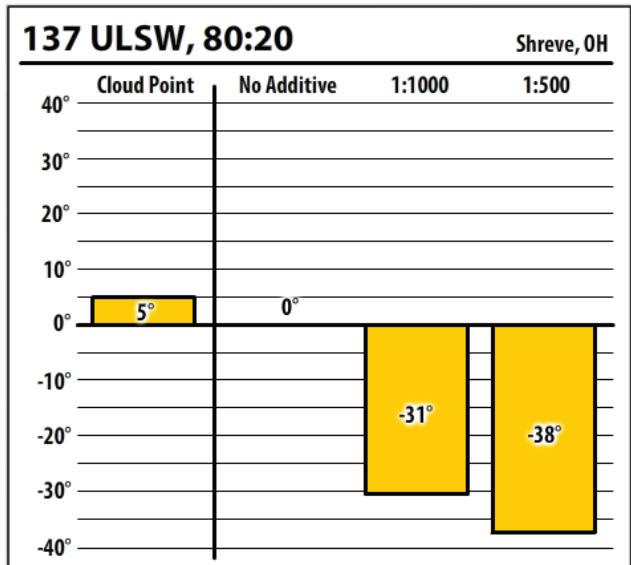

137 ULSW, 70:30

Shreve, OH

Winter Fuel Test Results

Learn more about our Winter Fuel Additive technology at schaefferoil.com

Ohio

December 2019

Winter Fuel Test Results

Learn more about our Winter Fuel Additive technology at schaefferoil.com