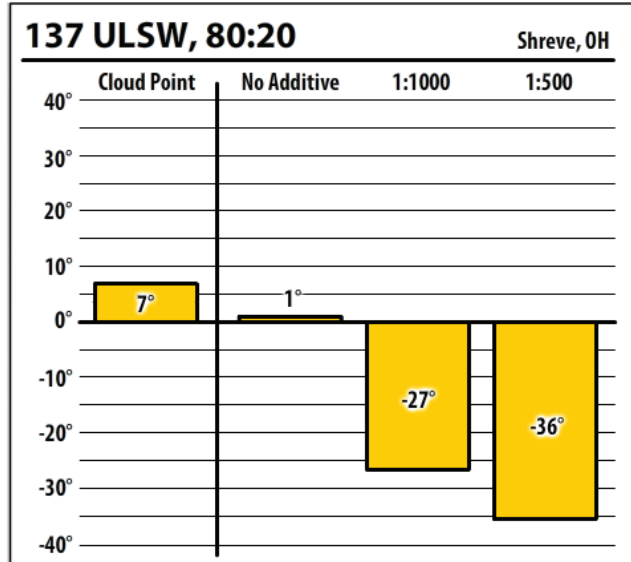

Winter Fuel Test Results

Learn more about our Winter Fuel Additive technology at schaefferoil.com

Ohio

December 2019