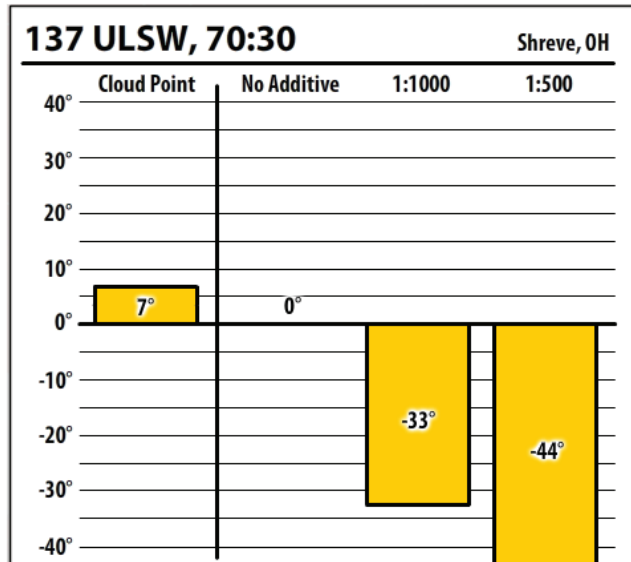

Winter Fuel Test Results

Learn more about our Winter Fuel Additive technology at schaefferoil.com

Ohio

December 2019