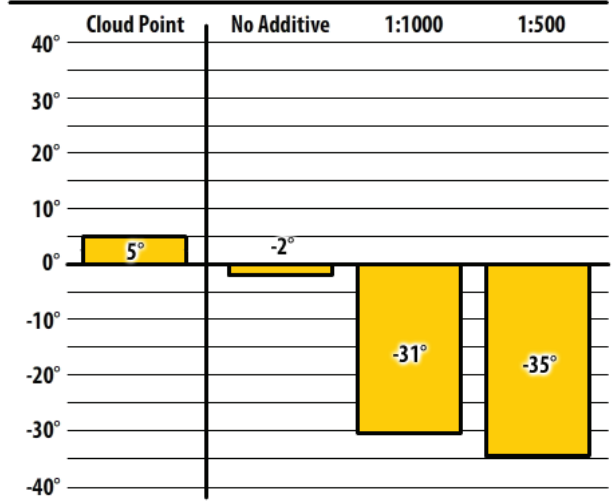

Ohio

December 2019

137 ULSW, Diesel

Shreve, OH

137 ULSW, 80:20

Shreve, OH

137 ULSW, 90:10

Shreve, OH