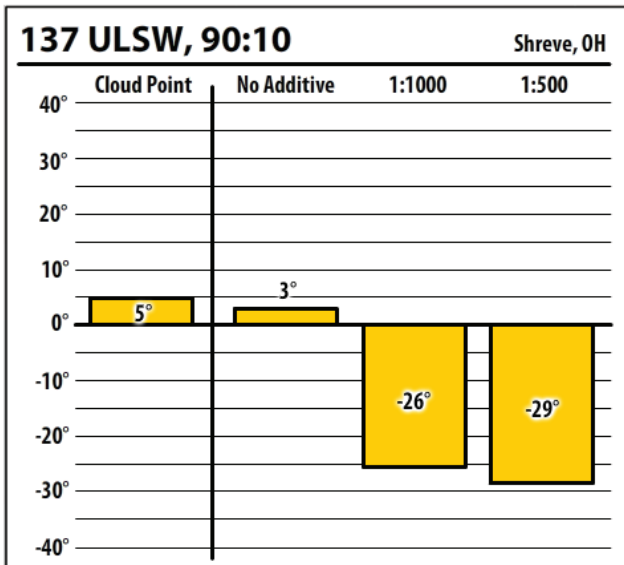

137 ULSW, 70:30

Shreve, OH

Winter Fuel Test Results

Learn more about our Winter Fuel Additive technology at schaefferoil.com

Ohio

December 2019

Winter Fuel Test Results

Learn more about our Winter Fuel Additive technology at schaefferoil.com