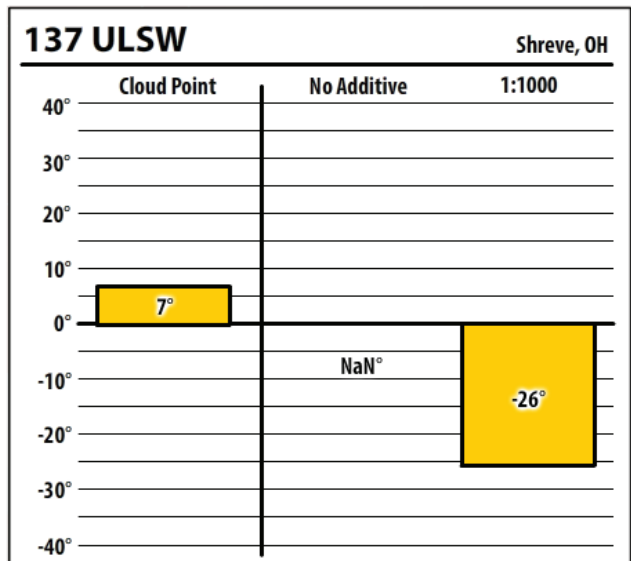

Winter Fuel Test Results

Learn more about our Winter Fuel Additive technology at schaefferoil.com

Ohio

December 2019