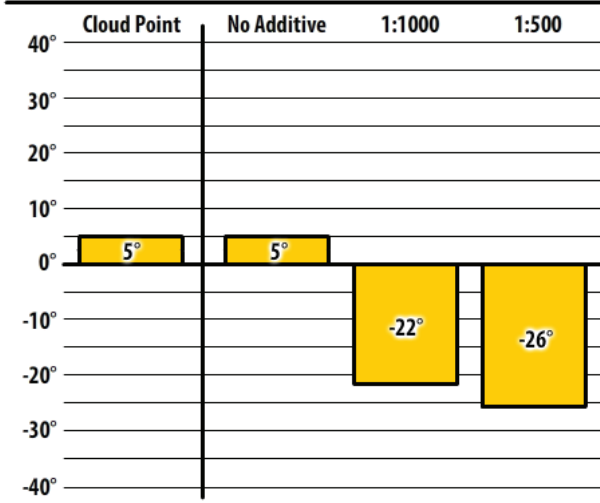

Ohio

December 2019

137 ULSW, Diesel

Shreve, OH

137 ULSW, 80:20

Shreve, OH

137 ULSW, 90:10

Shreve, OH