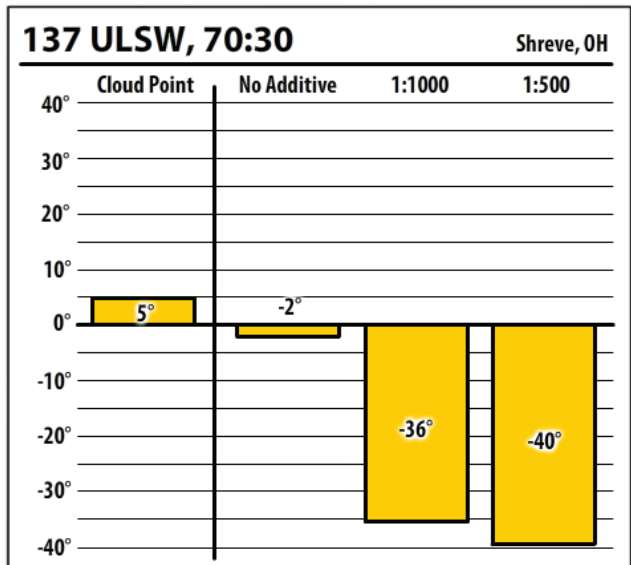

137 ULSW, 70:30

Shreve, OH

Winter Fuel Test Results

Learn more about our Winter Fuel Additive technology at schaefferoil.com

Ohio

December 2019

Winter Fuel Test Results

Learn more about our Winter Fuel Additive technology at schaefferoil.com