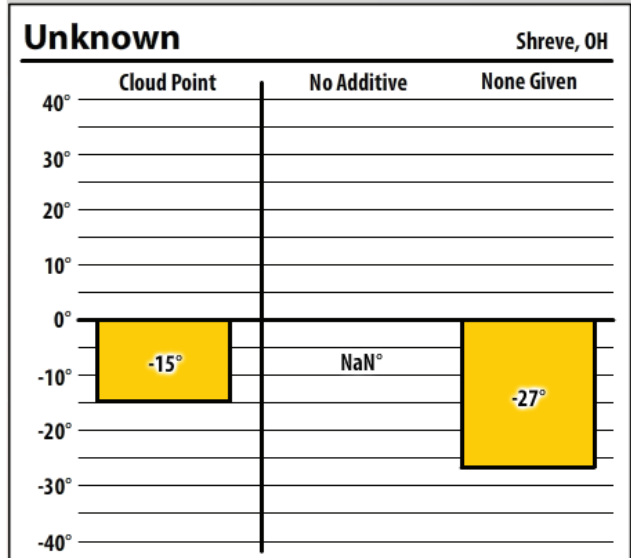

Winter Fuel Test Results

Learn more about our Winter Fuel Additive technology at schaefferoil.com

Ohio

December 2019