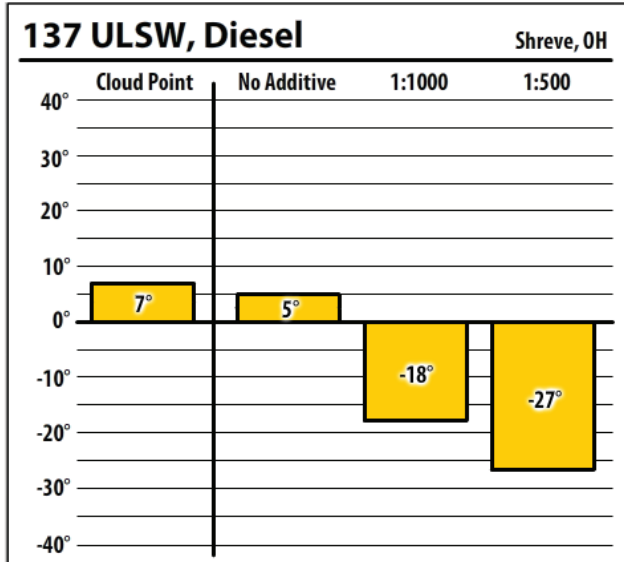

Winter Fuel Test Results

Learn more about our Winter Fuel Additive technology at schaefferoil.com

Ohio

December 2019