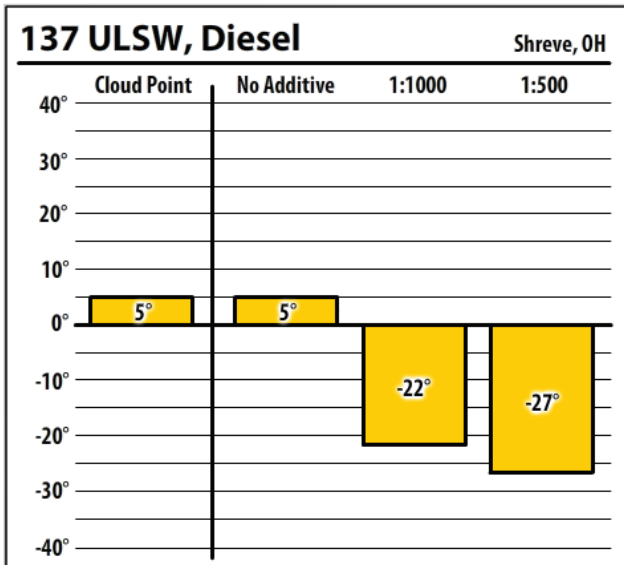

Ohio

December 2019

137 ULSW, Diesel

Shreve, OH

137 ULSW, 80:20

Shreve, OH

137 ULSW, 90:10

Shreve, OH

137 ULSW, 70:30

Shreve, OH

Winter Fuel Test Results

Learn more about our Winter Fuel Additive technology at schaefferoil.com

Ohio

December 2019

Winter Fuel Test Results

Learn more about our Winter Fuel Additive technology at schaefferoil.com