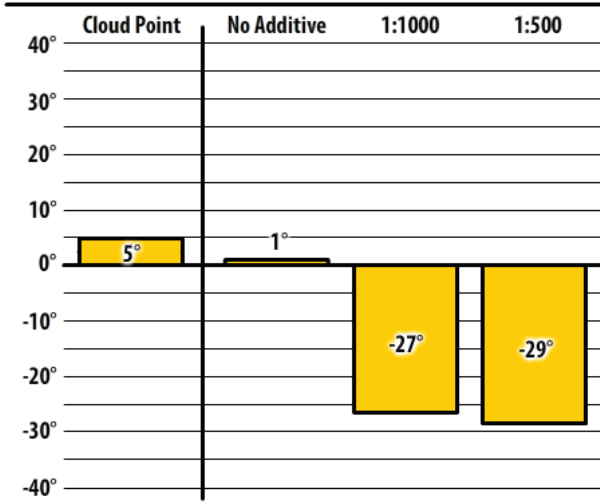

Ohio

December 2019

137 ULSW, Diesel

Shreve, OH

137 ULSW, 80:20

Shreve, OH

137 ULSW, 90:10

Shreve, OH