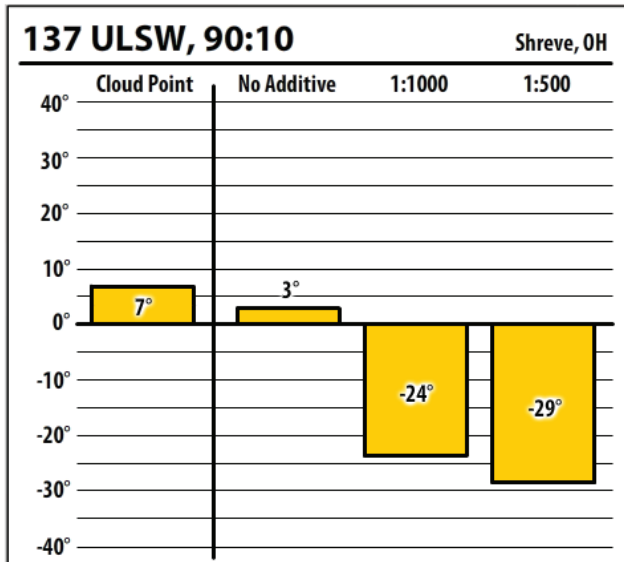

Winter Fuel Test Results

Learn more about our Winter Fuel Additive technology at schaefferoil.com

Ohio

December 2019