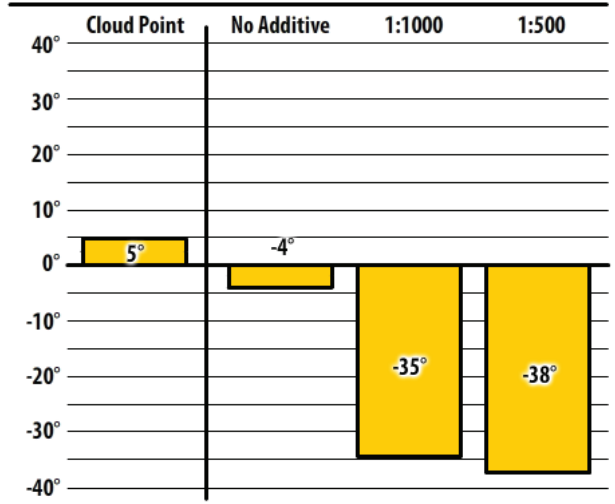

137 ULSW, 70:30

Shreve, OH