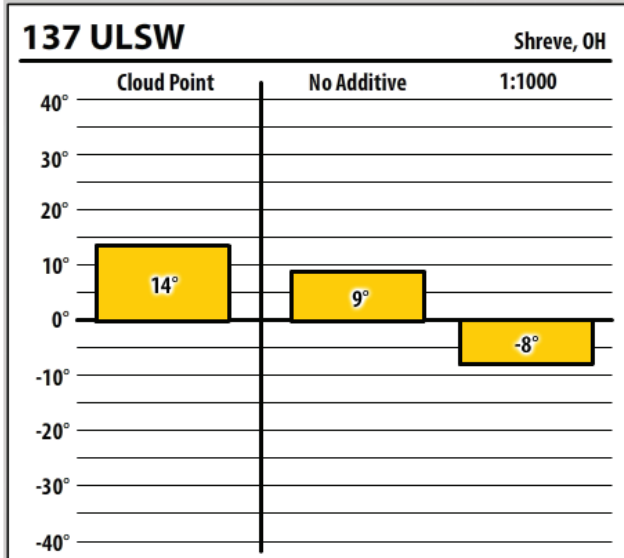

Winter Fuel Test Results

Learn more about our Winter Fuel Additive technology at schaefferoil.com

Ohio

December 2019