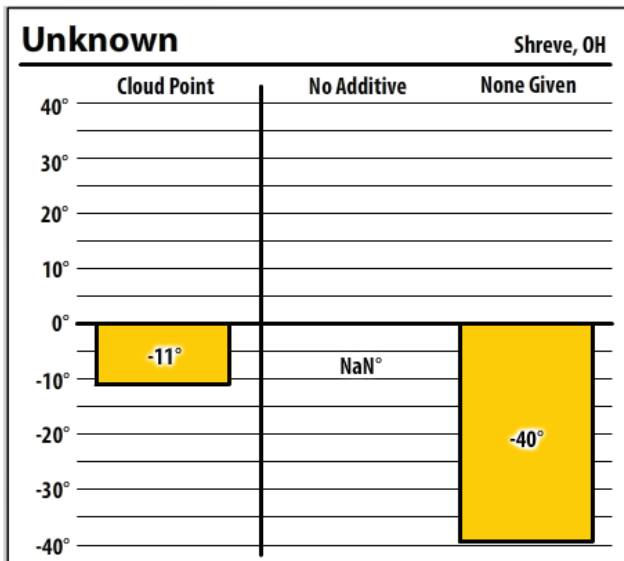

Winter Fuel Test Results

Learn more about our Winter Fuel Additive technology at schaefferoil.com

Ohio

December 2019