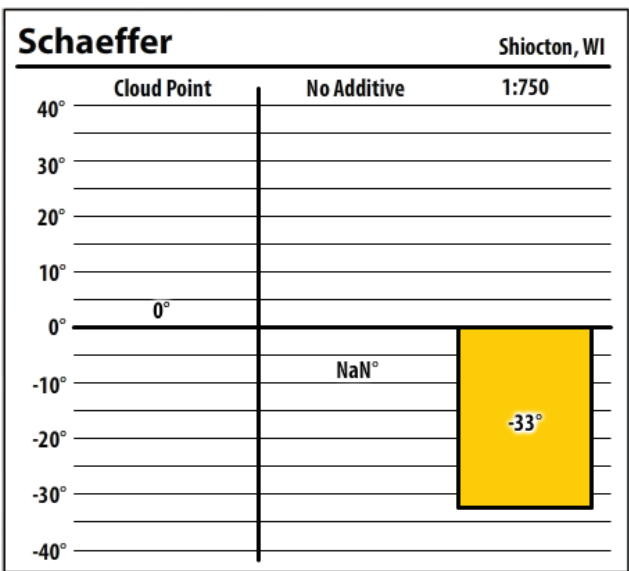

Wisconsin

December 2019

Winter Fuel Test Results

Learn more about our Winter Fuel Additive technology at schaefferoil.com

Wisconsin

December 2019

Winter Fuel Test Results

Learn more about our Winter Fuel Additive technology at schaefferoil.com