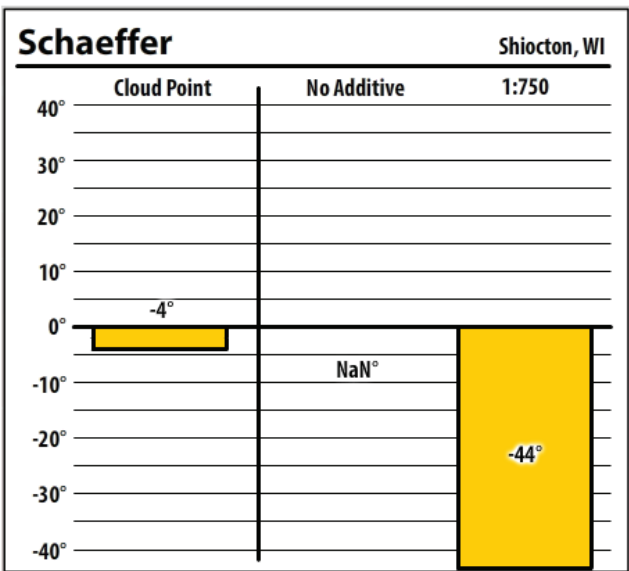

Wisconsin

December 2019

Winter Fuel Test Results

Learn more about our Winter Fuel Additive technology at schaefferoil.com

Wisconsin

December 2019

Winter Fuel Test Results

Learn more about our Winter Fuel Additive technology at schaefferoil.com