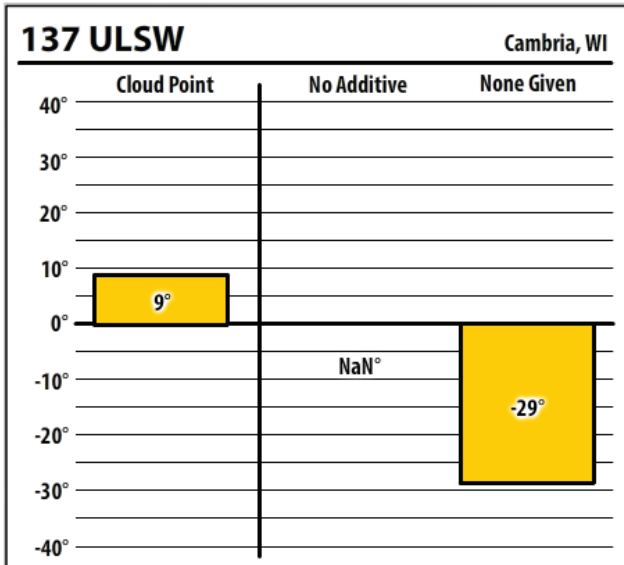

Winter Fuel Test Results

Learn more about our Winter Fuel Additive technology at schaefferoil.com

Wisconsin

December 2019