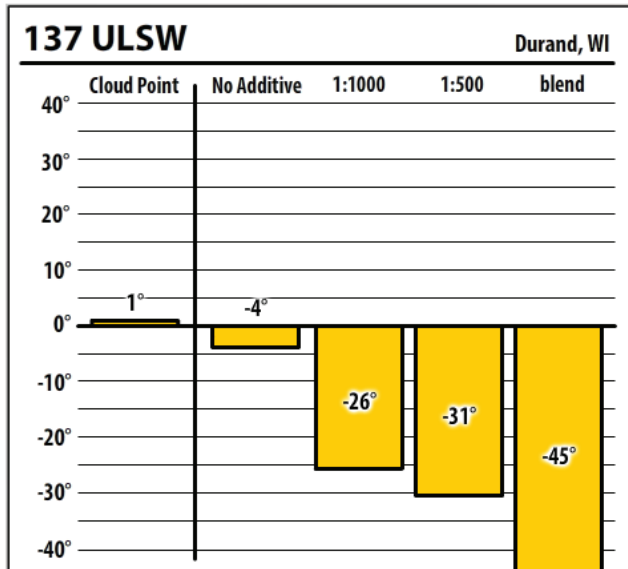

Winter Fuel Test Results

Learn more about our Winter Fuel Additive technology at schaefferoil.com

Wisconsin

December 2019

Winter Fuel Test Results

Learn more about our Winter Fuel Additive technology at schaefferoil.com