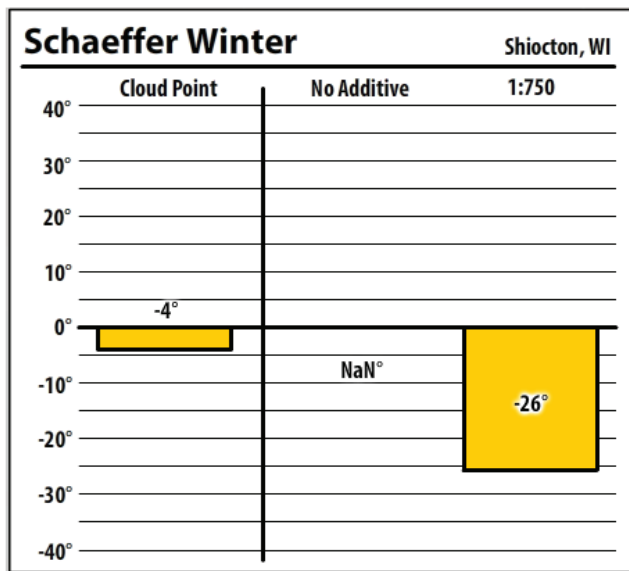

Wisconsin

December 2019

Winter Fuel Test Results

Learn more about our Winter Fuel Additive technology at schaefferoil.com

Wisconsin

December 2019

Winter Fuel Test Results

Learn more about our Winter Fuel Additive technology at schaefferoil.com