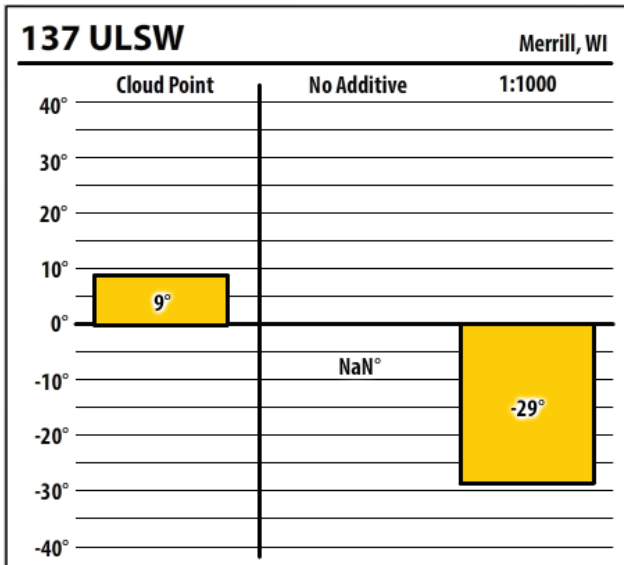

Winter Fuel Test Results

Learn more about our Winter Fuel Additive technology at schaefferoil.com

Wisconsin

December 2019