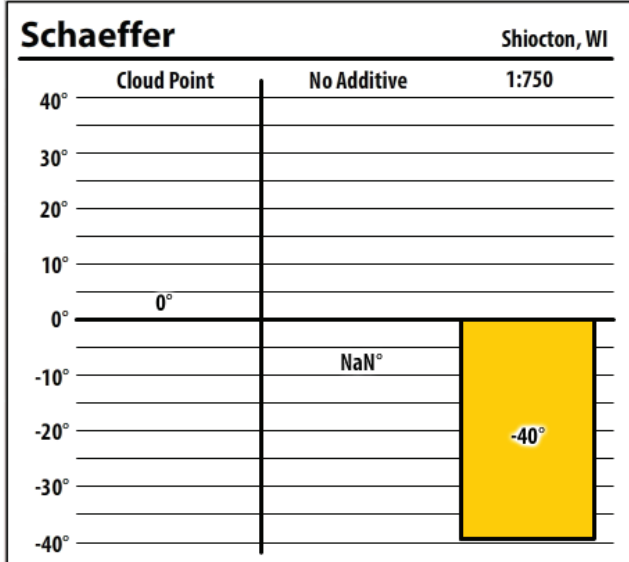

Wisconsin

December 2019

Winter Fuel Test Results

Learn more about our Winter Fuel Additive technology at schaefferoil.com

Wisconsin

December 2019

Winter Fuel Test Results

Learn more about our Winter Fuel Additive technology at schaefferoil.com