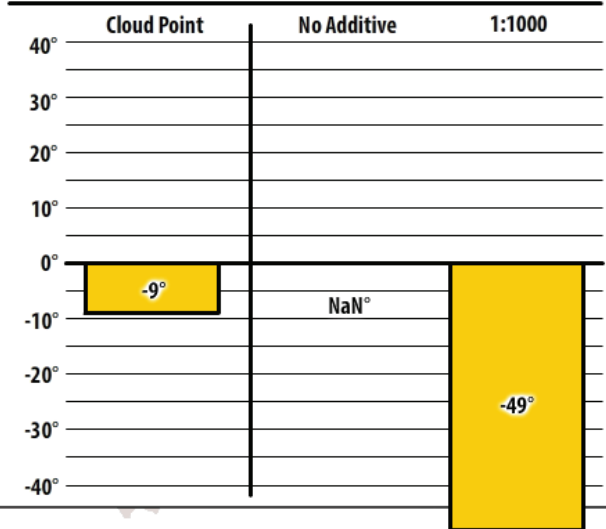

Winter Fuel Test Results

Learn more about our Winter Fuel Additive technology at schaefferoil.com

Wisconsin

February 2019

137 ULSW Merrill, WI

137 ULSW Merrill, WI

137 ULSW Merrill, WI

Winter Fuel Test Results