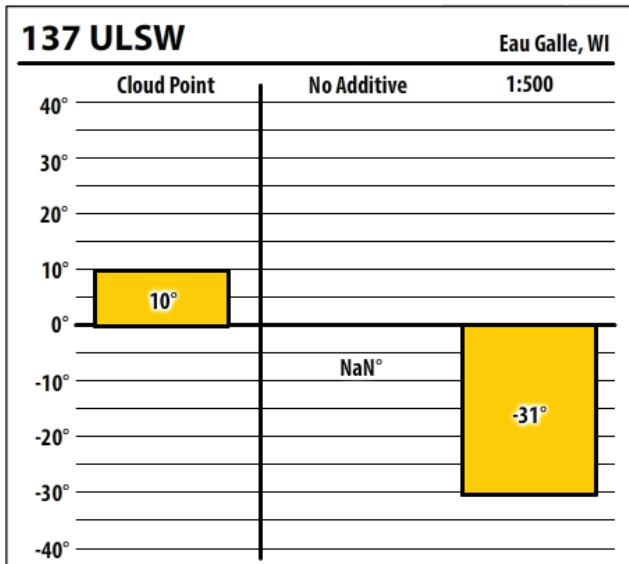

Winter Fuel Test Results

Learn more about our Winter Fuel Additive technology at schaefferoil.com

Wisconsin

February 2019