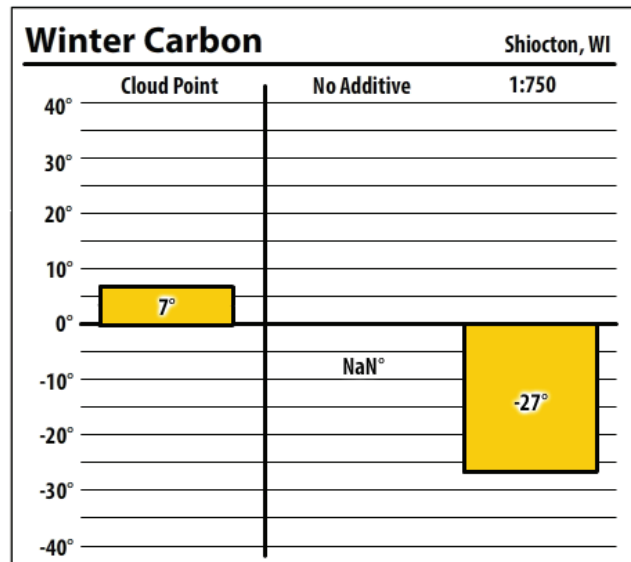

Winter Fuel Test Results

Learn more about our Winter Fuel Additive technology at schaefferoil.com

Wisconsin

February 2019