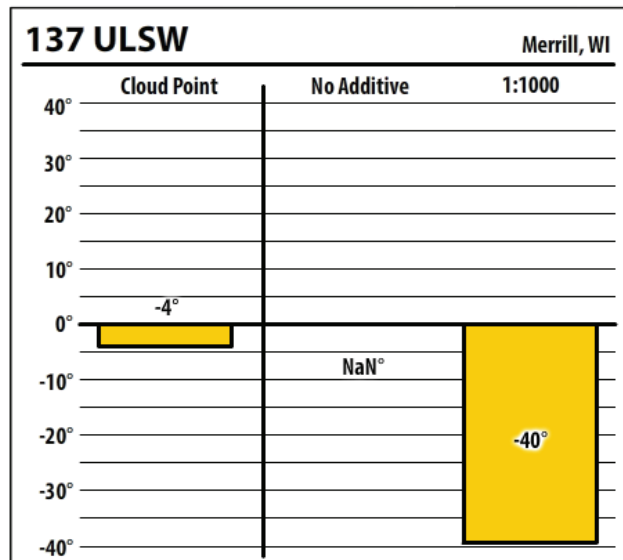

Winter Fuel Test Results

Learn more about our Winter Fuel Additive technology at schaefferoil.com

Wisconsin

February 2019