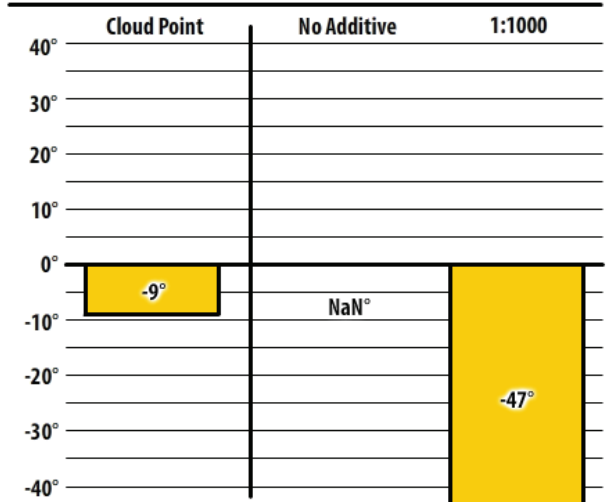

Winter Fuel Test Results

Learn more about our Winter Fuel Additive technology at schaefferoil.com

Wisconsin

February 2019

137 ULSW Merrill, WI

137 ULSW Merrill, WI

137 ULSW Merrill, WI

Winter Fuel Test Results