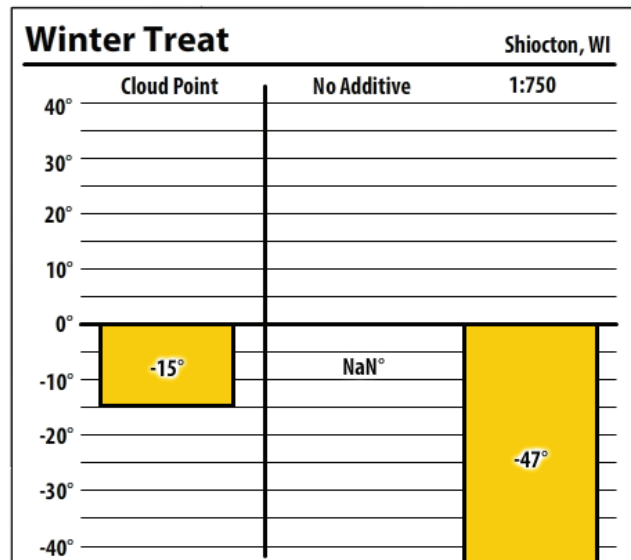

Winter Fuel Test Results

Learn more about our Winter Fuel Additive technology at schaefferoil.com

Wisconsin

February 2019