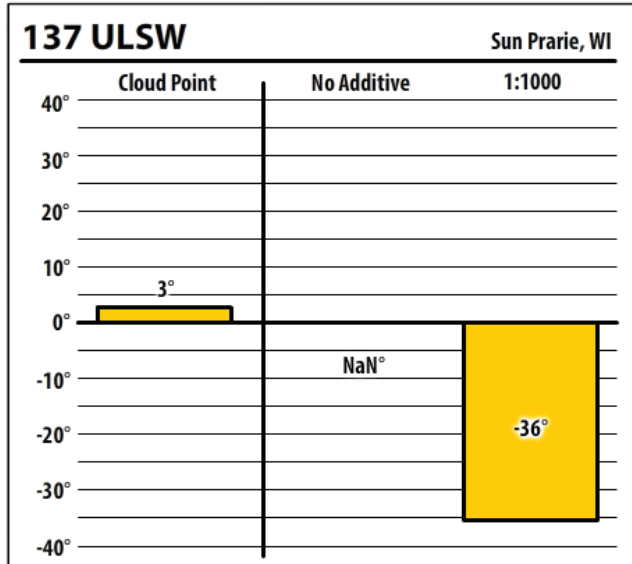

Winter Fuel Test Results

Learn more about our Winter Fuel Additive technology at schaefferoil.com

Wisconsin

February 2019