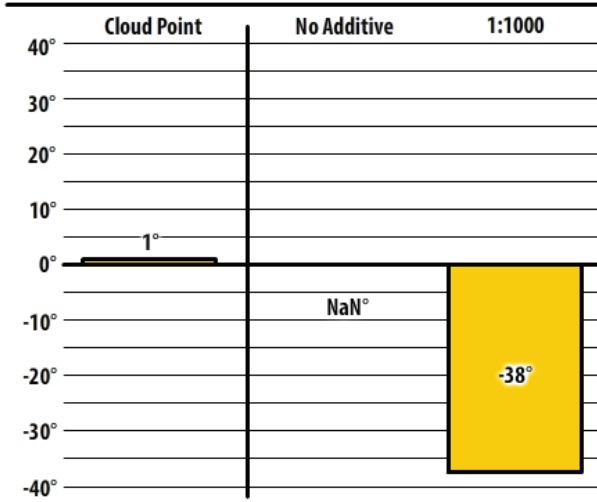

Winter Fuel Test Results

Learn more about our Winter Fuel Additive technology at schaefferoil.com

Wisconsin

February 2019

137 ULSW Merrill, WI

137 ULSW Merrill, WI

137 ULSW Merrill, WI

Winter Fuel Test Results