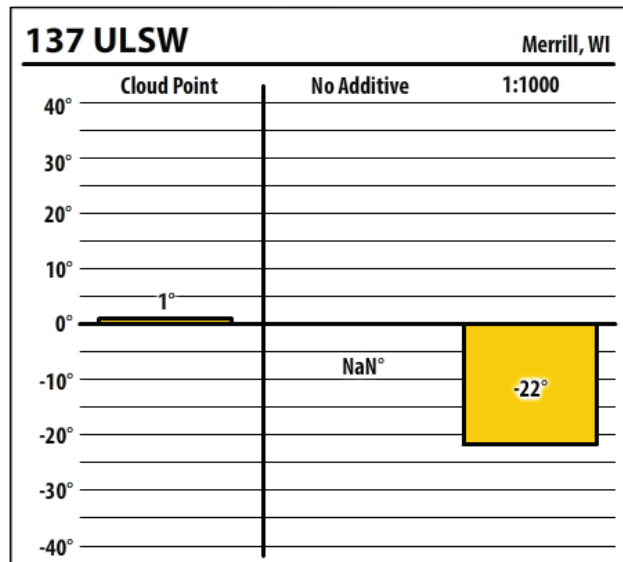

Winter Fuel Test Results

Learn more about our Winter Fuel Additive technology at schaefferoil.com

Wisconsin

February 2019