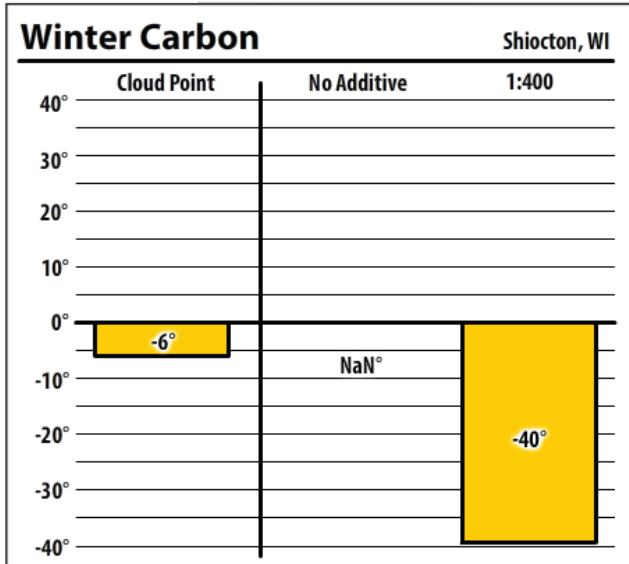

Winter Fuel Test Results

Learn more about our Winter Fuel Additive technology at schaefferoil.com

Wisconsin

February 2019