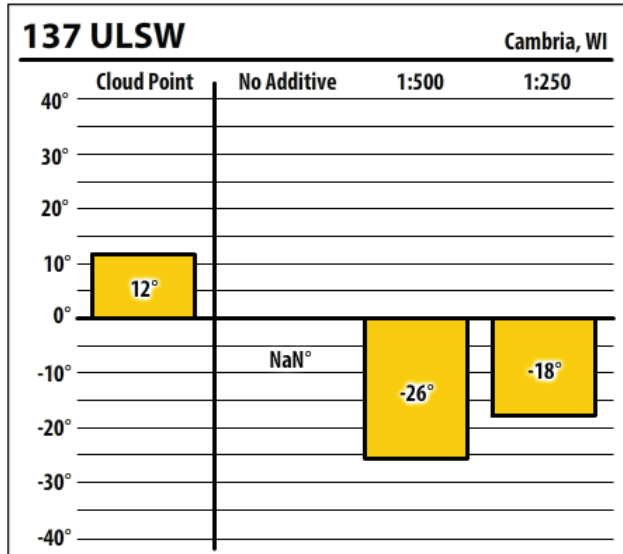

Winter Fuel Test Results

Learn more about our Winter Fuel Additive technology at schaefferoil.com

Wisconsin

January 2019