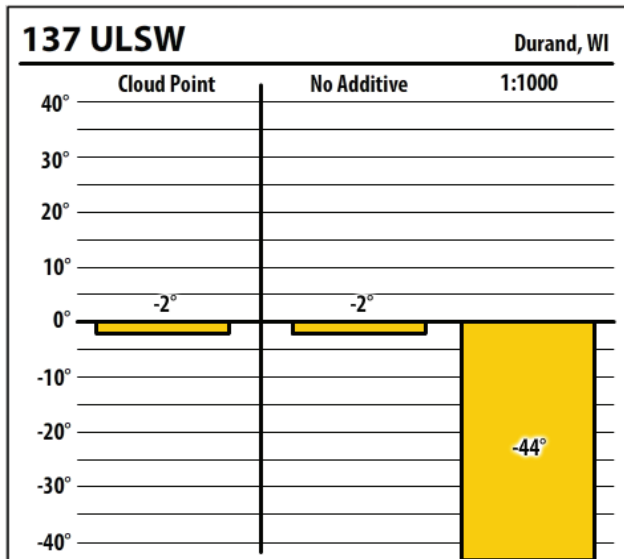

Winter Fuel Test Results

Learn more about our Winter Fuel Additive technology at schaefferoil.com

Wisconsin

January 2019