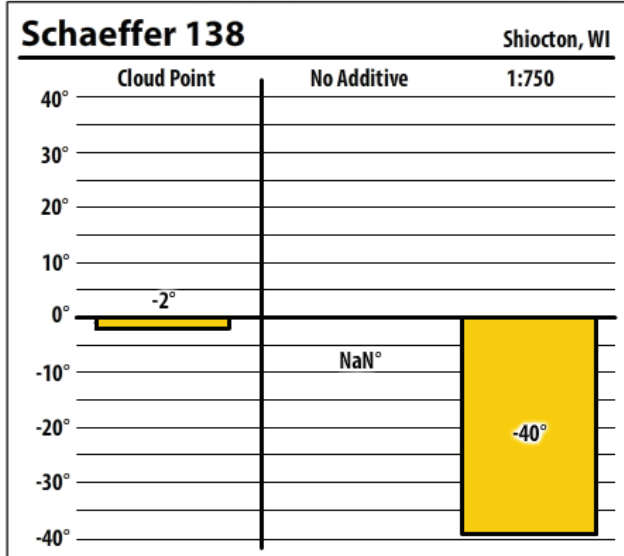

Winter Fuel Test Results

Learn more about our Winter Fuel Additive technology at schaefferoil.com

Wisconsin

January 2019