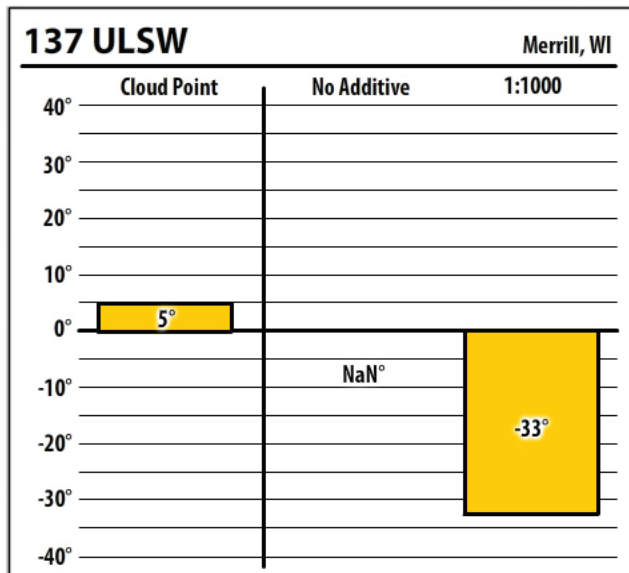

Winter Fuel Test Results

Learn more about our Winter Fuel Additive technology at schaefferoil.com

Wisconsin

November 2019