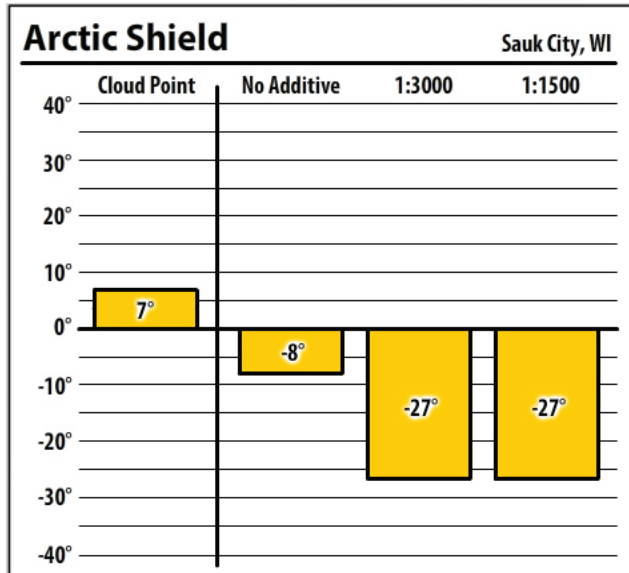

Winter Fuel Test Results

Learn more about our Winter Fuel Additive technology at schaefferoil.com

Wisconsin

November 2019