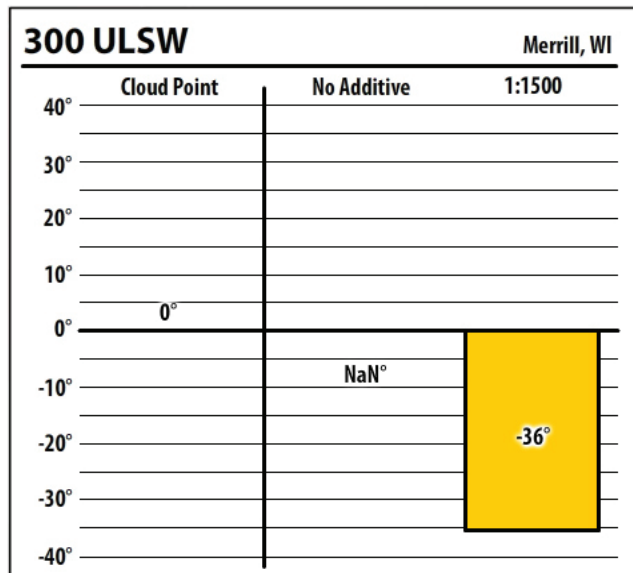

Winter Fuel Test Results

Learn more about our Winter Fuel Additive technology at schaefferoil.com

Wisconsin

November 2019