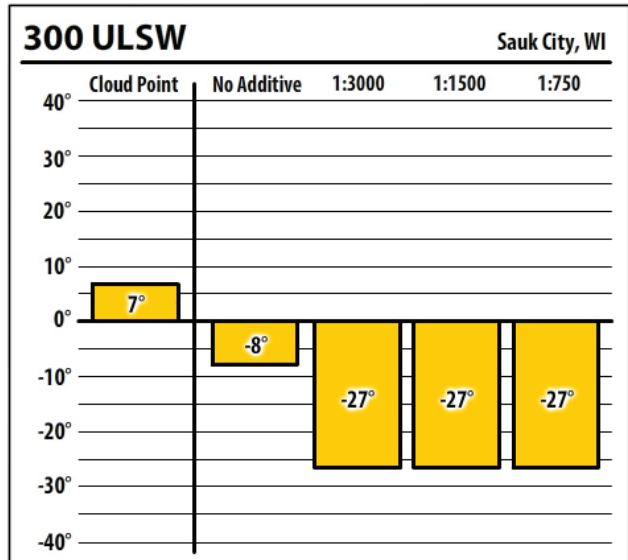

Winter Fuel Test Results

Learn more about our Winter Fuel Additive technology at schaefferoil.com

Wisconsin

November 2019