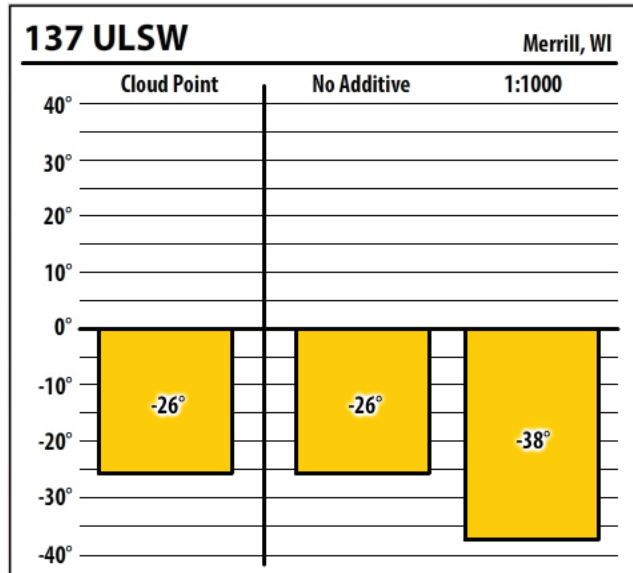

Winter Fuel Test Results

Learn more about our Winter Fuel Additive technology at schaefferoil.com

Wisconsin

November 2019