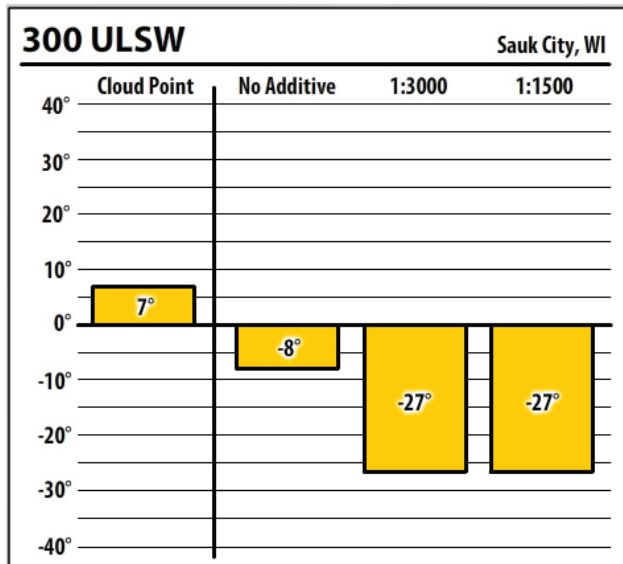

Winter Fuel Test Results

Learn more about our Winter Fuel Additive technology at schaefferoil.com

Wisconsin

November 2019