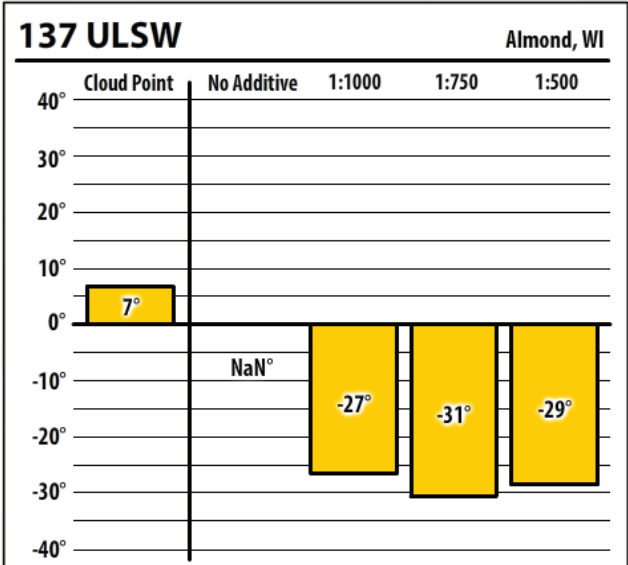

137 ULSW 1:1000

Merrill, WI

Winter Fuel Test Results

Learn more about our Winter Fuel Additive technology at schaefferoil.com

Wisconsin

November 2019

Winter Fuel Test Results

Learn more about our Winter Fuel Additive technology at schaefferoil.com