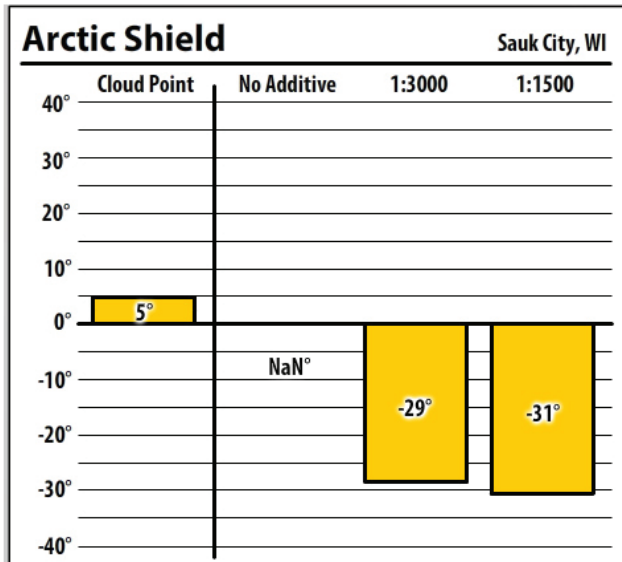

Winter Fuel Test Results

Learn more about our Winter Fuel Additive technology at schaefferoil.com

Wisconsin

November 2019