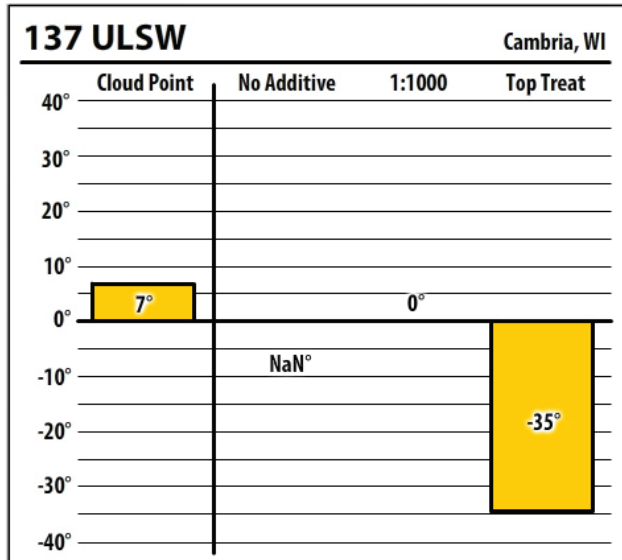

Winter Fuel Test Results

Learn more about our Winter Fuel Additive technology at schaefferoil.com

Wisconsin

November 2019

Winter Fuel Test Results

Learn more about our Winter Fuel Additive technology at schaefferoil.com