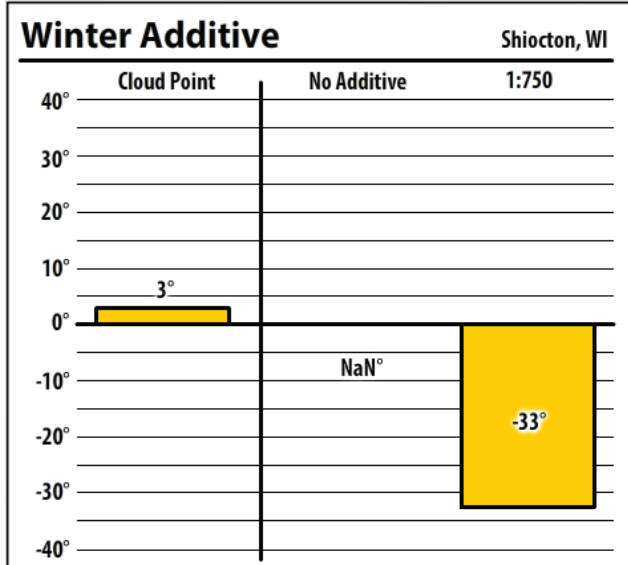

137 ULSW 1:1000

Merrill, WI

Winter Fuel Test Results

Learn more about our Winter Fuel Additive technology at schaefferoil.com

Wisconsin

November 2019

Winter Fuel Test Results

Learn more about our Winter Fuel Additive technology at schaefferoil.com