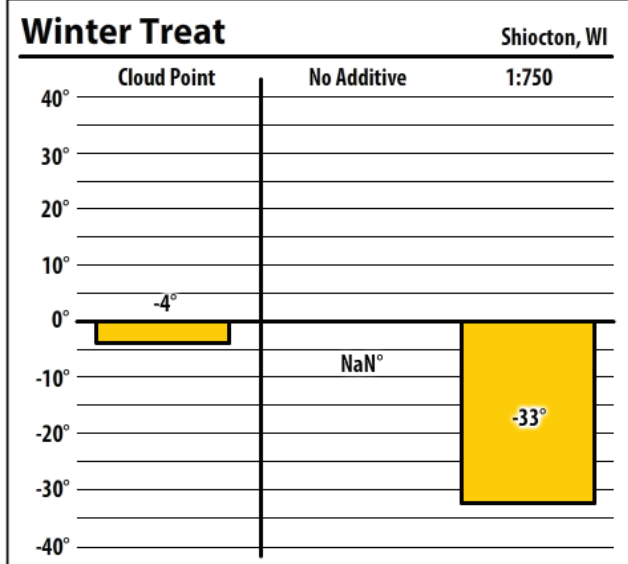

137 ULSW 1:1000

Merrill, WI

Winter Fuel Test Results

Learn more about our Winter Fuel Additive technology at schaefferoil.com

Wisconsin

November 2019

Winter Fuel Test Results

Learn more about our Winter Fuel Additive technology at schaefferoil.com