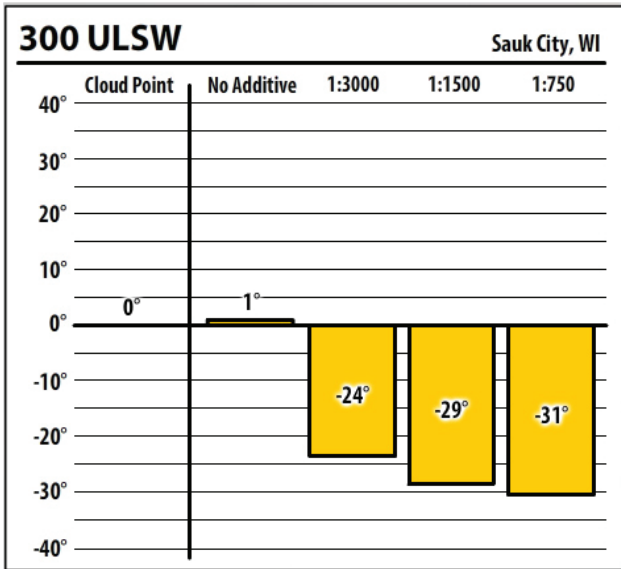

Winter Fuel Test Results

Learn more about our Winter Fuel Additive technology at schaefferoil.com

Wisconsin

November 2019