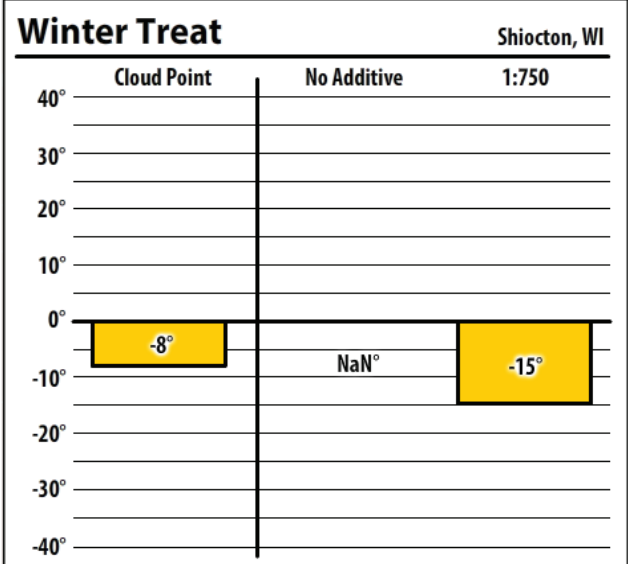

137 ULSW 1:1000

Merrill, WI

Winter Fuel Test Results

Learn more about our Winter Fuel Additive technology at schaefferoil.com

Wisconsin

November 2019

Winter Fuel Test Results

Learn more about our Winter Fuel Additive technology at schaefferoil.com