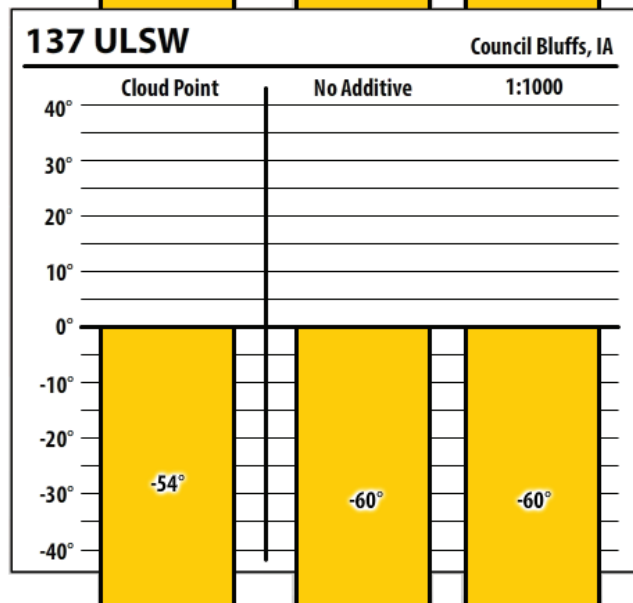

Winter Fuel Test Results

Learn more about our Winter Fuel Additive technology at schaefferoil.com

Iowa

January 2020