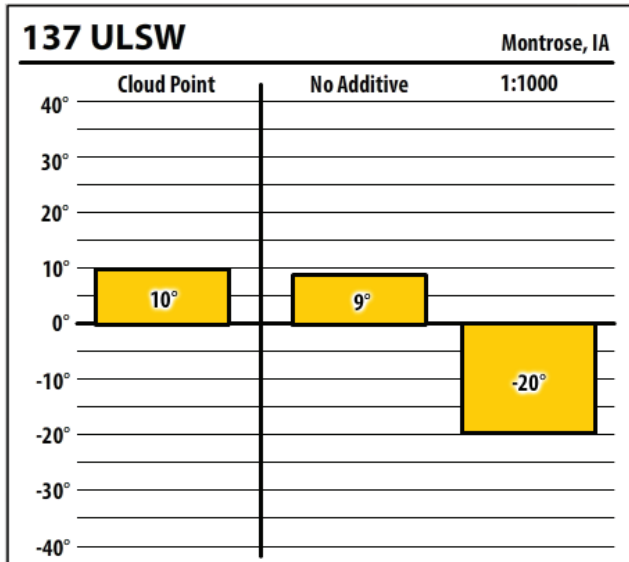

Winter Fuel Test Results

Learn more about our Winter Fuel Additive technology at schaefferoil.com

Iowa

January 2020