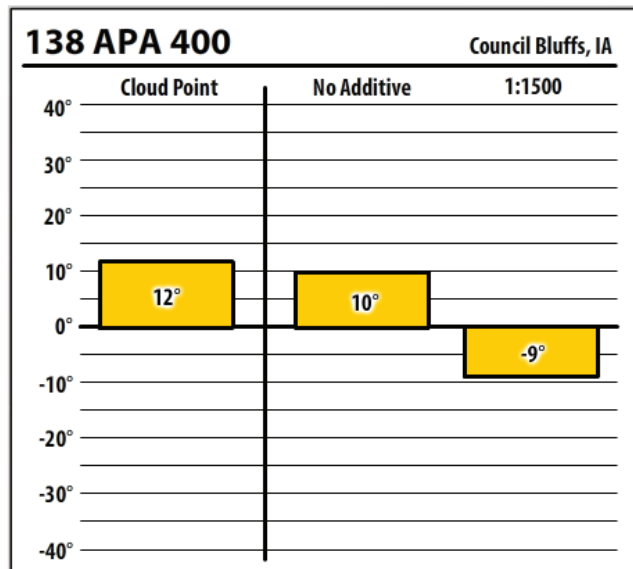

Winter Fuel Test Results

Learn more about our Winter Fuel Additive technology at schaefferoil.com

Iowa

January 2020