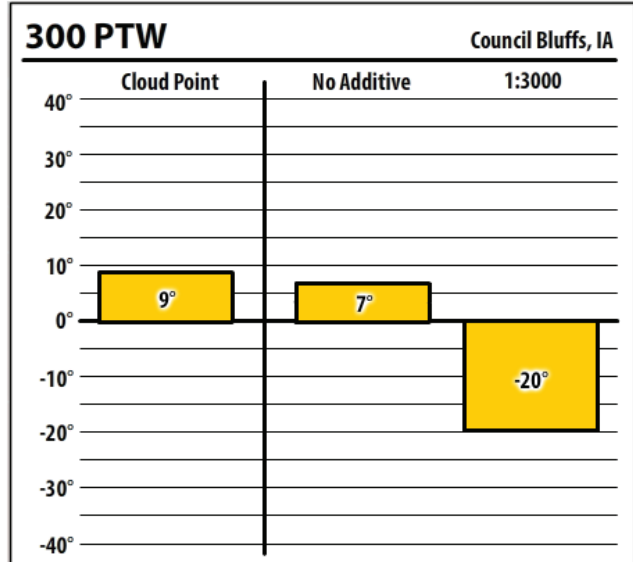

Winter Fuel Test Results

Learn more about our Winter Fuel Additive technology at schaefferoil.com

Iowa

January 2020