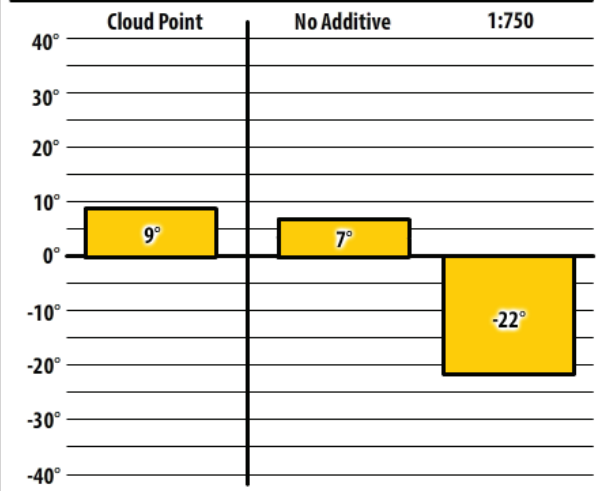

Iowa

January 2020

300 ULSW Council Bluffs, IA

138 APA 400 Council Bluffs, IA

300 PTW Council Bluffs, IA

137 CTPW Council Bluffs, IA

Winter Fuel Test Results

Learn more about our Winter Fuel Additive technology at schaefferoil.com