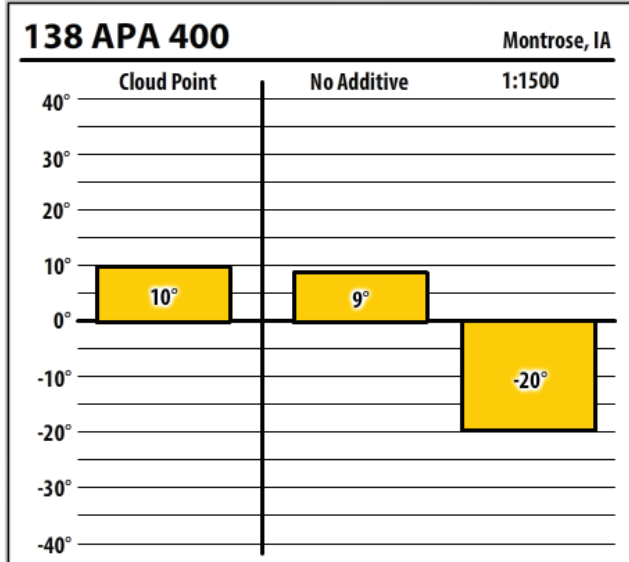

Winter Fuel Test Results

Learn more about our Winter Fuel Additive technology at schaefferoil.com

Iowa

January 2020