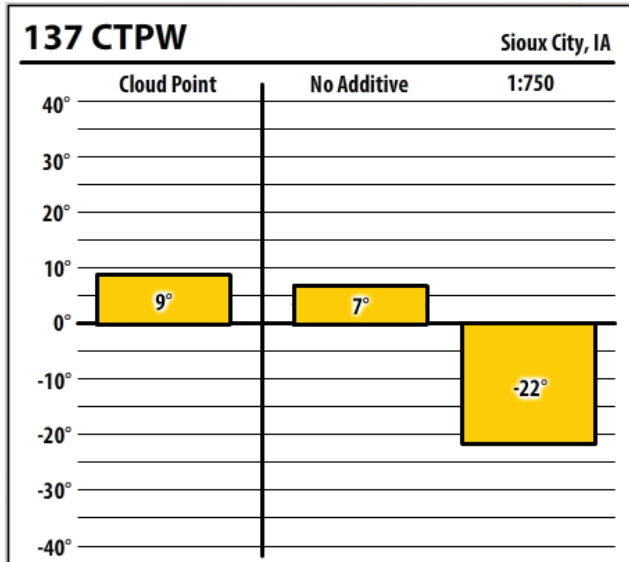

Winter Fuel Test Results

Learn more about our Winter Fuel Additive technology at schaefferoil.com

Iowa

January 2020