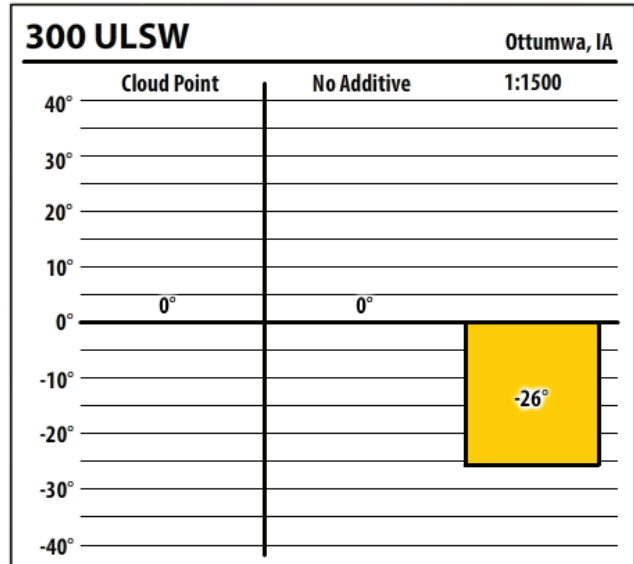

Winter Fuel Test Results

Learn more about our Winter Fuel Additive technology at schaefferoil.com

Iowa

January 2020