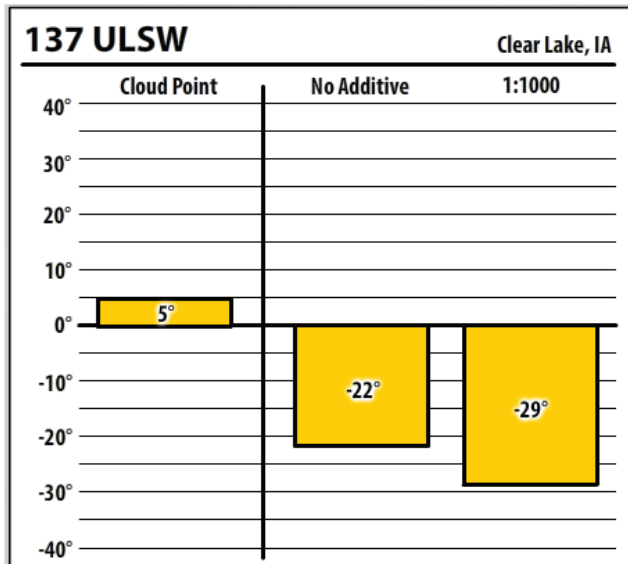

Winter Fuel Test Results

Learn more about our Winter Fuel Additive technology at schaefferoil.com

Iowa

January 2020