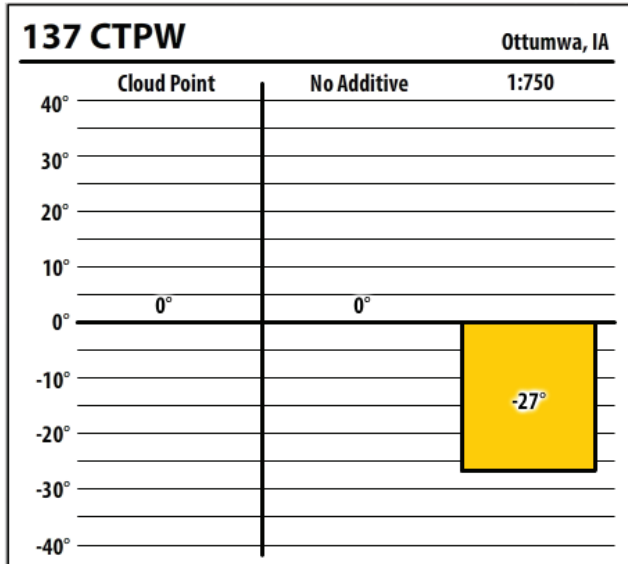

Winter Fuel Test Results

Learn more about our Winter Fuel Additive technology at schaefferoil.com

Iowa

January 2020