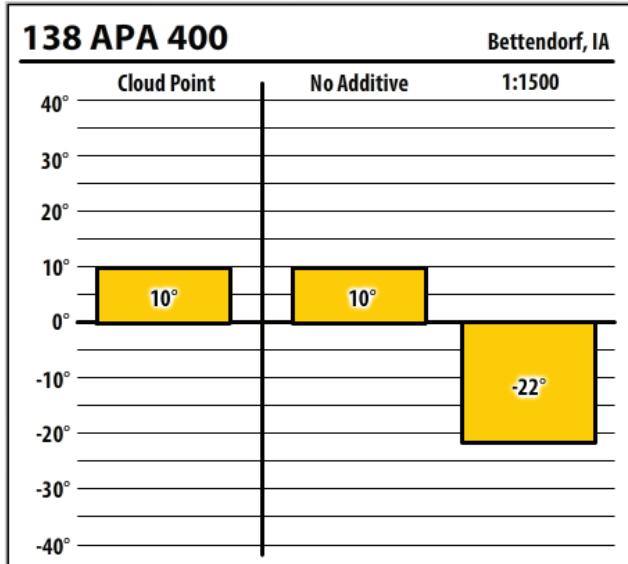

Winter Fuel Test Results

Learn more about our Winter Fuel Additive technology at schaefferoil.com

Iowa

January 2020