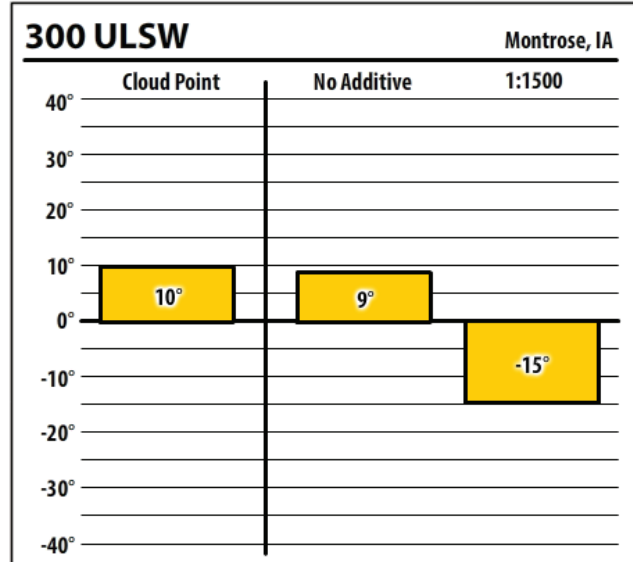

Winter Fuel Test Results

Learn more about our Winter Fuel Additive technology at schaefferoil.com

Iowa

January 2020