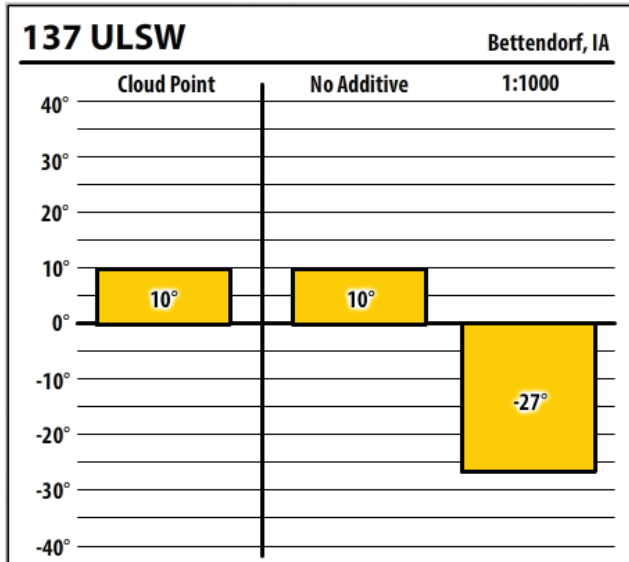

Winter Fuel Test Results

Learn more about our Winter Fuel Additive technology at schaefferoil.com

Iowa

January 2020