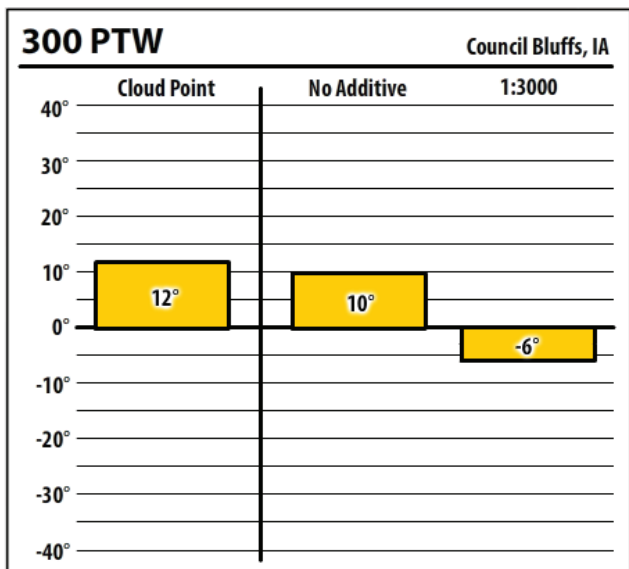

Winter Fuel Test Results

Learn more about our Winter Fuel Additive technology at schaefferoil.com

Iowa

January 2020