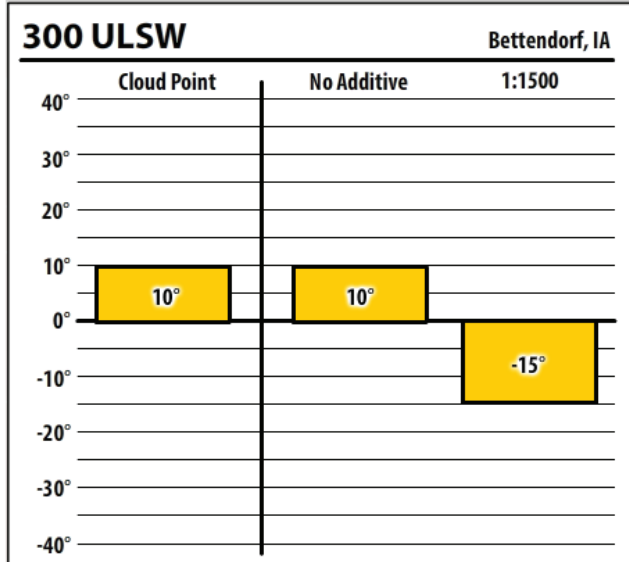

Winter Fuel Test Results

Learn more about our Winter Fuel Additive technology at schaefferoil.com

Iowa

January 2020