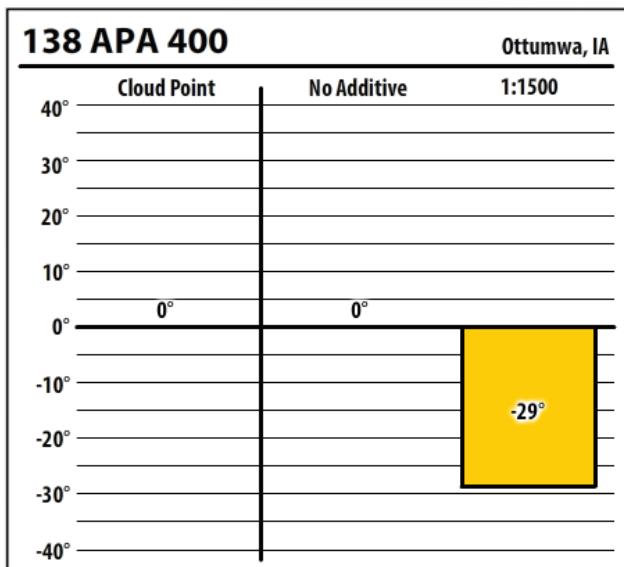

Winter Fuel Test Results

Learn more about our Winter Fuel Additive technology at schaefferoil.com

Iowa

January 2020