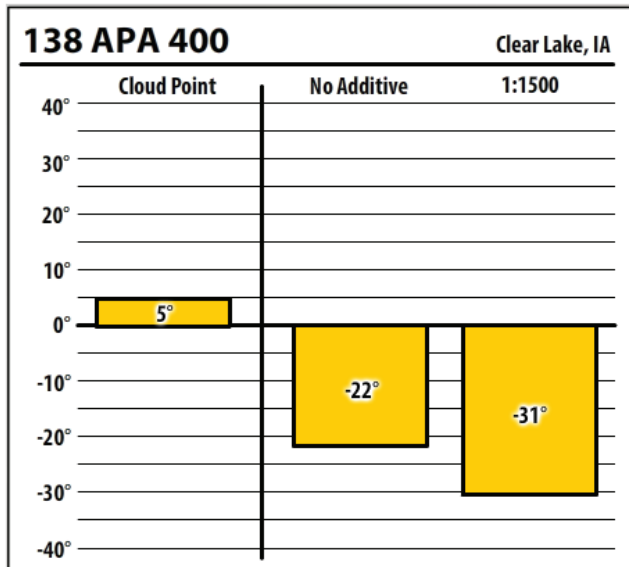

Winter Fuel Test Results

Learn more about our Winter Fuel Additive technology at schaefferoil.com

Iowa

January 2020