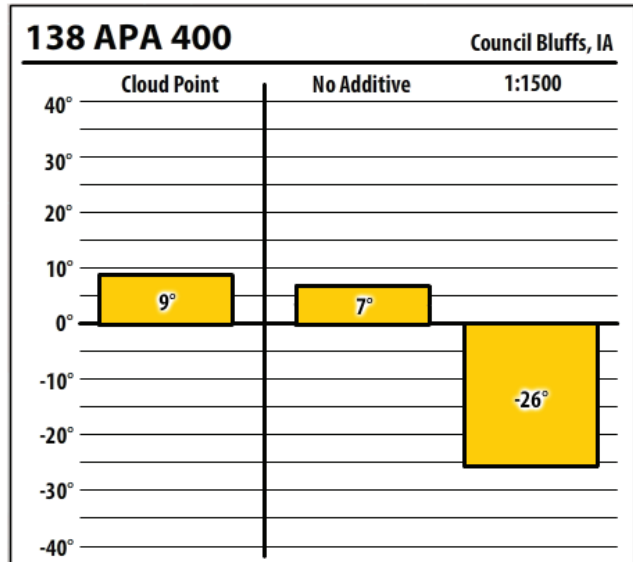

Winter Fuel Test Results

Learn more about our Winter Fuel Additive technology at schaefferoil.com

Iowa

January 2020