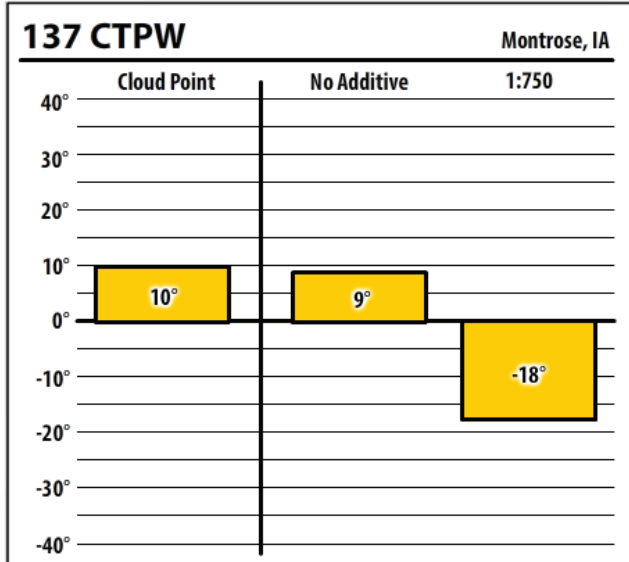

Winter Fuel Test Results

Learn more about our Winter Fuel Additive technology at schaefferoil.com

Iowa

January 2020