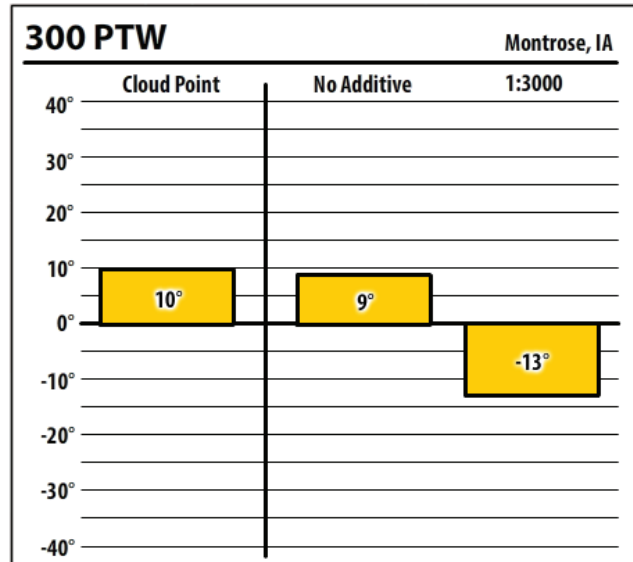

Winter Fuel Test Results

Learn more about our Winter Fuel Additive technology at schaefferoil.com

Iowa

January 2020