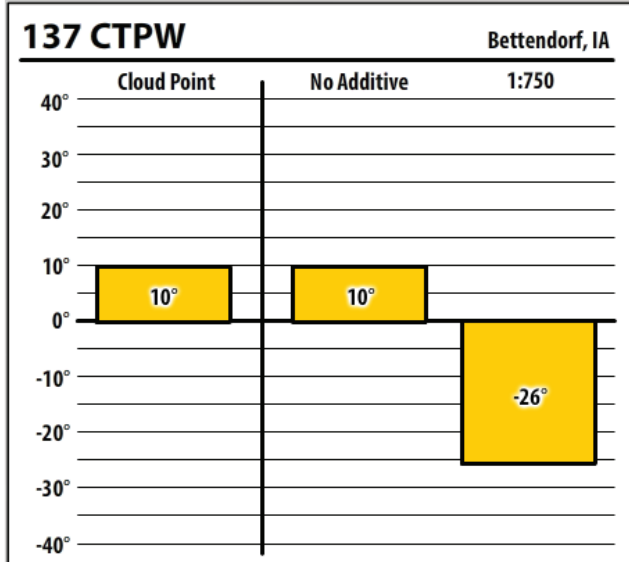

Winter Fuel Test Results

Learn more about our Winter Fuel Additive technology at schaefferoil.com

Iowa

January 2020