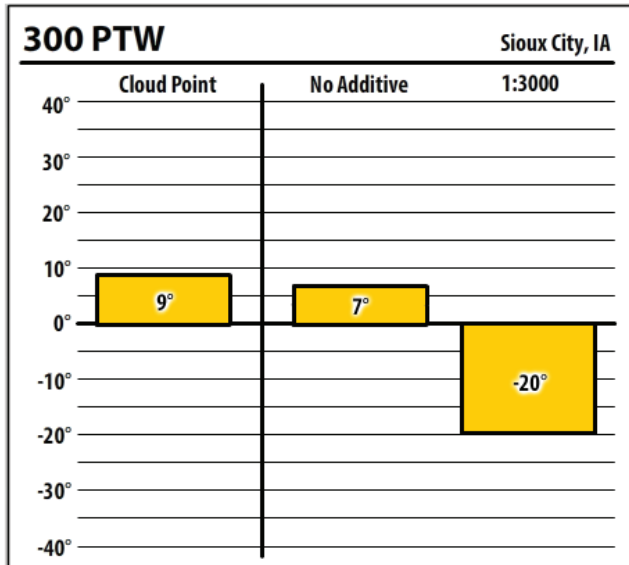

Iowa

January 2020

Winter Fuel Test Results

Learn more about our Winter Fuel Additive technology at schaefferoil.com

Iowa

January 2020

Winter Fuel Test Results

Learn more about our Winter Fuel Additive technology at schaefferoil.com