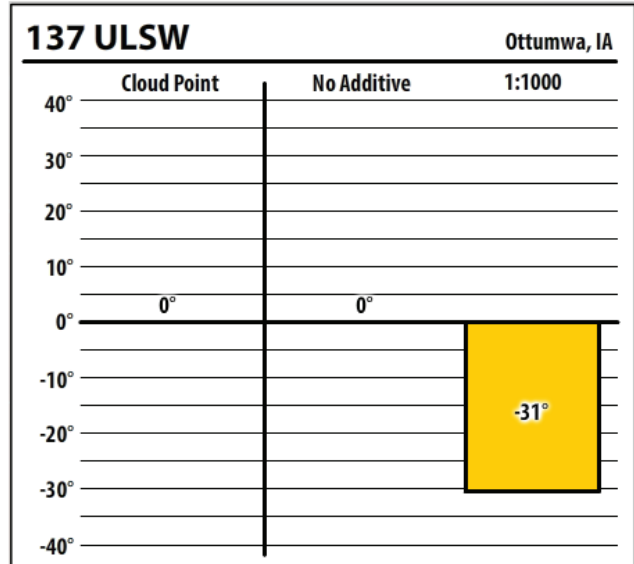

Winter Fuel Test Results

Learn more about our Winter Fuel Additive technology at schaefferoil.com

Iowa

January 2020