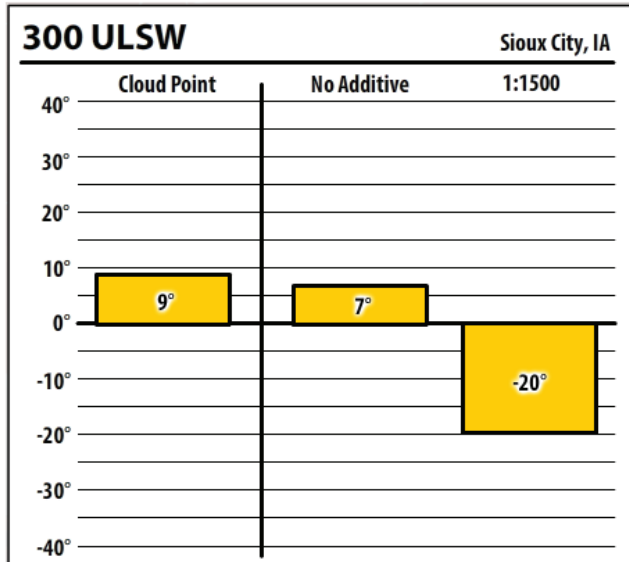

Winter Fuel Test Results

Learn more about our Winter Fuel Additive technology at schaefferoil.com

Iowa

January 2020