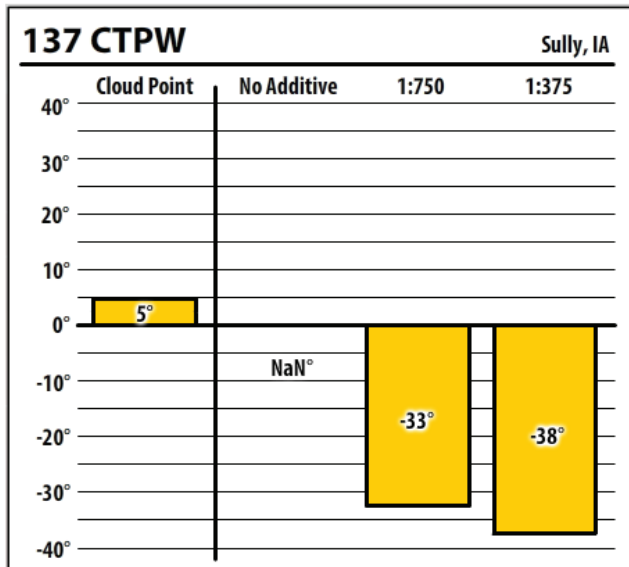

Winter Fuel Test Results

Learn more about our Winter Fuel Additive technology at schaefferoil.com

Iowa

January 2020