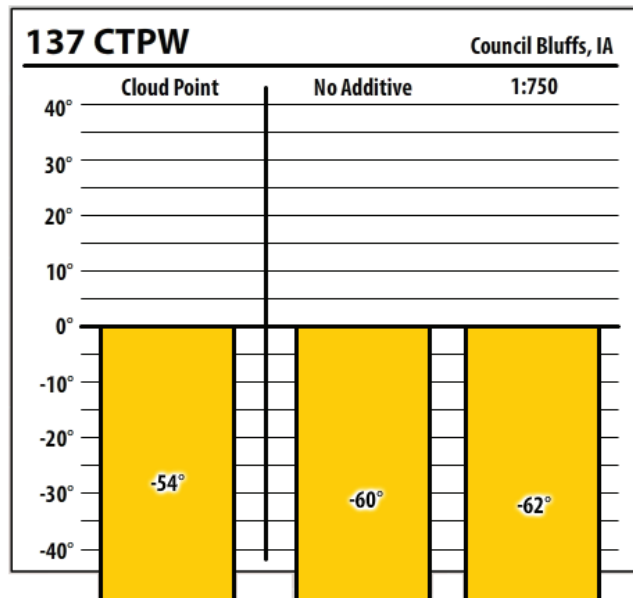

Winter Fuel Test Results

Learn more about our Winter Fuel Additive technology at schaefferoil.com

Iowa

January 2020