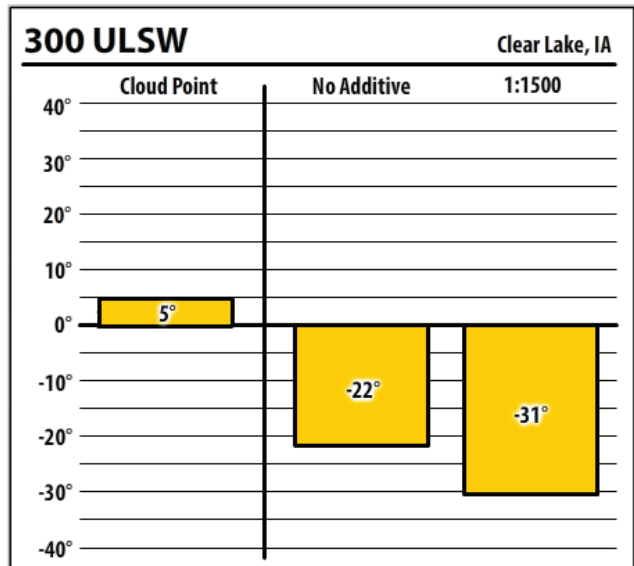

Winter Fuel Test Results

Learn more about our Winter Fuel Additive technology at schaefferoil.com

Iowa

January 2020