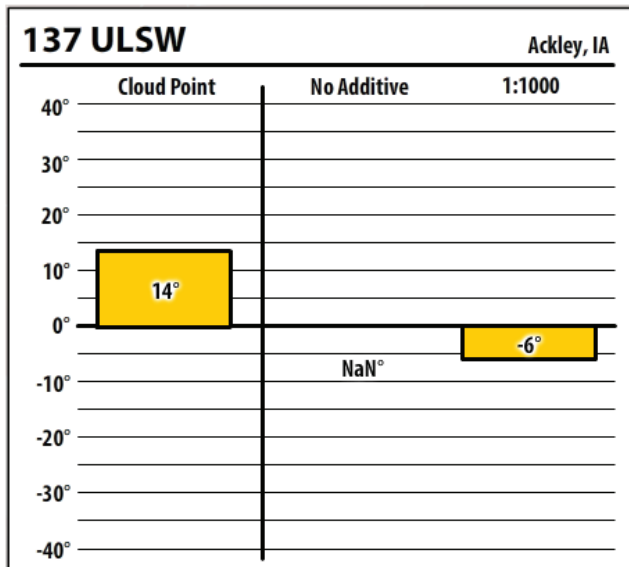

Winter Fuel Test Results

Learn more about our Winter Fuel Additive technology at schaefferoil.com

Iowa

January 2020