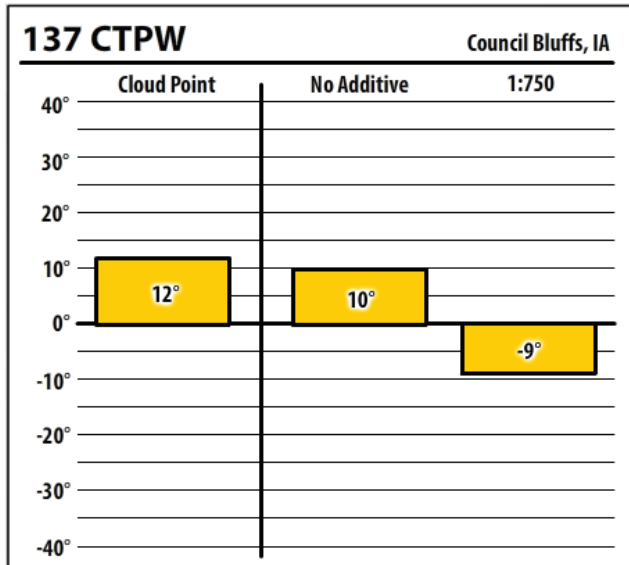

Winter Fuel Test Results

Learn more about our Winter Fuel Additive technology at schaefferoil.com

Iowa

January 2020