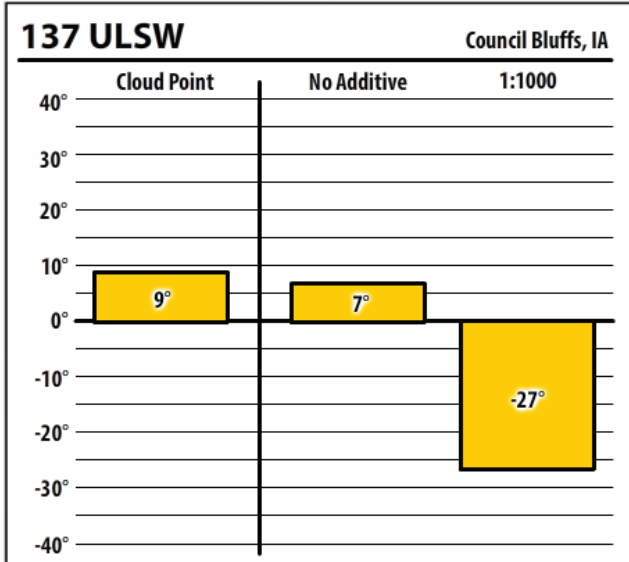

Winter Fuel Test Results

Learn more about our Winter Fuel Additive technology at schaefferoil.com

Iowa

January 2020