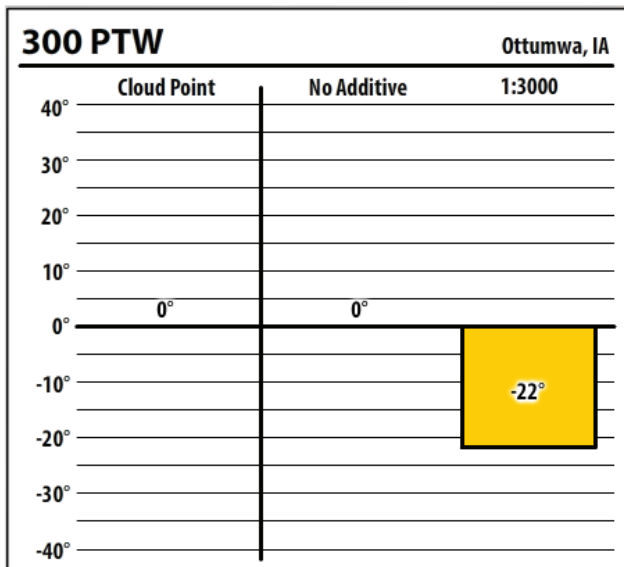

Winter Fuel Test Results

Learn more about our Winter Fuel Additive technology at schaefferoil.com

Iowa

January 2020