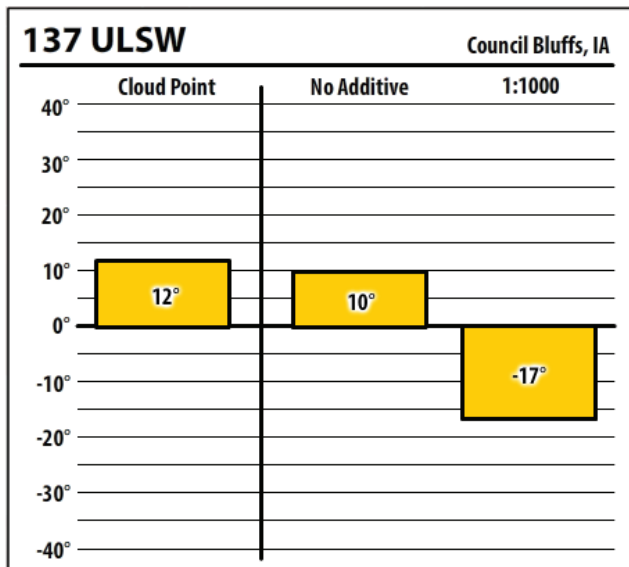

Winter Fuel Test Results

Learn more about our Winter Fuel Additive technology at schaefferoil.com

Iowa

January 2020