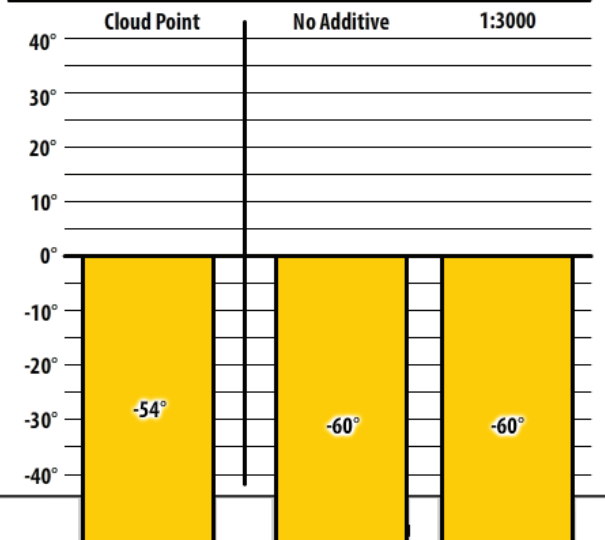

Iowa

January 2020

300 ULSW Council Bluffs, IA

138 APA 400 Council Bluffs, IA

300 PTW Council Bluffs, IA

137 CTPW Council Bluffs, IA

Winter Fuel Test Results

Learn more about our Winter Fuel Additive technology at schaefferoil.com