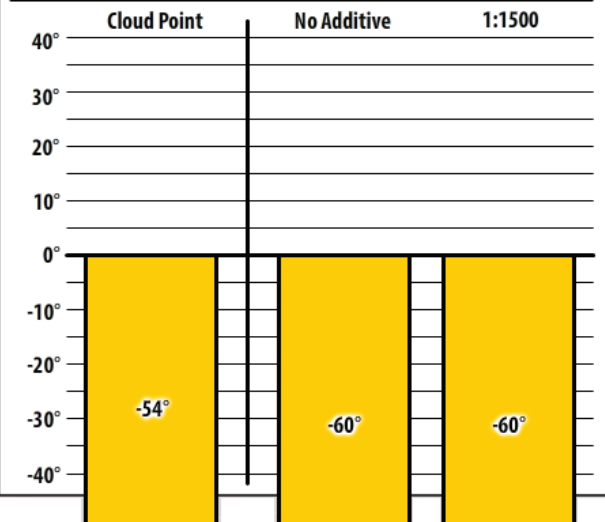

Iowa

January 2020

300 ULSW Council Bluffs, IA

138 APA 400 Council Bluffs, IA

300 PTW Council Bluffs, IA

137 CTPW Council Bluffs, IA

Winter Fuel Test Results

Learn more about our Winter Fuel Additive technology at schaefferoil.com