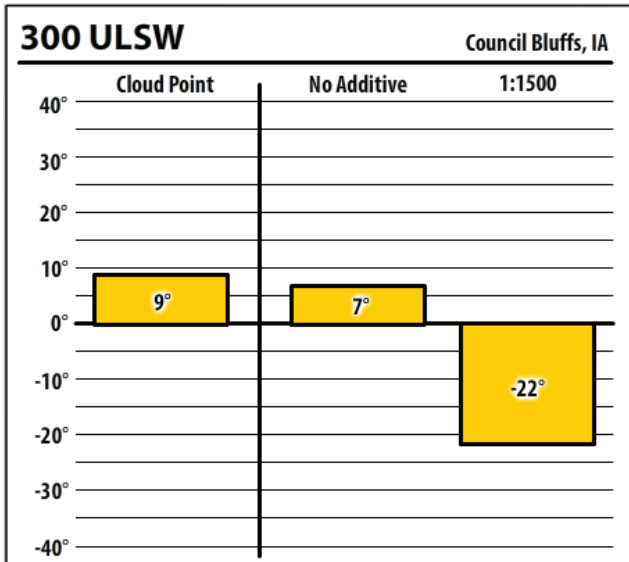

Winter Fuel Test Results

Learn more about our Winter Fuel Additive technology at schaefferoil.com

Iowa

January 2020