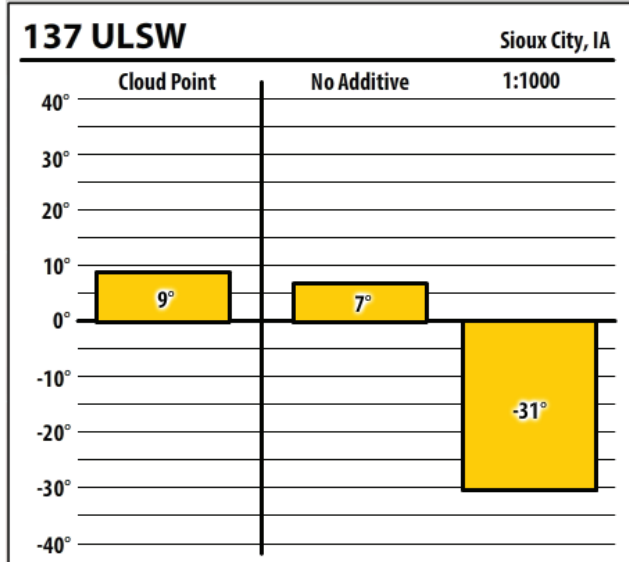

Winter Fuel Test Results

Learn more about our Winter Fuel Additive technology at schaefferoil.com

Iowa

January 2020