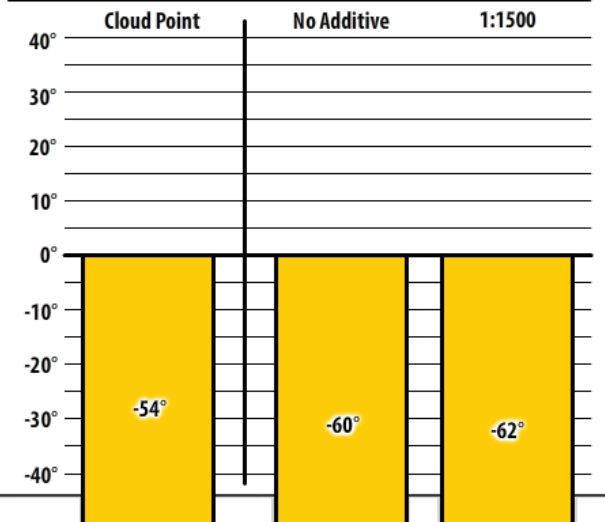

Iowa

January 2020

300 ULSW Council Bluffs, IA

138 APA 400 Council Bluffs, IA

300 PTW Council Bluffs, IA

137 CTPW Council Bluffs, IA

Winter Fuel Test Results

Learn more about our Winter Fuel Additive technology at schaefferoil.com