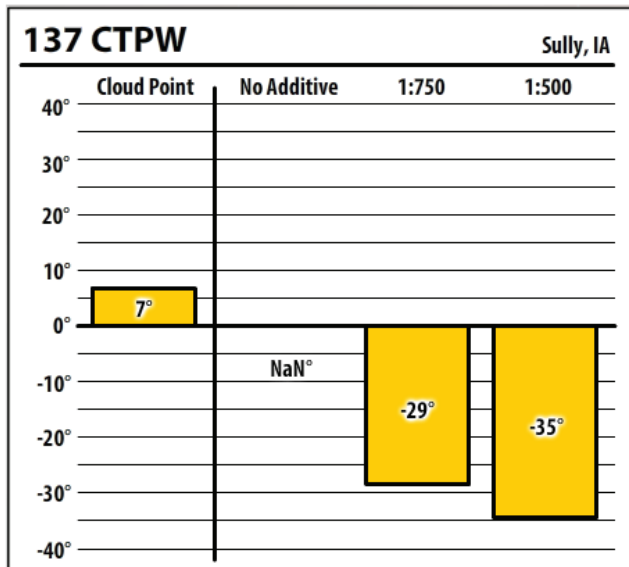

Winter Fuel Test Results

Learn more about our Winter Fuel Additive technology at schaefferoil.com

Iowa

January 2020