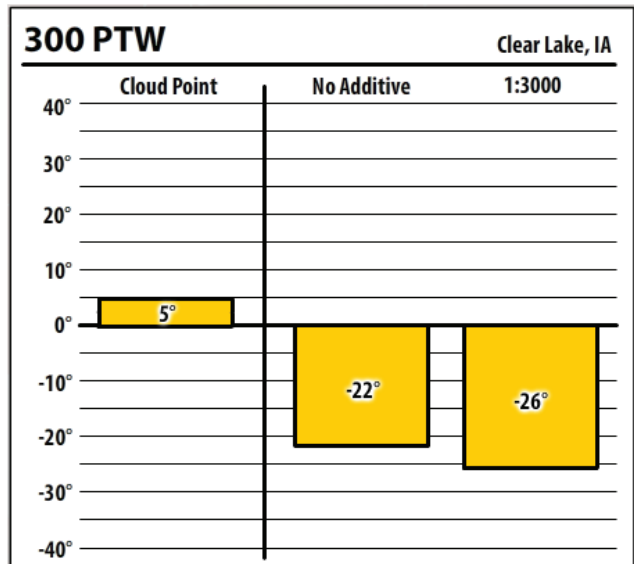

Winter Fuel Test Results

Learn more about our Winter Fuel Additive technology at schaefferoil.com

Iowa

January 2020