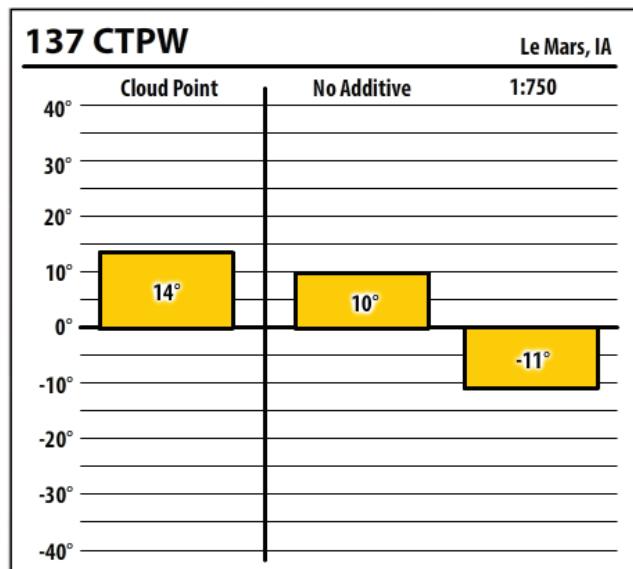

Winter Fuel Test Results

Learn more about our Winter Fuel Additive technology at schaefferoil.com

Iowa

January 2020