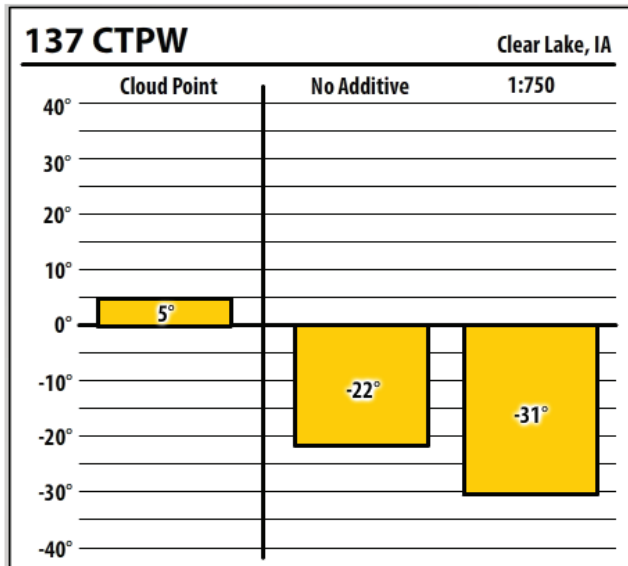

Winter Fuel Test Results

Learn more about our Winter Fuel Additive technology at schaefferoil.com

Iowa

January 2020