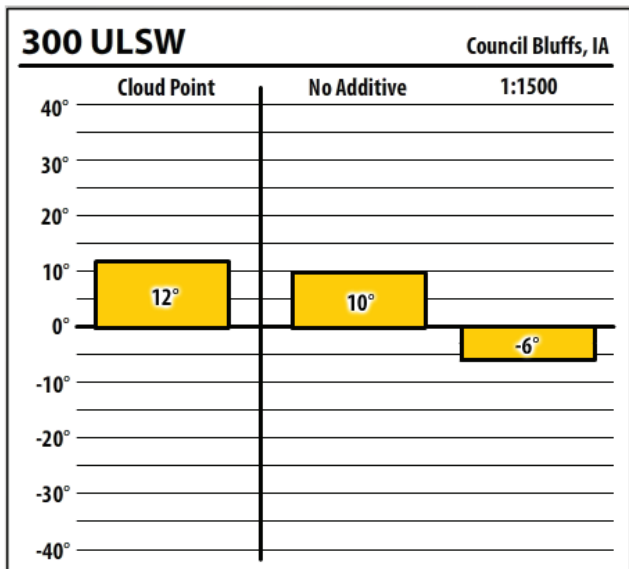

Winter Fuel Test Results

Learn more about our Winter Fuel Additive technology at schaefferoil.com

Iowa

January 2020