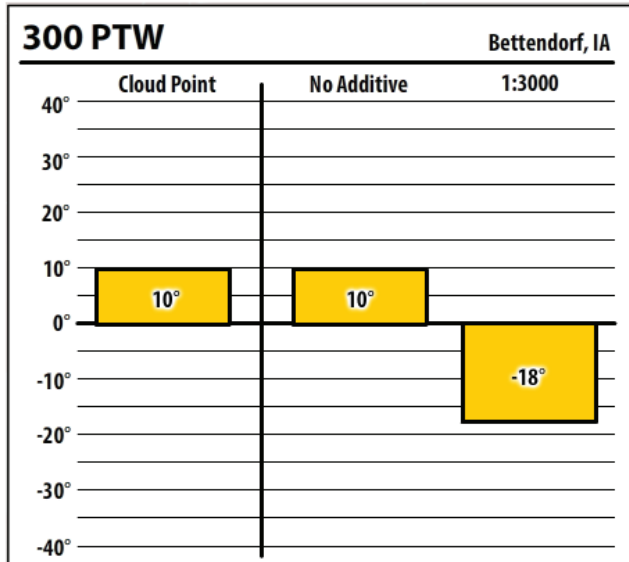

Winter Fuel Test Results

Learn more about our Winter Fuel Additive technology at schaefferoil.com

Iowa

January 2020