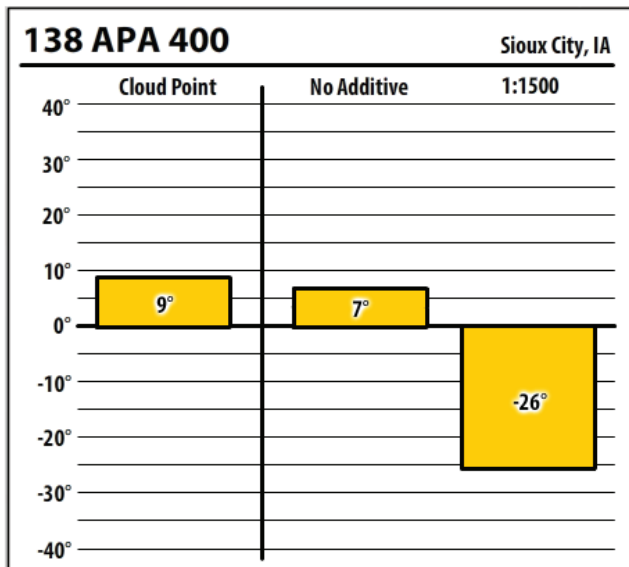

Winter Fuel Test Results

Learn more about our Winter Fuel Additive technology at schaefferoil.com

Iowa

January 2020