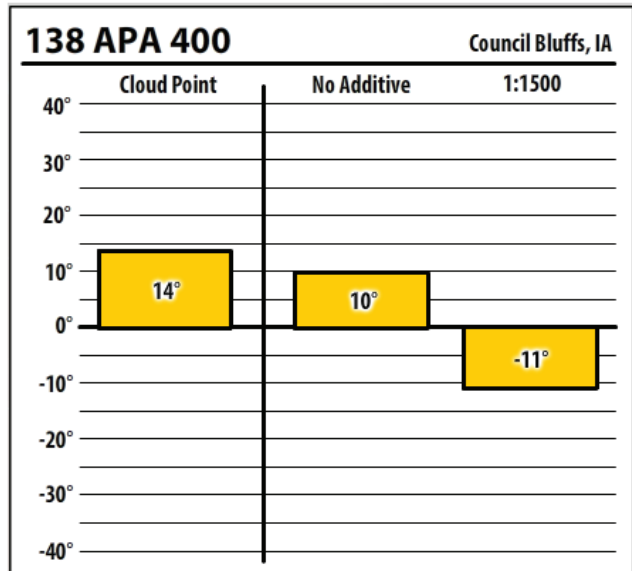

Winter Fuel Test Results

Learn more about our Winter Fuel Additive technology at schaefferoil.com

Iowa

March 2020