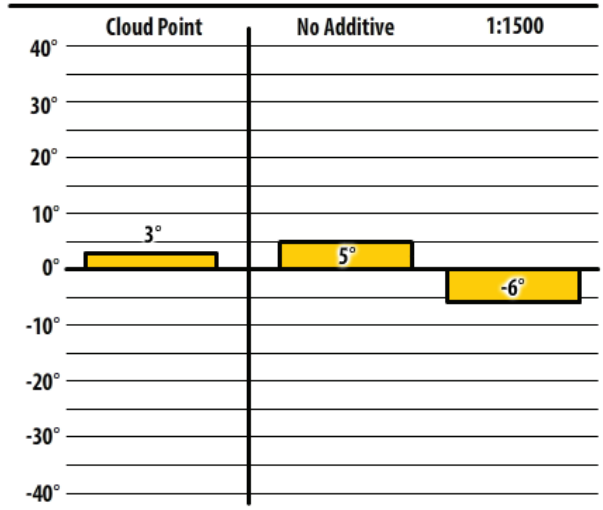

Winter Fuel Test Results

Learn more about our Winter Fuel Additive technology at schaefferoil.com

Iowa

March 2020

137 ULSW Zwingle, IA

137 ULSW Des Moines, IA

137 CTPW Des Moines, IA

300 ULSW Des Moines, IA