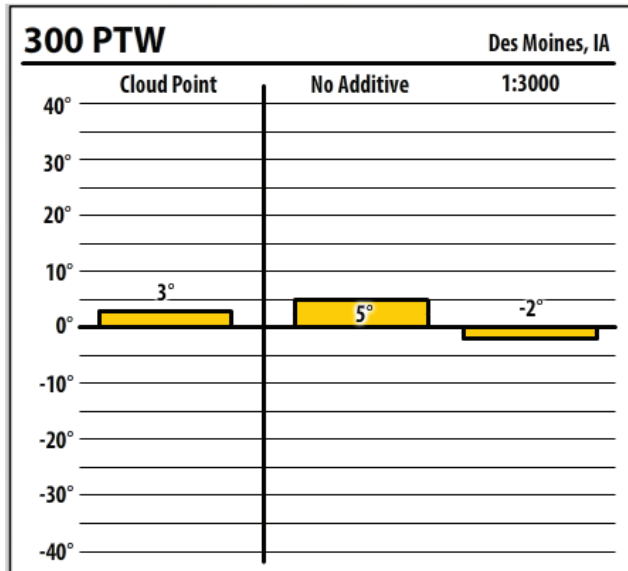

Winter Fuel Test Results

Learn more about our Winter Fuel Additive technology at schaefferoil.com

Iowa

March 2020