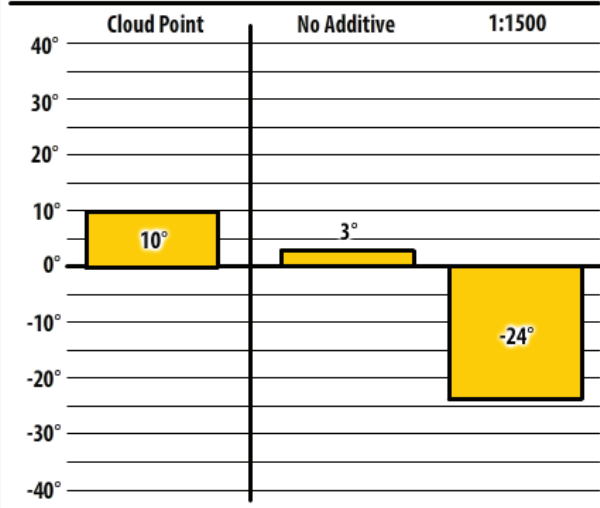

300 ULSW

Bettendorf, IA