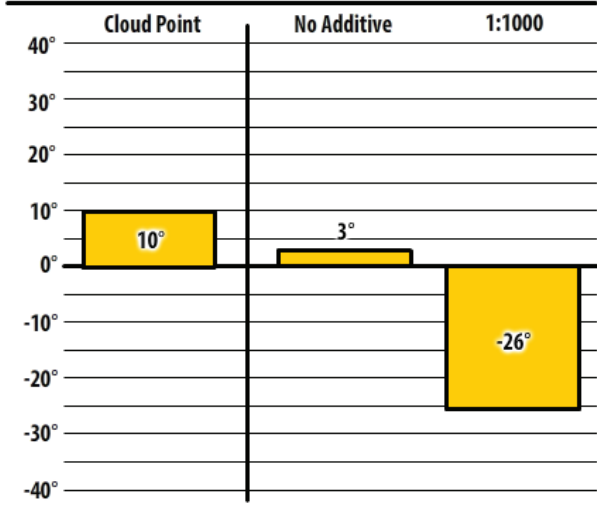

Iowa

March 2020

Winter Fuel Test Results

Learn more about our Winter Fuel Additive technology at schaefferoil.com

Iowa

March 2020

137 ULSW

Bettendorf, IA