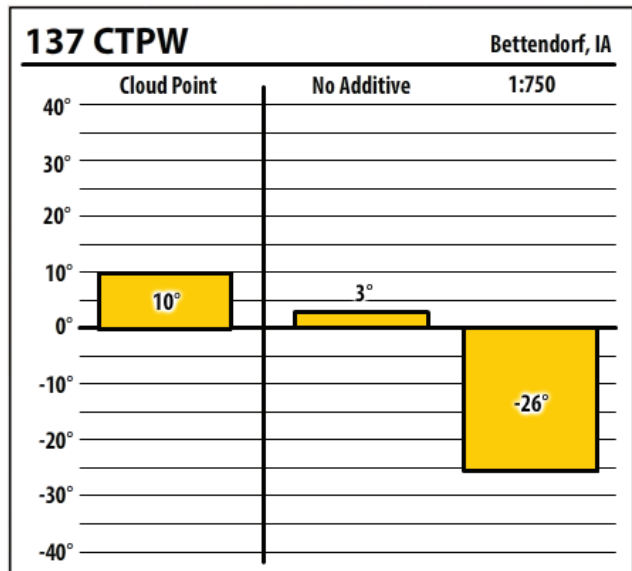

Winter Fuel Test Results

Learn more about our Winter Fuel Additive technology at schaefferoil.com

Iowa

March 2020