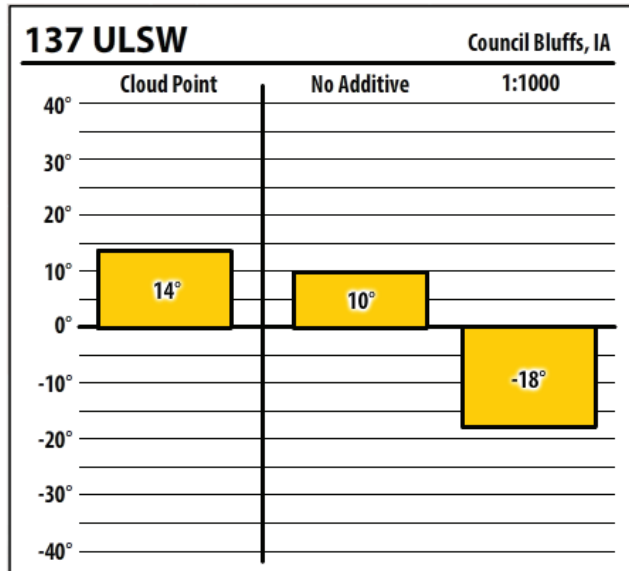

Winter Fuel Test Results

Learn more about our Winter Fuel Additive technology at schaefferoil.com

Iowa

March 2020