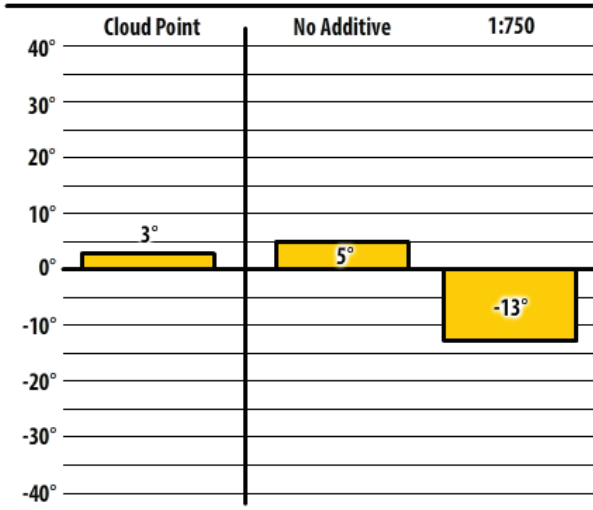

Winter Fuel Test Results

Learn more about our Winter Fuel Additive technology at schaefferoil.com

Iowa

March 2020

137 ULSW Zwingle, IA

137 ULSW Des Moines, IA

137 CTPW Des Moines, IA

300 ULSW Des Moines, IA