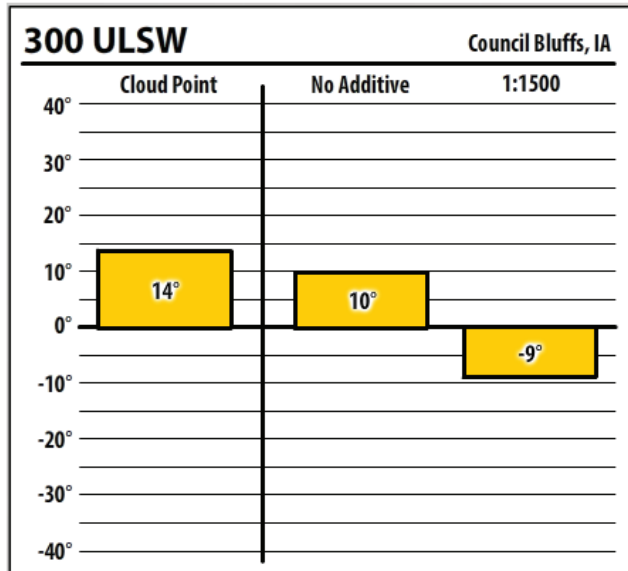

Winter Fuel Test Results

Learn more about our Winter Fuel Additive technology at schaefferoil.com

Iowa

March 2020