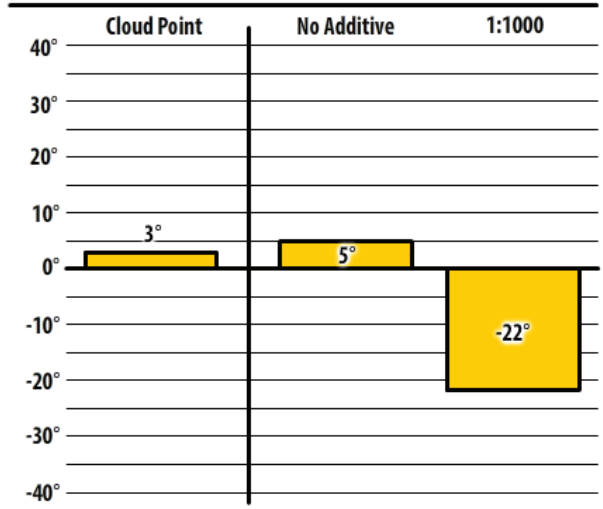

Winter Fuel Test Results

Learn more about our Winter Fuel Additive technology at schaefferoil.com

Iowa

March 2020

137 ULSW Zwingle, IA

137 ULSW Des Moines, IA

137 CTPW Des Moines, IA

300 ULSW Des Moines, IA