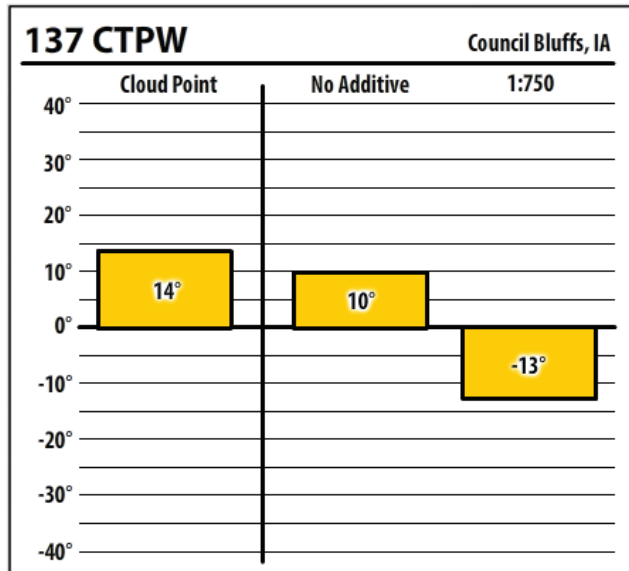

Winter Fuel Test Results

Learn more about our Winter Fuel Additive technology at schaefferoil.com

Iowa

March 2020