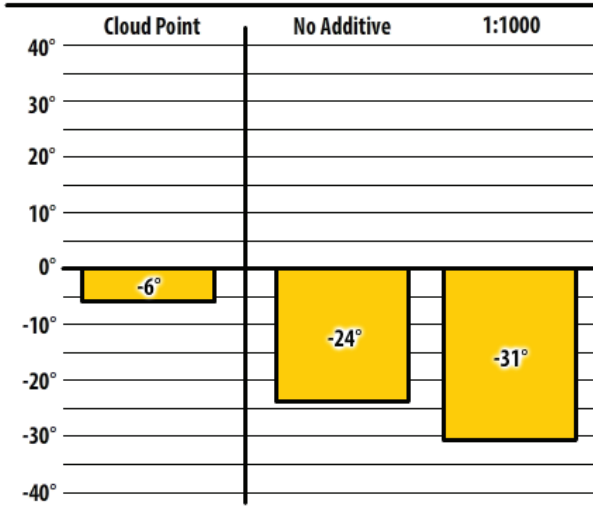

Winter Fuel Test Results

Learn more about our Winter Fuel Additive technology at schaefferoil.com

Iowa

March 2020

137 ULSW Zwingle, IA

137 ULSW Des Moines, IA

137 CTPW Des Moines, IA

300 ULSW Des Moines, IA