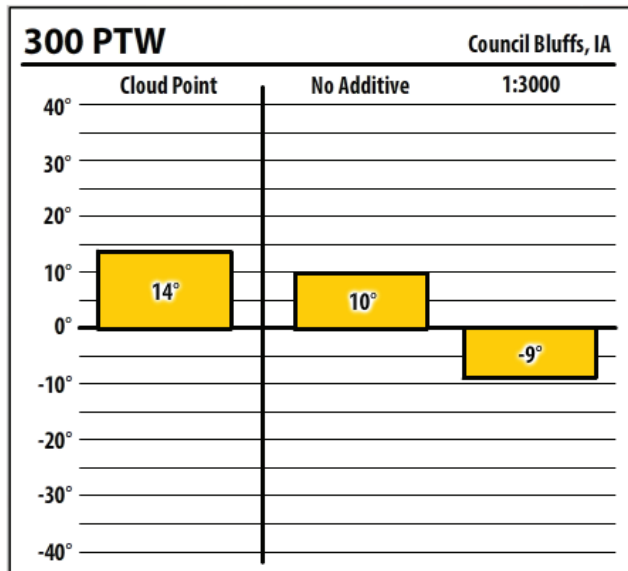

Winter Fuel Test Results

Learn more about our Winter Fuel Additive technology at schaefferoil.com

Iowa

March 2020