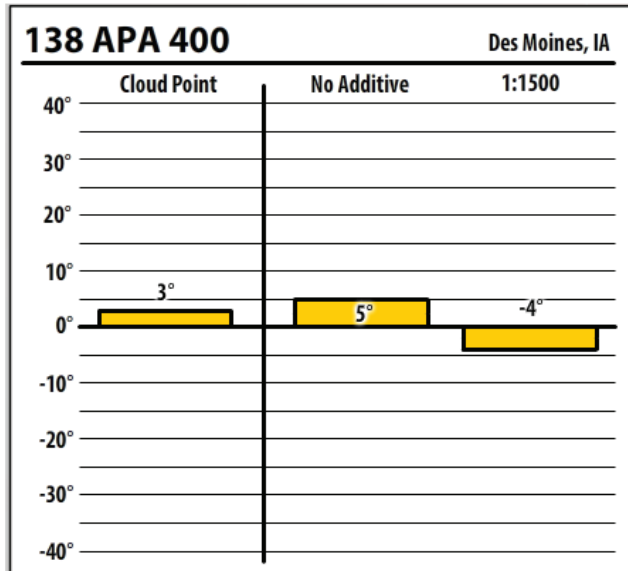

Winter Fuel Test Results

Learn more about our Winter Fuel Additive technology at schaefferoil.com

Iowa

March 2020