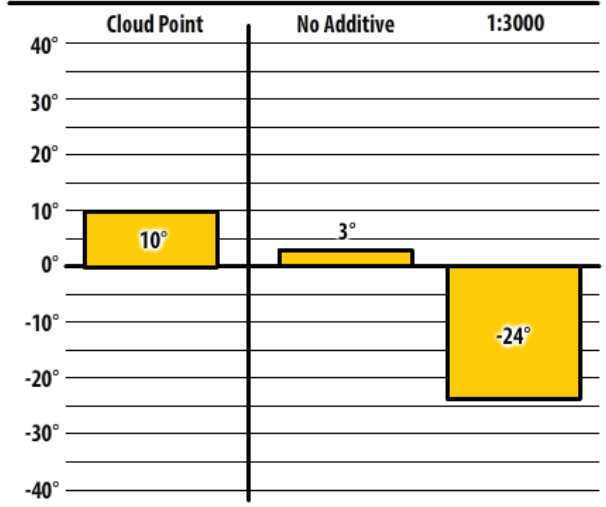

300 PTW

Bettendorf, IA