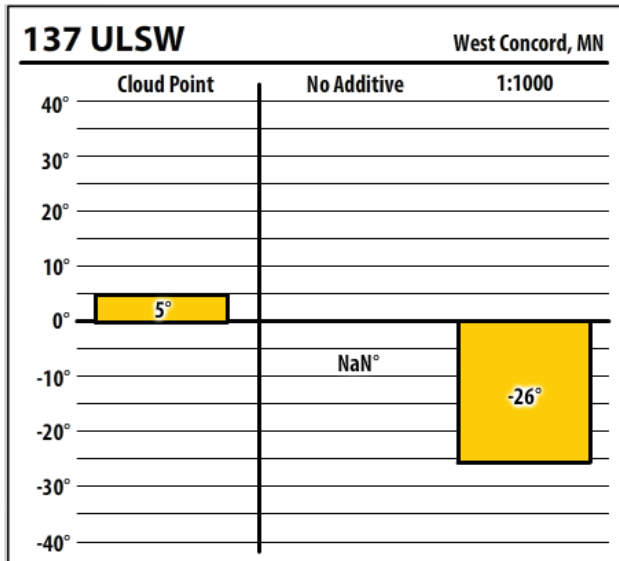

Winter Fuel Test Results

Learn more about our Winter Fuel Additive technology at schaefferoil.com

Minnesota

January 2020