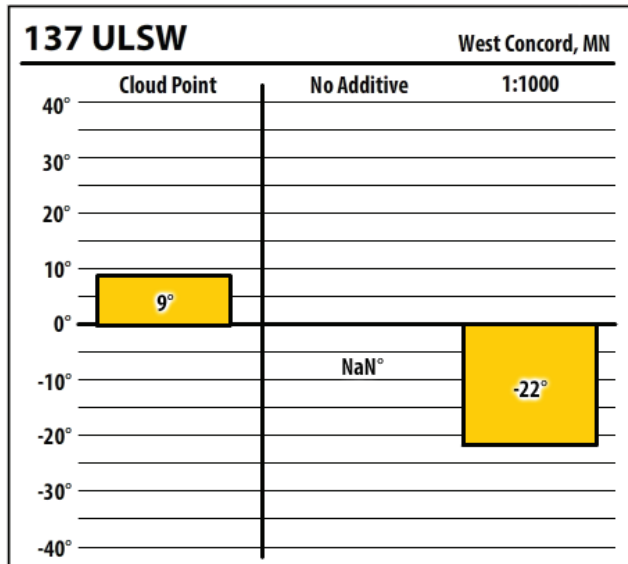

Winter Fuel Test Results

Learn more about our Winter Fuel Additive technology at schaefferoil.com

Minnesota

January 2020

Winter Fuel Test Results

Learn more about our Winter Fuel Additive technology at schaefferoil.com