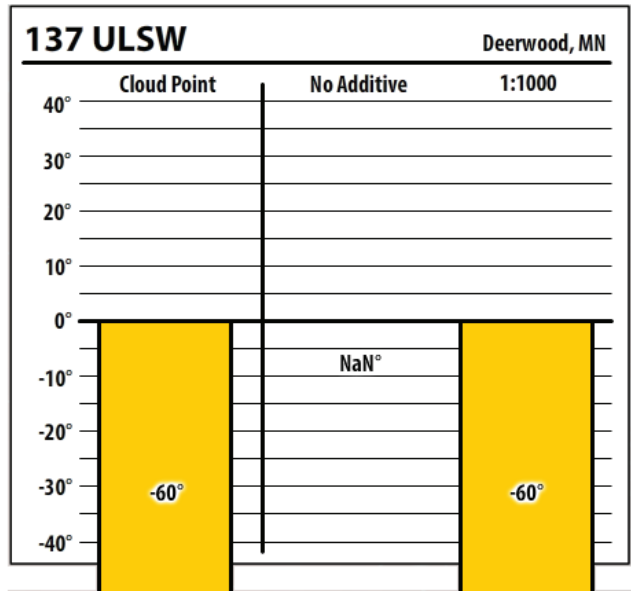

Winter Fuel Test Results

Learn more about our Winter Fuel Additive technology at schaefferoil.com

Minnesota

January 2020