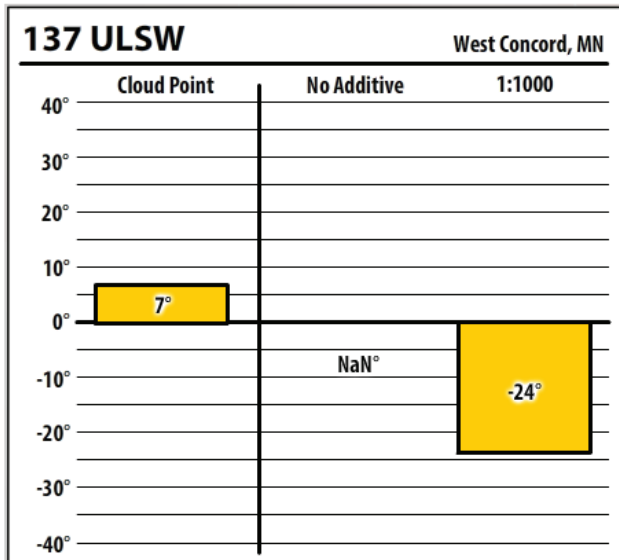

Winter Fuel Test Results

Learn more about our Winter Fuel Additive technology at schaefferoil.com

Minnesota

January 2020