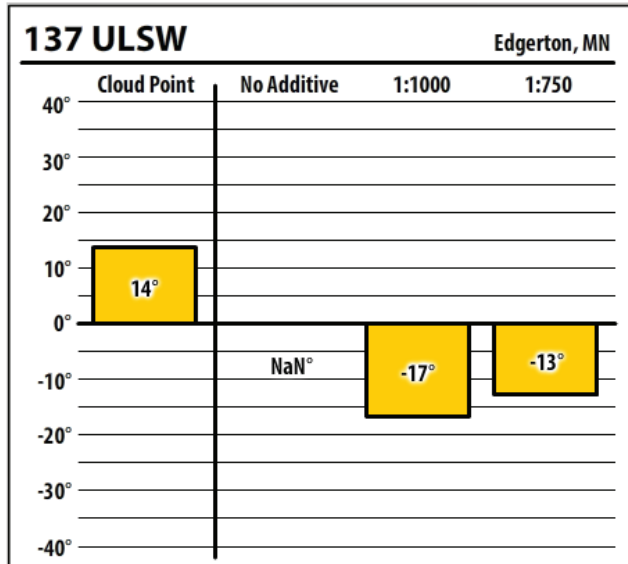

Winter Fuel Test Results

Learn more about our Winter Fuel Additive technology at schaefferoil.com

Minnesota

January 2020

Winter Fuel Test Results

Learn more about our Winter Fuel Additive technology at schaefferoil.com