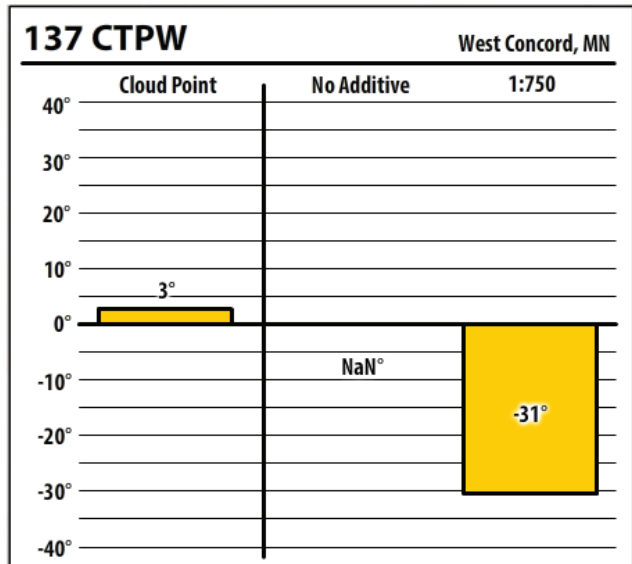

Winter Fuel Test Results

Learn more about our Winter Fuel Additive technology at schaefferoil.com

Minnesota

January 2020