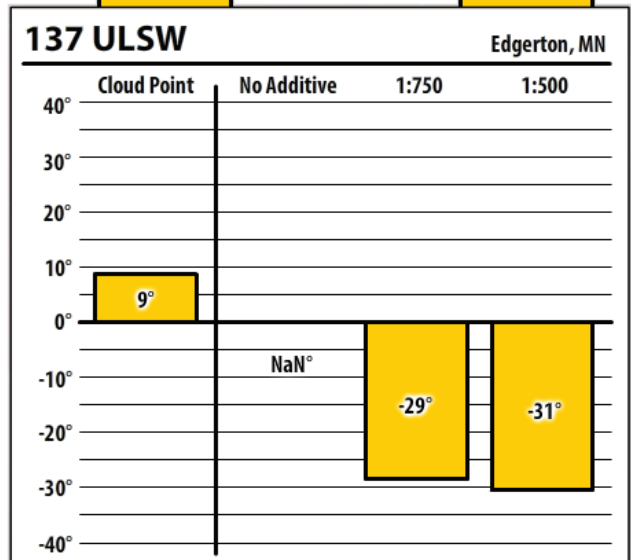

Minnesota

January 2020

Winter Fuel Test Results

Learn more about our Winter Fuel Additive technology at schaefferoil.com

Minnesota

January 2020