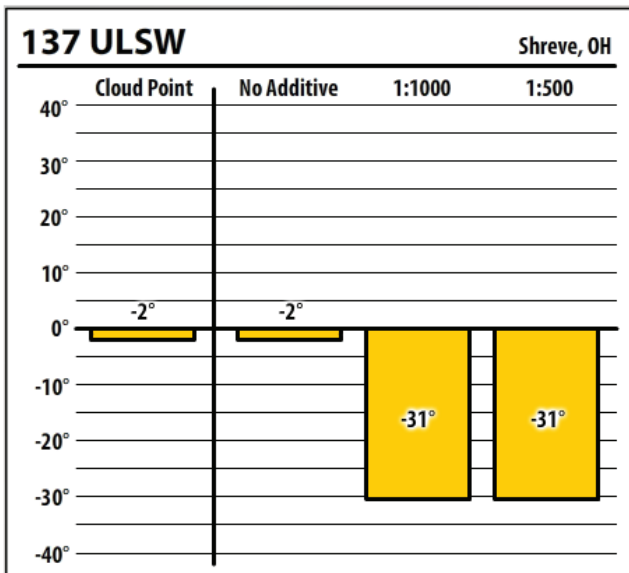

Winter Fuel Test Results

Learn more about our Winter Fuel Additive technology at schaefferoil.com

Ohio

January 2020

Winter Fuel Test Results

Learn more about our Winter Fuel Additive technology at schaefferoil.com