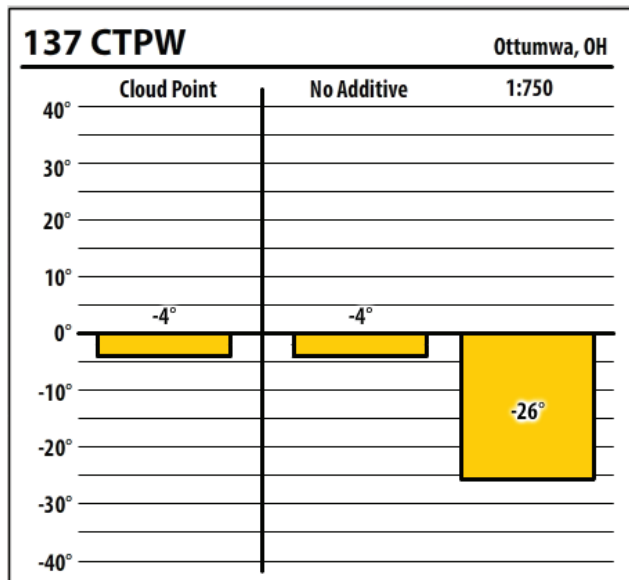

Winter Fuel Test Results

Learn more about our Winter Fuel Additive technology at schaefferoil.com

Ohio

January 2020