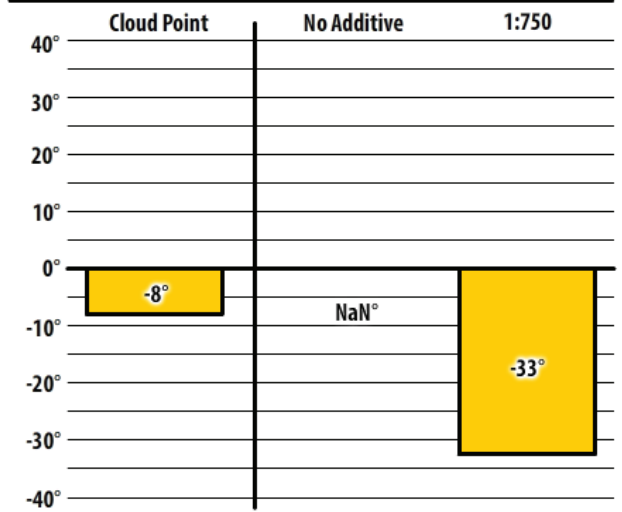

Schaeffer Winter

Shiocton, WI