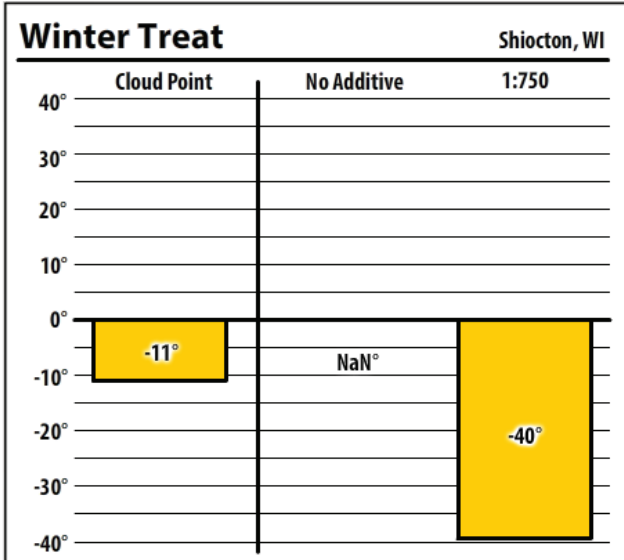

Winter Fuel Test Results

Learn more about our Winter Fuel Additive technology at schaefferoil.com

Wisconsin

January 2020