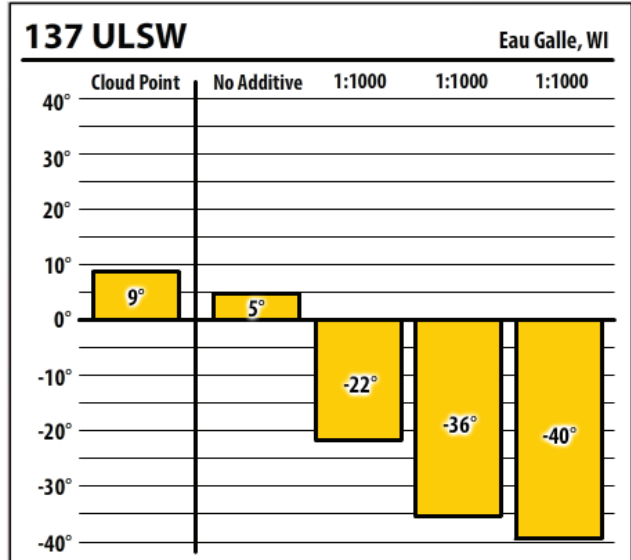

Winter Fuel Test Results

Learn more about our Winter Fuel Additive technology at schaefferoil.com

Wisconsin

January 2020