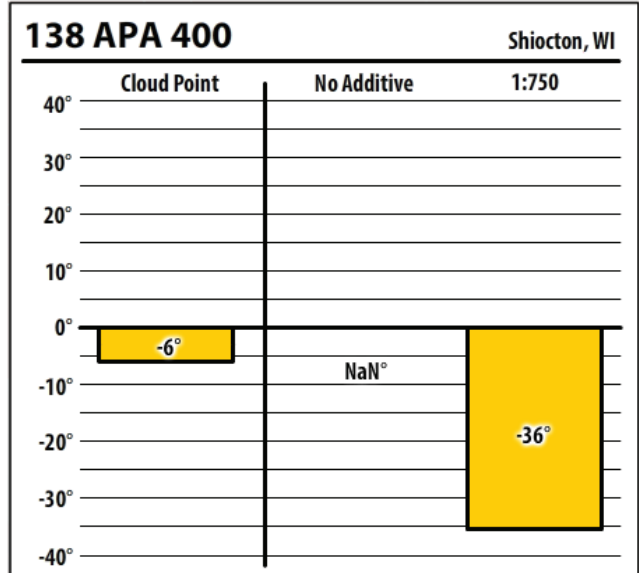

Wisconsin

January 2020

Winter Fuel Test Results

Learn more about our Winter Fuel Additive technology at schaefferoil.com

Wisconsin

January 2020

Schaeffer

Shiocton, WI