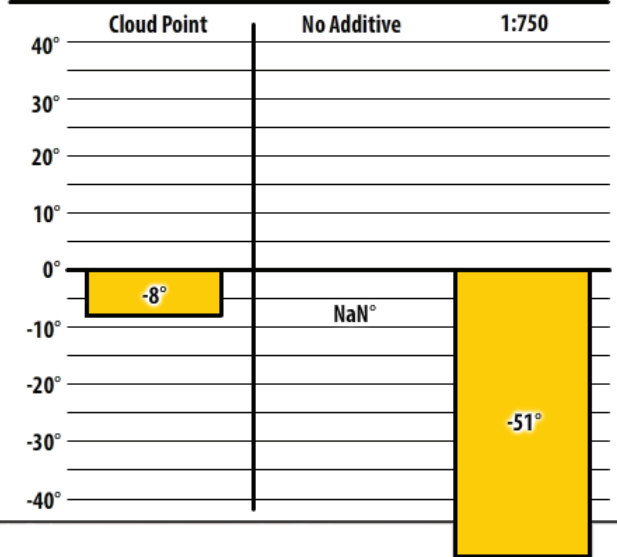

Wisconsin

January 2020

137 ULSW

Merrill, WI

138 APA 400

Shiocton, WI

137 ULSW

Hartland, WI