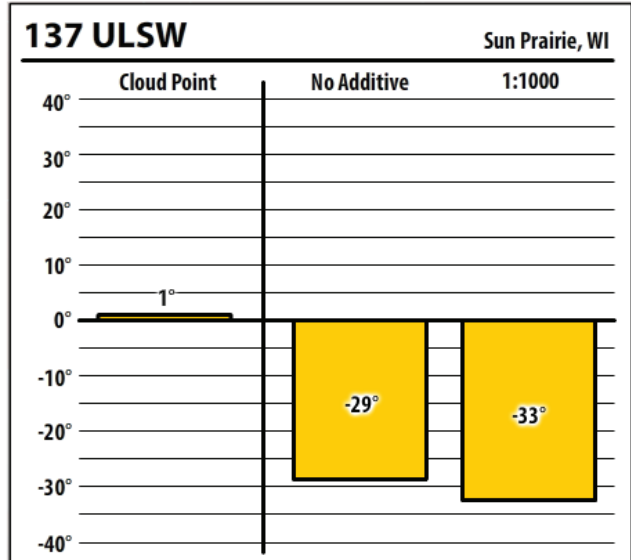

Winter Fuel Test Results

Learn more about our Winter Fuel Additive technology at schaefferoil.com

Wisconsin

January 2020