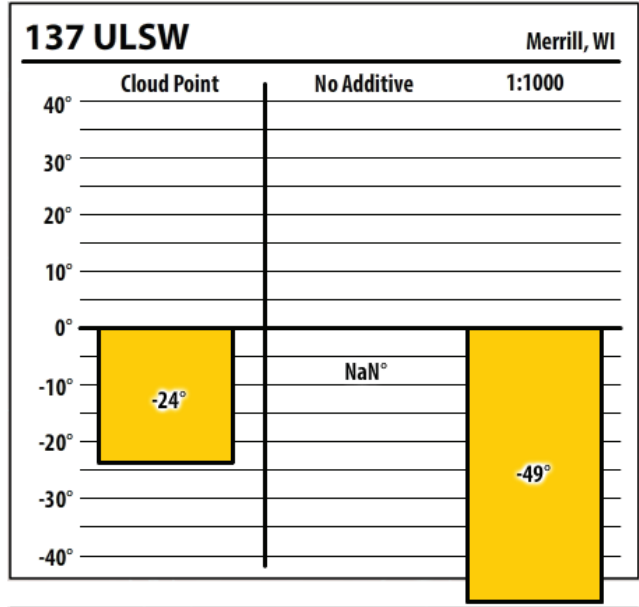

Wisconsin

January 2020

Winter Fuel Test Results

Learn more about our Winter Fuel Additive technology at schaefferoil.com

Wisconsin

January 2020

Schaeffer

Shiocton, WI