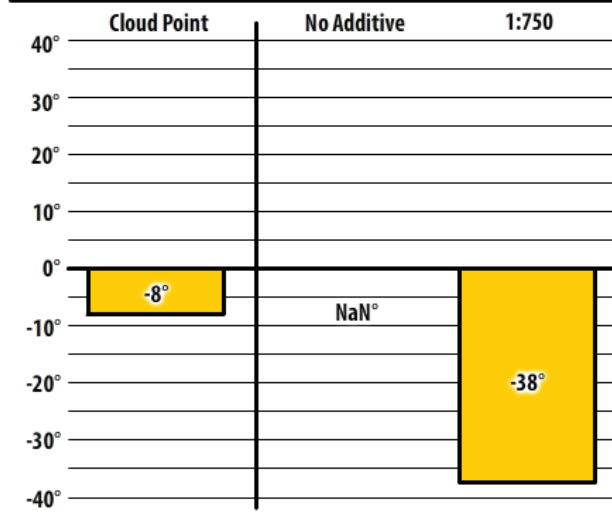

Wisconsin

January 2020

Winter Fuel Test Results

Learn more about our Winter Fuel Additive technology at schaefferoil.com

Wisconsin

January 2020

Schaeffer

Shiocton, WI