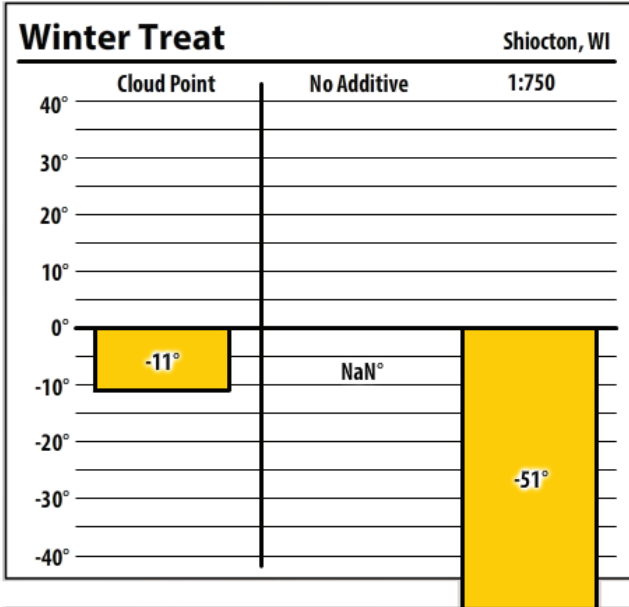

Wisconsin

January 2020

Winter Fuel Test Results

Learn more about our Winter Fuel Additive technology at schaefferoil.com

Wisconsin

January 2020

Schaeffer

Shiocton, WI