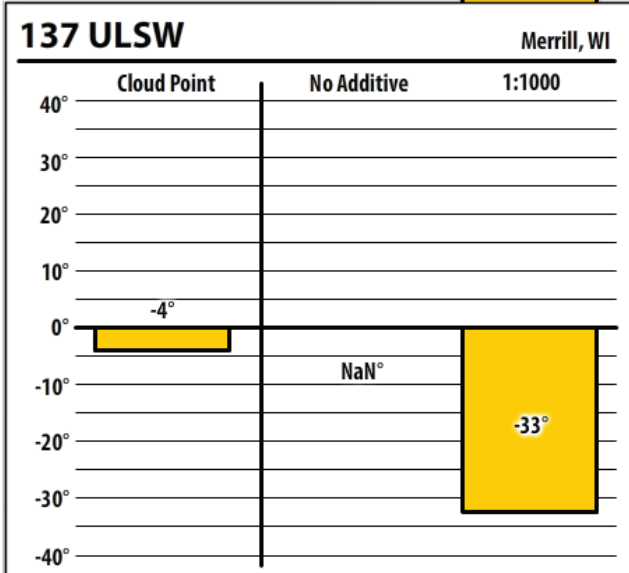

Wisconsin

January 2020

Winter Fuel Test Results

Learn more about our Winter Fuel Additive technology at schaefferoil.com

Wisconsin

January 2020

Schaeffer

Shiocton, WI