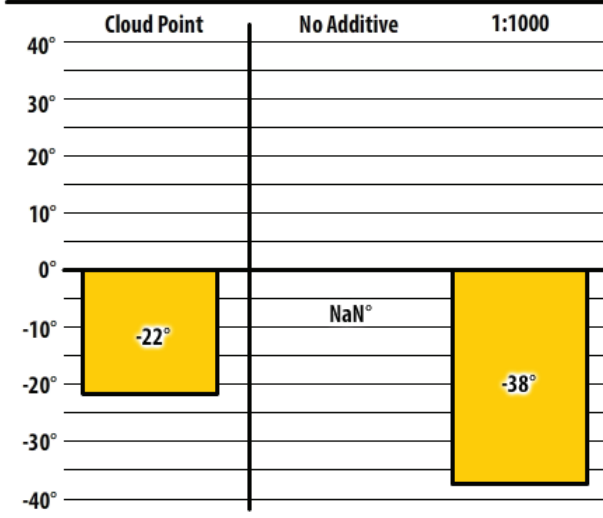

137 ULSW

Merrill, WI