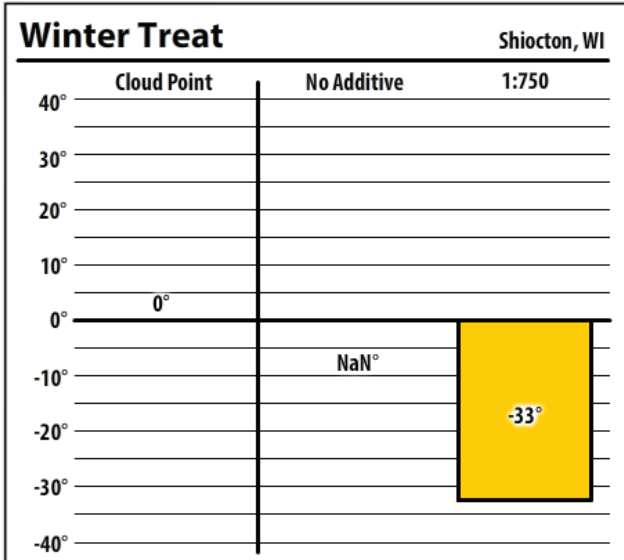

Winter Fuel Test Results

Learn more about our Winter Fuel Additive technology at schaefferoil.com

Wisconsin

January 2020