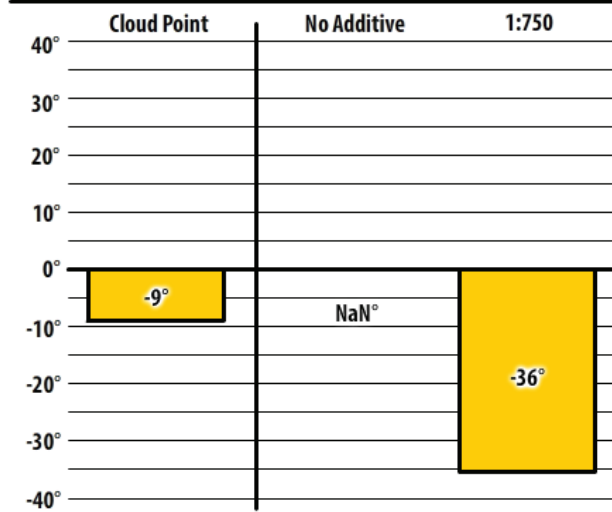

Schaeffer

Shiocton, WI